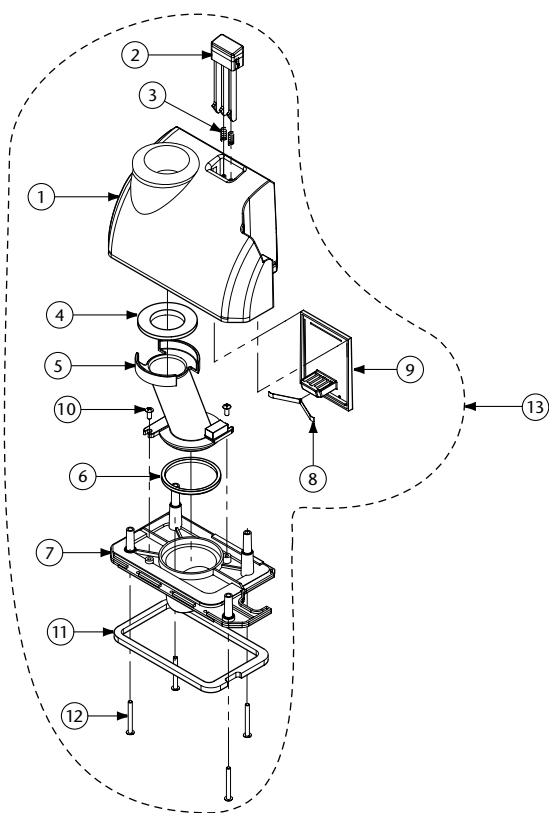

PROFORCE 1500XP HEPA/1200XP HEPA PARTS

No.	Product Name	Qty	List Price
1	104234 Cover, Bag Housing, Grey F/XP	1 ea.	\$17.37
2	104232 Latch, Release, Bag Cover	1 ea.	4.63
3	104233 Spring, Release Button, F/Bag Cover Latch	2/pk	2.32
4	104235 Seal, Transition Duct/Bag Cover, Upper	1 ea.	3.48
5	104236 Duct, Transition, Bag Cover, F/XP	1 ea.	6.95
6	104238 Seal, Transition Duct/Bag Cover Nozzle Plate, Lower	1 ea.	2.32
7	104239 Plate, Bag Cover Nozzle, F/XP	1 ea.	5.42
8	104242 Spring, Bag Cover Latch	1 ea.	3.48
9	104243 Plate, Bag Cover Latch	1 ea.	2.55
10	104505 Screw, Phillips, 4mm x 9.5mm	2/pk	2.32
11	104241 Gasket, Bag Cover	1 ea.	2.55
12	104493 Screw, Phillips, 4.2mm x 35mm	4/pk	4.25
13	105486 Filter Cover Kit w/Riveted Hinge and 6 Rivets (includes: #1-12)	1 kit	45.84
14	107260 1500XP HEPA Bag Housing Assembly, Grey w/Riveted Hinge & Decal Incl: Bag Cover Nozzle Plate	1 ea.	41.67
	107285 1200XP HEPA Bag Housing Assembly, Grey w/Riveted Hinge & Decal Incl: Bag Cover Nozzle Plate	1 ea.	41.67
15	104491 Rivet F/Bag Housing Assembly	6/pk	3.48
16	104284 Cord, Power, w/Strain Relief, 50' Yellow (includes: #30, 44)	1 ea.	36.73
17	103483 Intercept Micro Filter	10/pk	11.21
18	104738 Seal, Gasket, Bag Housing	1 ea.	2.55
19	104283 Switch, Filter, Lock-Out	1 ea.	10.83
20	104281 Filter, Double Layer Motor Intake	1 ea.	3.03
21	104282 Cover, Switch, Filter Lock-out	1 ea.	2.55
22	104268 Bracket, Cord Wrap	1 ea.	4.63
23	104269 Spring, Compression, Cord Wrap Bracket	1 ea.	2.55
24	104270 Washer, Compression Spring, Cord Wrap Bracket	1 ea.	1.16
25	105147 Switch, Rocker, On/Off	1 ea.	13.89
26	104264 Bushing, Handle Tube	1 ea.	1.28
27	104259 Plate, Handle Nut	1 ea.	1.28
28	107256 Handle, Carry w/Tool Caddy, F/XP (HEPA)	1 ea.	5.79
29	104294 Wand, F/XP	1 ea.	15.28
30	105091 Clasp, Strain Relief Kit w/Fastener (include: #43)	1 ea.	6.37
31	104271 Screw, Cord Wrap, M4 x 45mm, Phillips Round Head	1 ea.	2.32
32	104509 Screw, Phillips, 4mm x 16mm x .07 Pitch, F/Handle Assembly	1 ea.	2.32
33	105075 Screw, Phillips, 2.9mm x 13mm, F/Switch Cover	1 ea.	4.14
34	104266 Screw, Handle Assembly	1 ea.	1.42
35	104493 Screw, Phillips, 4.2mm x 35mm	4/pk	4.25
36	106618 Handle, Tube Assembly Complete, F/XP (includes: #26, 38)	1 ea.	63.03
37	104961 Hose, Assembly w/Cuffs, F/XP (includes: #39)	1 ea.	44.57
38	106617 Handle Kit (includes: #22, 23, 24, 25, 31, 32, 40, 41)	1 kit	41.67
39	105573 Quick Release Hose Cuff	1 ea.	17.27
40	107093 Impact Bumper	1 ea.	1.04
41	106619 Handle/Bezel Assembly (PF 1500XP) (includes #42)	1 ea.	23.15
42	106739 Handle Bezel (PF 1500XP)	1 ea.	8.28
43	105320 Fastener	1 ea.	4.97
44	107203 Cord Retention Clip	1 ea.	.83