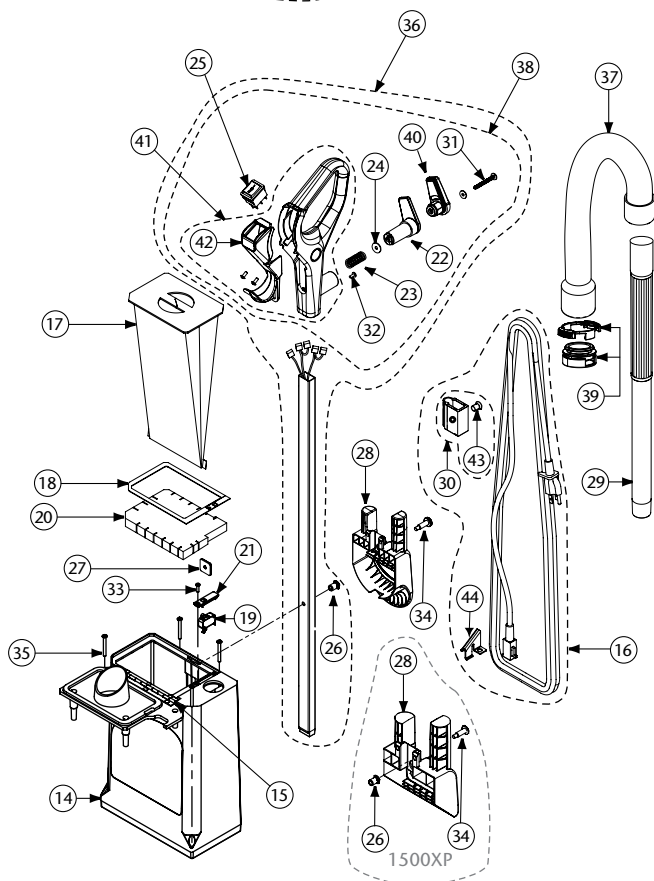

PROFORCE 1500XP HEPA/1200XP HEPA PARTS

No.	Product Name	Qty	List Price
1	104234 Cover, Bag Housing, Grey F/XP	1 ea.	\$17.37
2	104232 Latch, Release, Bag Cover	1 ea.	4.63
3	104233 Spring, Release Button, F/Bag Cover Latch	2/pk	2.32
4	104235 Seal, Transition Duct/Bag Cover, Upper	1 ea.	3.48
5	104236 Duct, Transition, Bag Cover, F/XP	1 ea.	6.95
6	104238 Seal, Transition Duct/Bag Cover Nozzle Plate, Lower	1 ea.	2.32
7	104239 Plate, Bag Cover Nozzle, F/XP	1 ea.	5.42
8	104242 Spring, Bag Cover Latch	1 ea.	3.48
9	104243 Plate, Bag Cover Latch	1 ea.	2.55
10	104505 Screw, Phillips, 4mm x 9.5mm	2/pk	2.32
11	104241 Gasket, Bag Cover	1 ea.	2.55
12	104493 Screw, Phillips, 4.2mm x 35mm	4/pk	4.25
13	105486 Filter Cover Kit w/Riveted Hinge and 6 Rivets (includes: #1-12)	1 kit	45.84
14	107260 1500XP HEPA Bag Housing Assembly, Grey w/Riveted Hinge & Decal Incl: Bag Cover Nozzle Plate	1 ea.	41.67
	107285 1200XP HEPA Bag Housing Assembly, Grey w/Riveted Hinge & Decal Incl: Bag Cover Nozzle Plate	1 ea.	41.67
15	104491 Rivet F/Bag Housing Assembly	6/pk	3.48
16	104284 Cord, Power, w/Strain Relief, 50' Yellow (includes: #30, 44)	1 ea.	36.73
17	103483 Intercept Micro Filter	10/pk	11.21
18	104738 Seal, Gasket, Bag Housing	1 ea.	2.55
19	104283 Switch, Filter, Lock-Out	1 ea.	10.83
20	104281 Filter, Double Layer Motor Intake	1 ea.	3.03
21	104282 Cover, Switch, Filter Lock-out	1 ea.	2.55
22	104268 Bracket, Cord Wrap	1 ea.	4.63
23	104269 Spring, Compression, Cord Wrap Bracket	1 ea.	2.55
24	104270 Washer, Compression Spring, Cord Wrap Bracket	1 ea.	1.16
25	105147 Switch, Rocker, On/Off	1 ea.	13.89
26	104264 Bushing, Handle Tube	1 ea.	1.28
27	104259 Plate, Handle Nut	1 ea.	1.28
28	107256 Handle, Carry w/Tool Caddy, F/XP (HEPA)	1 ea.	5.79
29	104294 Wand, F/XP	1 ea.	15.28
30	105091 Clasp, Strain Relief Kit w/Fastener (include: #43)	1 ea.	6.37
31	104271 Screw, Cord Wrap, M4 x 45mm, Phillips Round Head	1 ea.	2.32
32	104509 Screw, Phillips, 4mm x 16mm x .07 Pitch, F/Handle Assembly	1 ea.	2.32
33	105075 Screw, Phillips, 2.9mm x 13mm, F/Switch Cover	1 ea.	4.14
34	104266 Screw, Handle Assembly	1 ea.	1.42
35	104493 Screw, Phillips, 4.2mm x 35mm	4/pk	4.25
36	106618 Handle, Tube Assembly Complete, F/XP (includes: #26, 38)	1 ea.	63.03
37	104961 Hose, Assembly w/Cuffs, F/XP (includes: #39)	1 ea.	44.57
38	106617 Handle Kit (includes: #22, 23, 24, 25, 31, 32, 40, 41)	1 kit	41.67
39	105573 Quick Release Hose Cuff	1 ea.	17.27
40	107093 Impact Bumper	1 ea.	1.04
41	106619 Handle/Bezel Assembly (PF 1500XP) (includes #42)	1 ea.	23.15
42	106739 Handle Bezel (PF 1500XP)	1 ea.	8.28
43	105320 Fastener	1 ea.	4.97
44	107203 Cord Retention Clip	1 ea.	.83