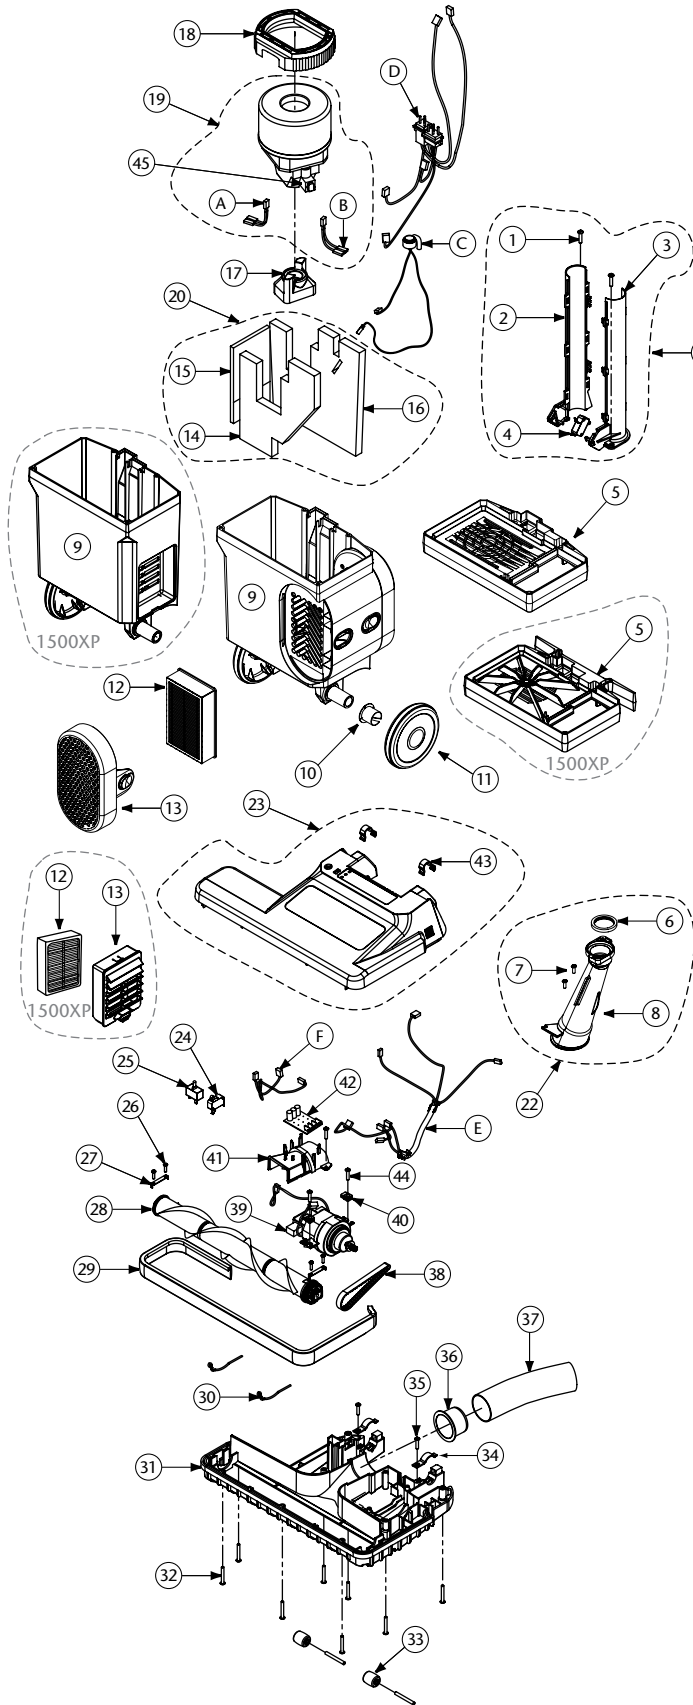

PROFORCE 1500XP HEPA/1200XP HEPA PARTS

No.	Product Name	Qty	List Price
1	104267 Screw, Phillips, 4mm x 12mm F/Wand Guide	2/pk	\$ 4.25
2	104260 Guide, Wand, Upper Right	1 ea.	3.48
3	104261 Guide, Wand, Upper Left	1 ea.	3.48
4	104263 Switch, Wand Lockout	1 ea.	7.64
5	107255 1500XP HEPA Bulkhead, Dark Grey	1 ea.	15.36
6	104253 Seal, Lower Air Duct, Nitrile	1 ea.	1.28
7	104267 Screw, Phillips, 4mm x 12mm F/Lower Air Duct	2/pk	4.25
8	104250 Air Duct	1 ea.	10.83
9	107257 1500XP HEPA Motor Housing, Charcoal	1 ea.	36.17
10	104504 Bearing, Pivot	2/pk	3.48
11	104306 Wheel, Rear	2/pk	12.74
12	107005 1500XP HEPA Filter, Exhaust, HEPA Media	1 ea.	5.78
	105136 Filter, Exhaust, HEPA Media	1 ea.	6.95
13	107258 1500XP HEPA Cover, Filter Cartridge, Charcoal	1 ea.	5.22
14	103532 Foam, Sound, Motor Housing, Front Panel	1 ea.	5.42
15	103533 Foam, Sound, Motor Housing, Left Panel	1 ea.	3.18
16	103531 Foam, Sound, Motor Housing, Rear Panel	1 ea.	7.64
17	104247 Motor Mount, Lower Nitrile	1 ea.	6.37
18	104249 Motor Mount, Upper Nitrile	1 ea.	10.83
19	104957 Motor Assembly w/Jumpers (includes: A, B)	1 kit	76.41
20	105488 Motor Housing Sound Filter (includes: #14,15,16)	1 kit	15.28
21	105490 Wand Kit (includes: #1, 2, 3, 4)	1 kit	10.19
22	105489 Air Duct Kit (includes: #6, 7, 8)	1 kit	11.47
23	107282 1500XP HEPA Power Nozzle Cover w/Detent Springs & Decal (includes: #43)	1 ea.	31.45
	107283 1200XP HEPA Power Nozzle Cover w/Detent Springs & Decal (includes: #43)	1 ea.	31.45
24	104279 Switch, Safety, Power Nozzle Lockout	1 ea.	13.73
25	104212 Circuit Breaker	1 ea.	17.51
26	104496 Screw, Phillips, 3.5mm x 13mm, F/Brush Retainer	4/pk	5.30
27	104499 Retainer, Brush Roll	2/pk	2.55
28	104216 Brush Roll, Power Nozzle, 14"	1 ea.	30.35
	107163 1200XP Brush Roll, Power Nozzle, 12"	1 ea.	30.35
29	104218 Bumper, Power Nozzle, Vinyl	1 ea.	6.95
	107166 1200XP Bumper, Power Nozzle, Vinyl	1 ea.	6.95
30	104500 Brace, Formed Wire, F/Power Nozzle Base	2/pk	2.55
31	104221 Baseplate, Power Nozzle	1 ea.	45.80
	107167 1200XP HEPA Baseplate, Power Nozzle	1 ea.	45.80
32	104497 Screw, Phillips, 4mm x 35mm F/Base Cover	8/pk	6.02
33	834363 Wheel/Axle Replacement Kit	1 kit	7.18
34	104503 Clamp, Rear Wheel	1 set	4.45
35	104495 Screw, Phillips, 4mm x 19mm F/Powerhead	5/pk	3.48
36	104227 Sleeve, Hose, Air Duct	1 ea.	2.55
37	104230 Hose, Power Nozzle to Air Duct, Lower	1 ea.	5.88
38	104217 Belt, Drive, F/Brush Roll	1 ea.	5.79
39	104506 Motor, Power Nozzle with Crimps	1 ea.	75.34
40	104498 Grommet, Vibration, Power Nozzle Motor, Nitrile	2/pk	2.55
41	104224 Cover, Air Duct, Power Nozzle	1 ea.	4.79
42	104226 Board, Vacuum Operation Indicator	1 ea.	9.26
43	104507 Spring, Detent, Upright Lock	2/pk	3.48
44	105371 Screw, Phillips, 4.2mm x 19mm, F/Power Nozzle Motor	2/pk	2.32
45	105281 Carbon Brush Set for ProForce Motor	1 set	20.98
	105754 Wire Harness Kit includes:	1 set	33.00
	A. Harness, Jumper, Red		B. Harness, Jumper, White
	C. Sensor, Bag Full Indicator		D. Harness, Main Power Supply
	E. Harness, Wire, Power Nozzle		F. Harness, Power Nozzle Switch