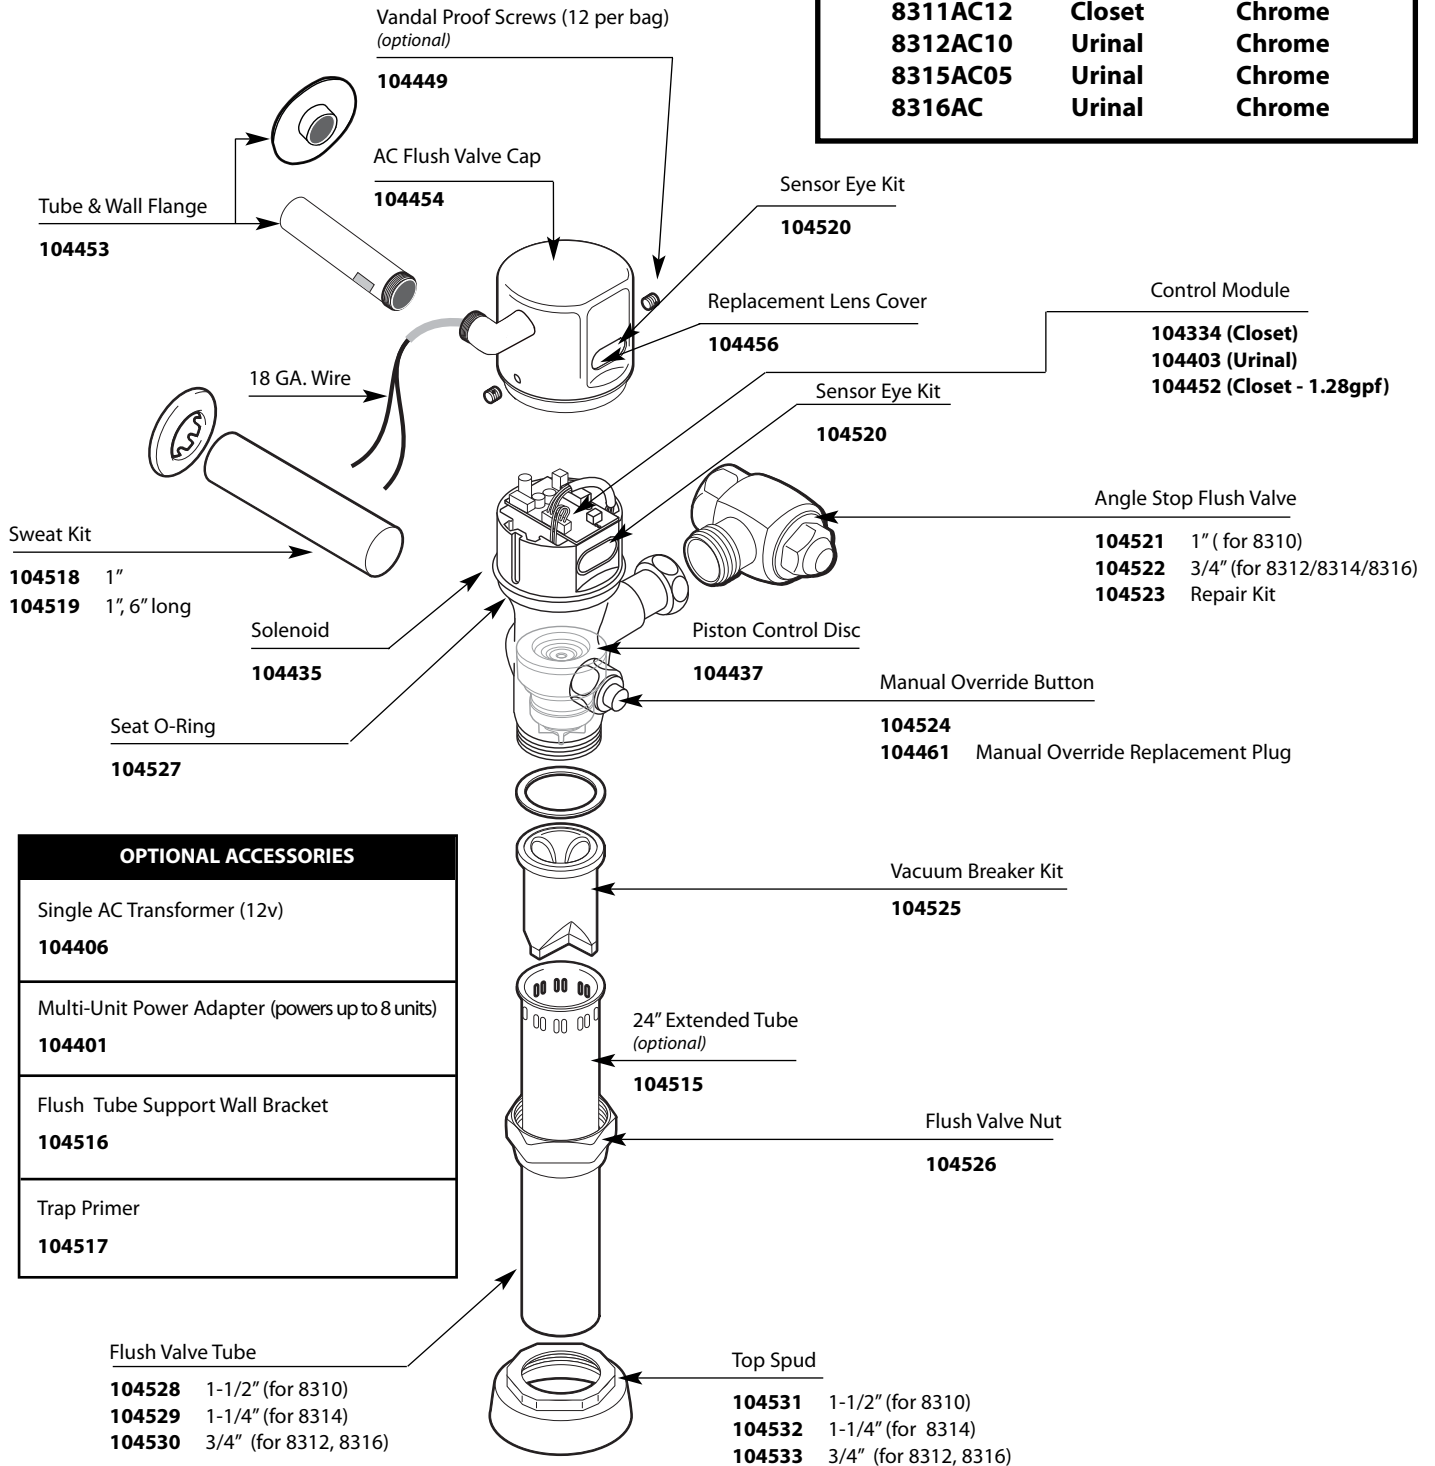

Battery Holders (2/Bag)

104440

Angle Stop Flush Valve

104521 1" (for 8310)

104522 3/4" (for 8312/8314)

104523 Repair Kit

Sensor Eye/Wires for Flush Valves

104520

Replacement Lens Cover

104456

Manual Override Button Flush Valve

104524 Manual Override
Replacement Button

104461 Manual Override
Replacement Plug

1-1/2" x 24"
Extension Tube

104515

3/4" x 24"
Extension Tube (Optional)

104538

Brass Flush Valve Nut

104571

Top Spud Assembly

104581 1-1/2" (for 8310)

104582 1-1/4" (for 8314)

104583 3/4" (for 8312)

■ Order by Part Number

AC Powered Exposed Type Flush Valve		
MODEL		FINISH
8310AC16	Closet	Chrome
8311AC12	Closet	Chrome
8312AC10	Urinal	Chrome
8315AC05	Urinal	Chrome
8316AC	Urinal	Chrome

OPTIONAL ACCESSORIES
Single AC Transformer (12v) 104406
Multi-Unit Power Adapter (powers up to 8 units) 104401
Flush Tube Support Wall Bracket 104516
Trap Primer 104517