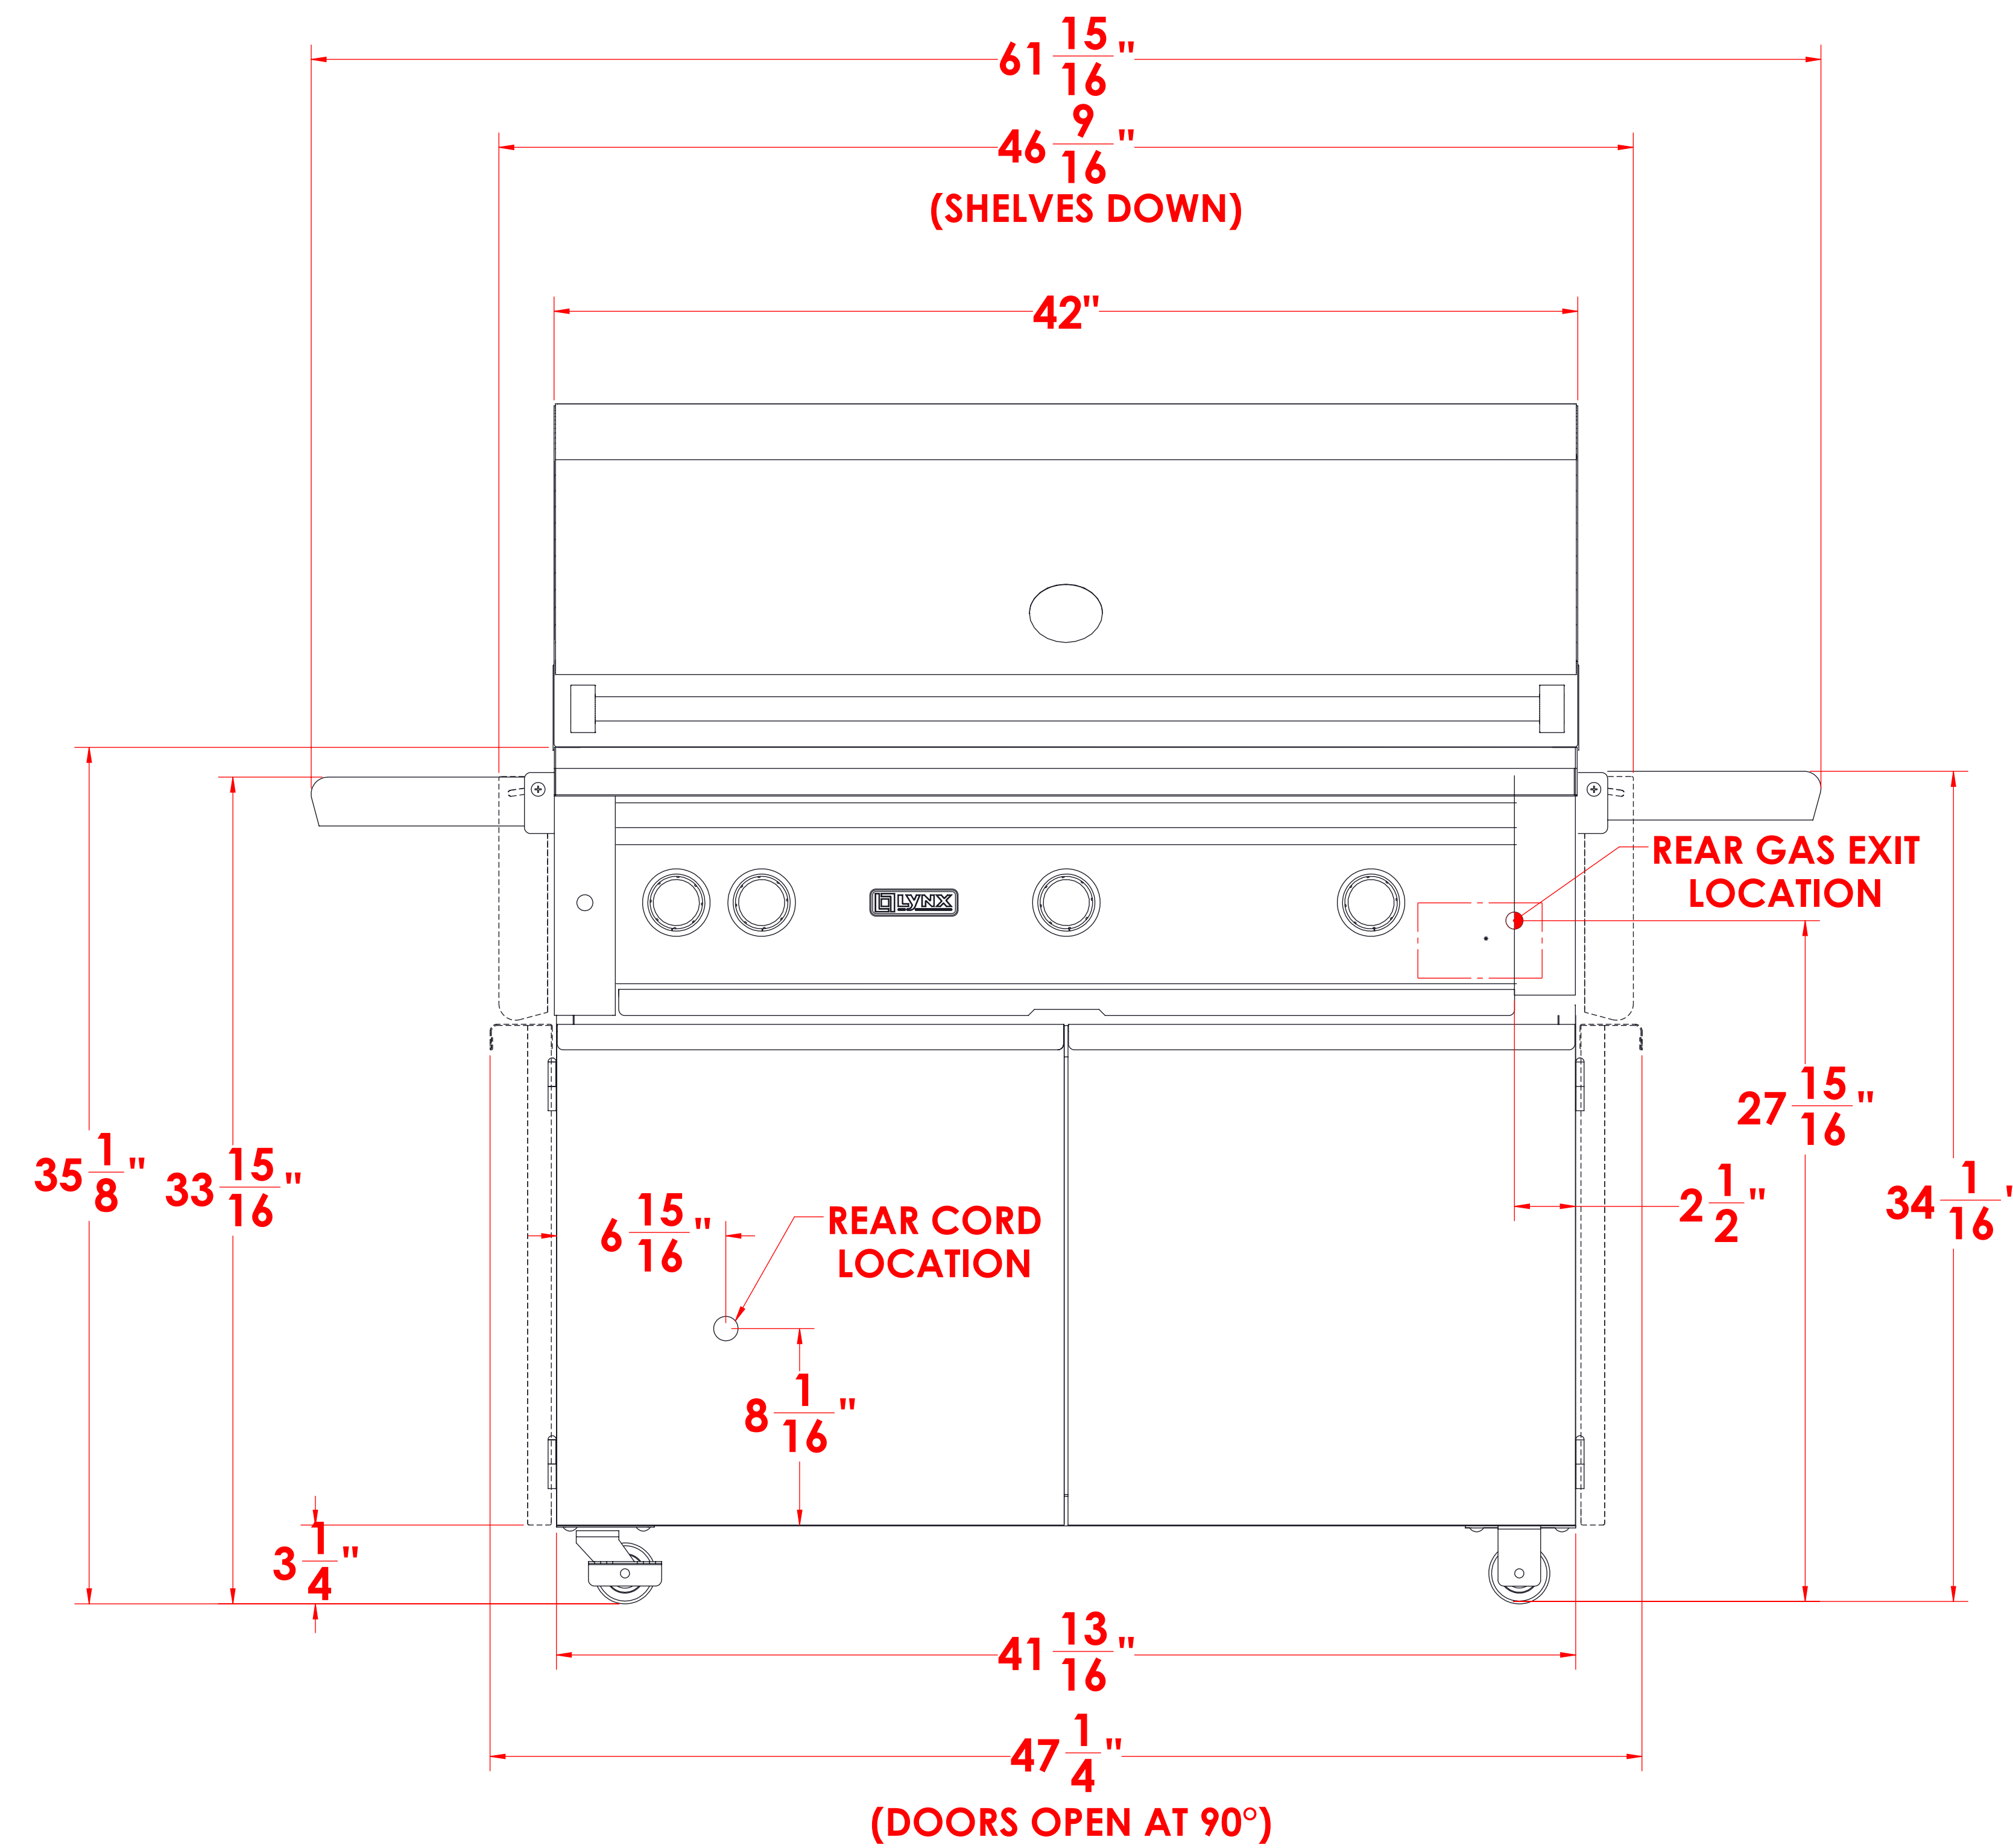

SEDONA BY LYNX L700 GRILL W/ DIMENSIONS

TOP VIEW

FRONT VIEW

RIGHT SIDE VIEW