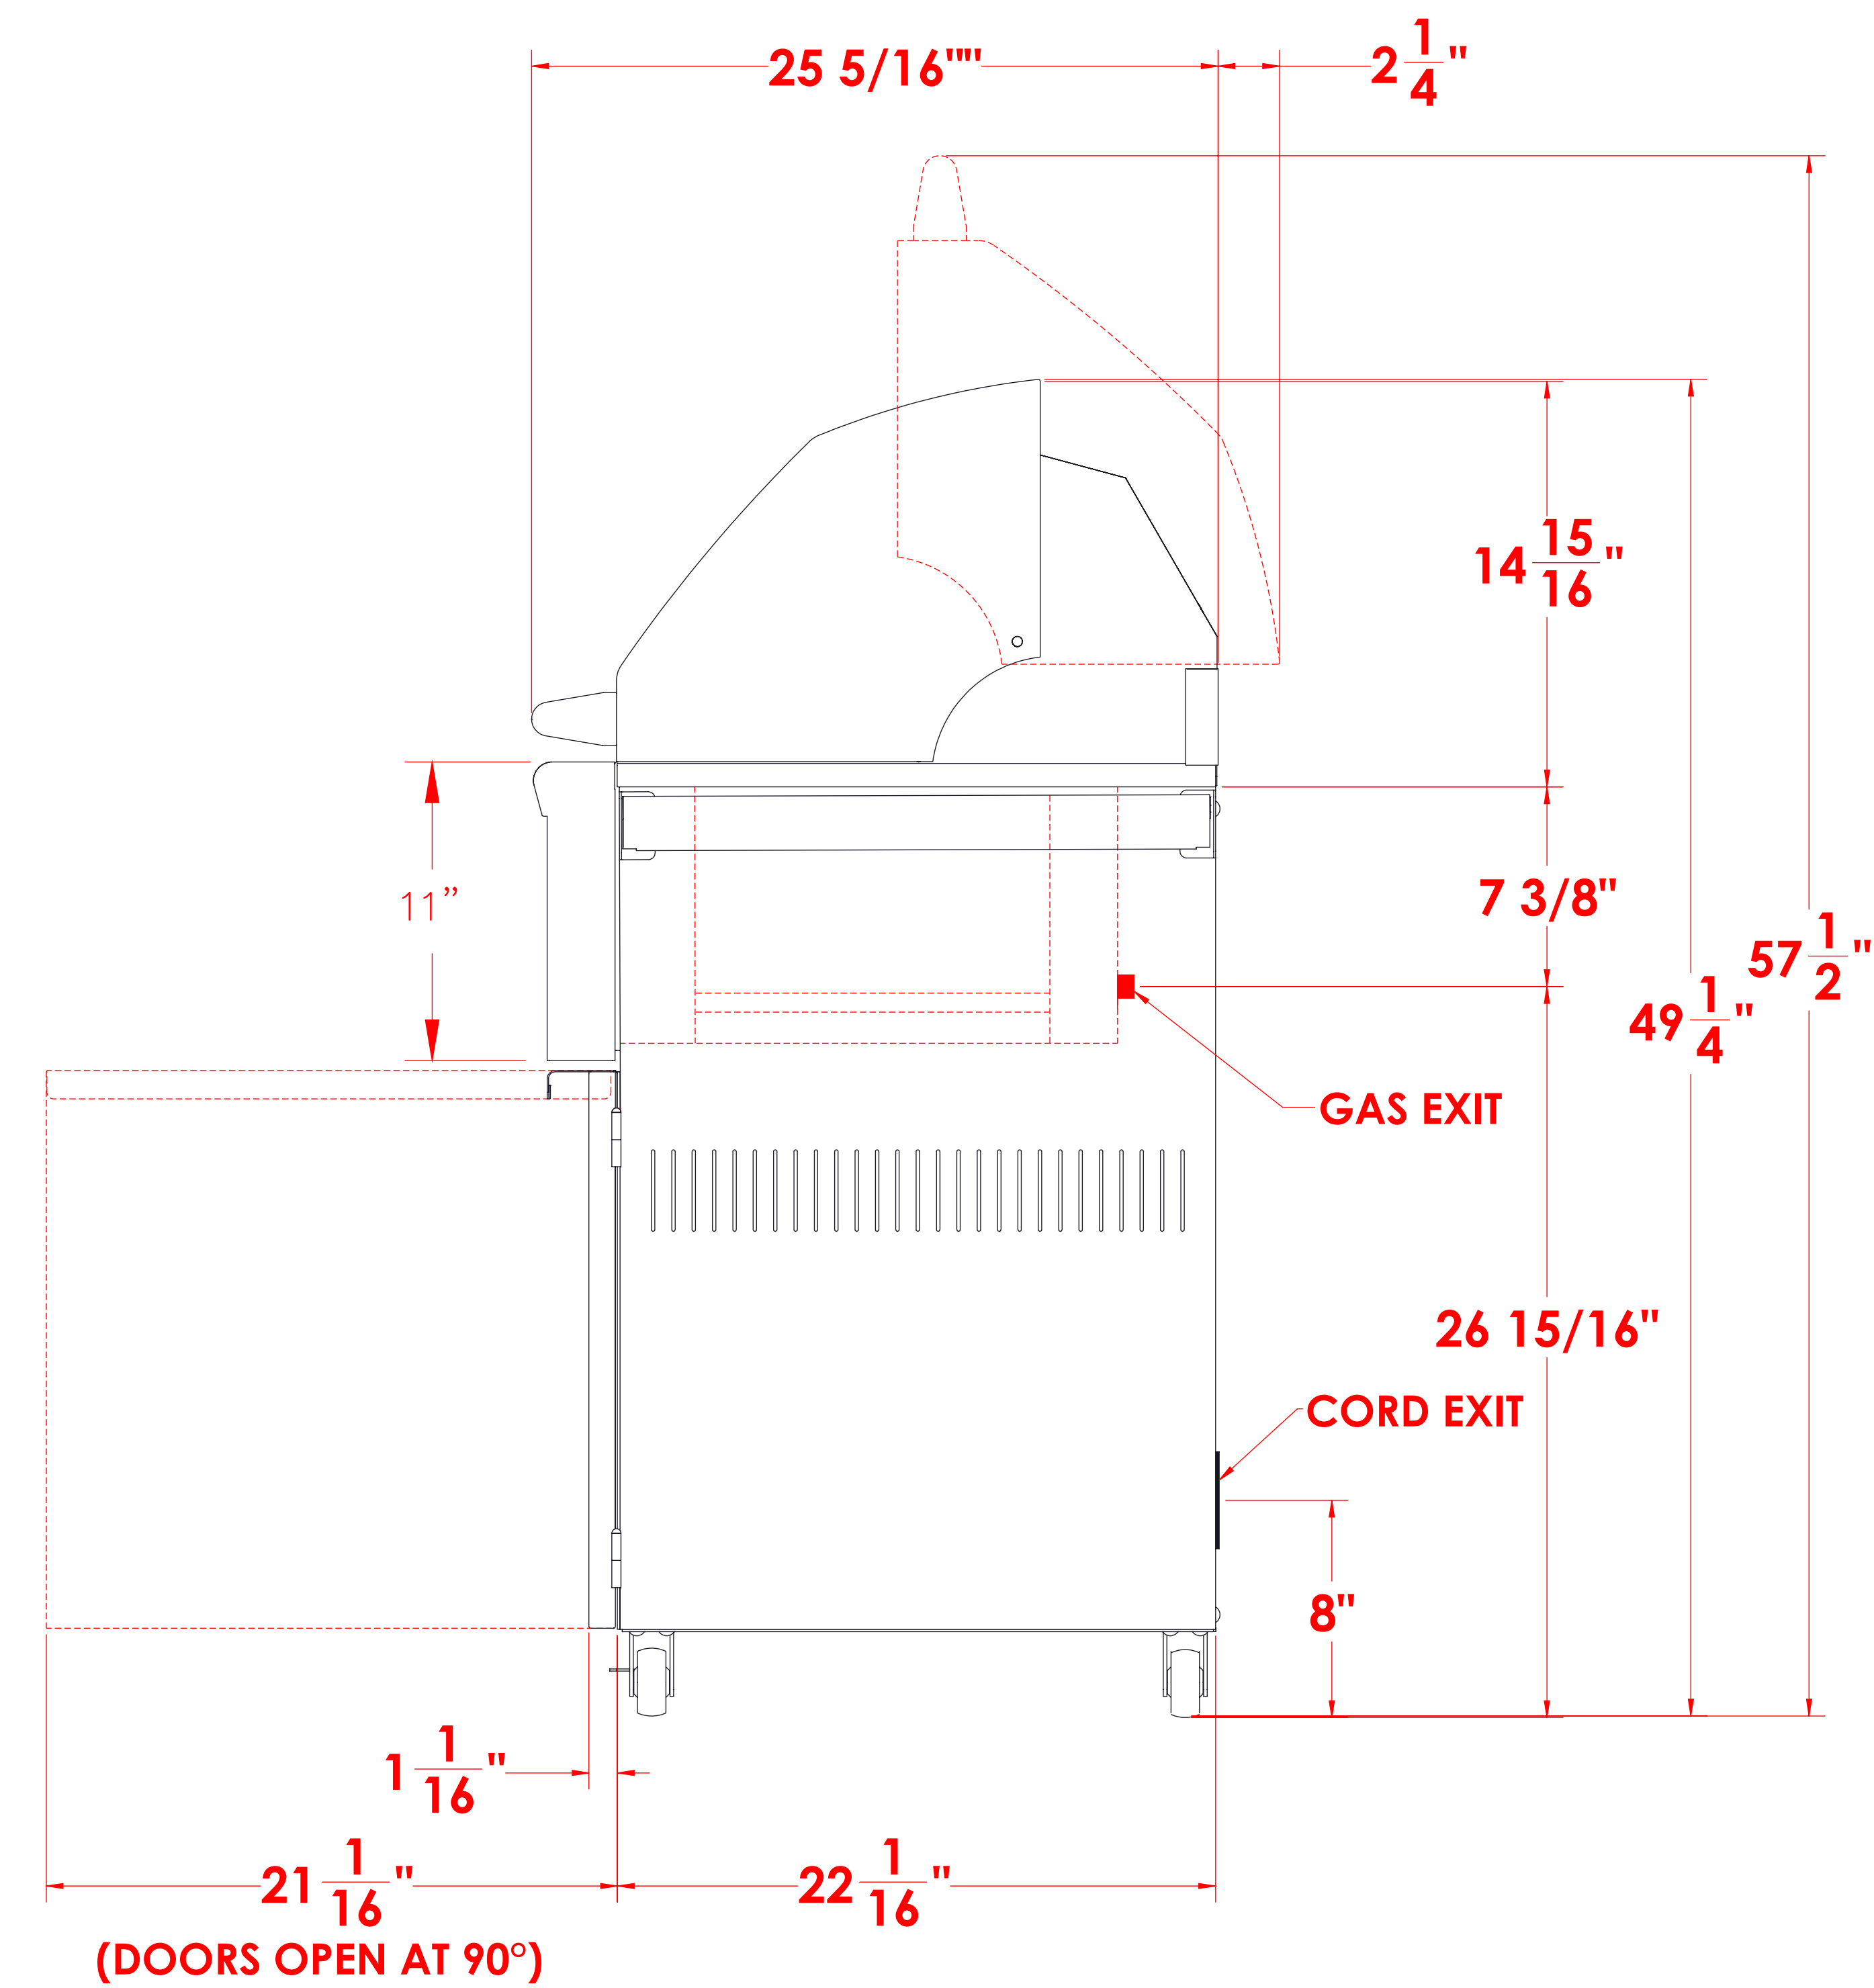

SEDONA BY LYNX L700 GRILL W/ DIMENSIONS

TOP VIEW

FRONT VIEW

RIGHT SIDE VIEW