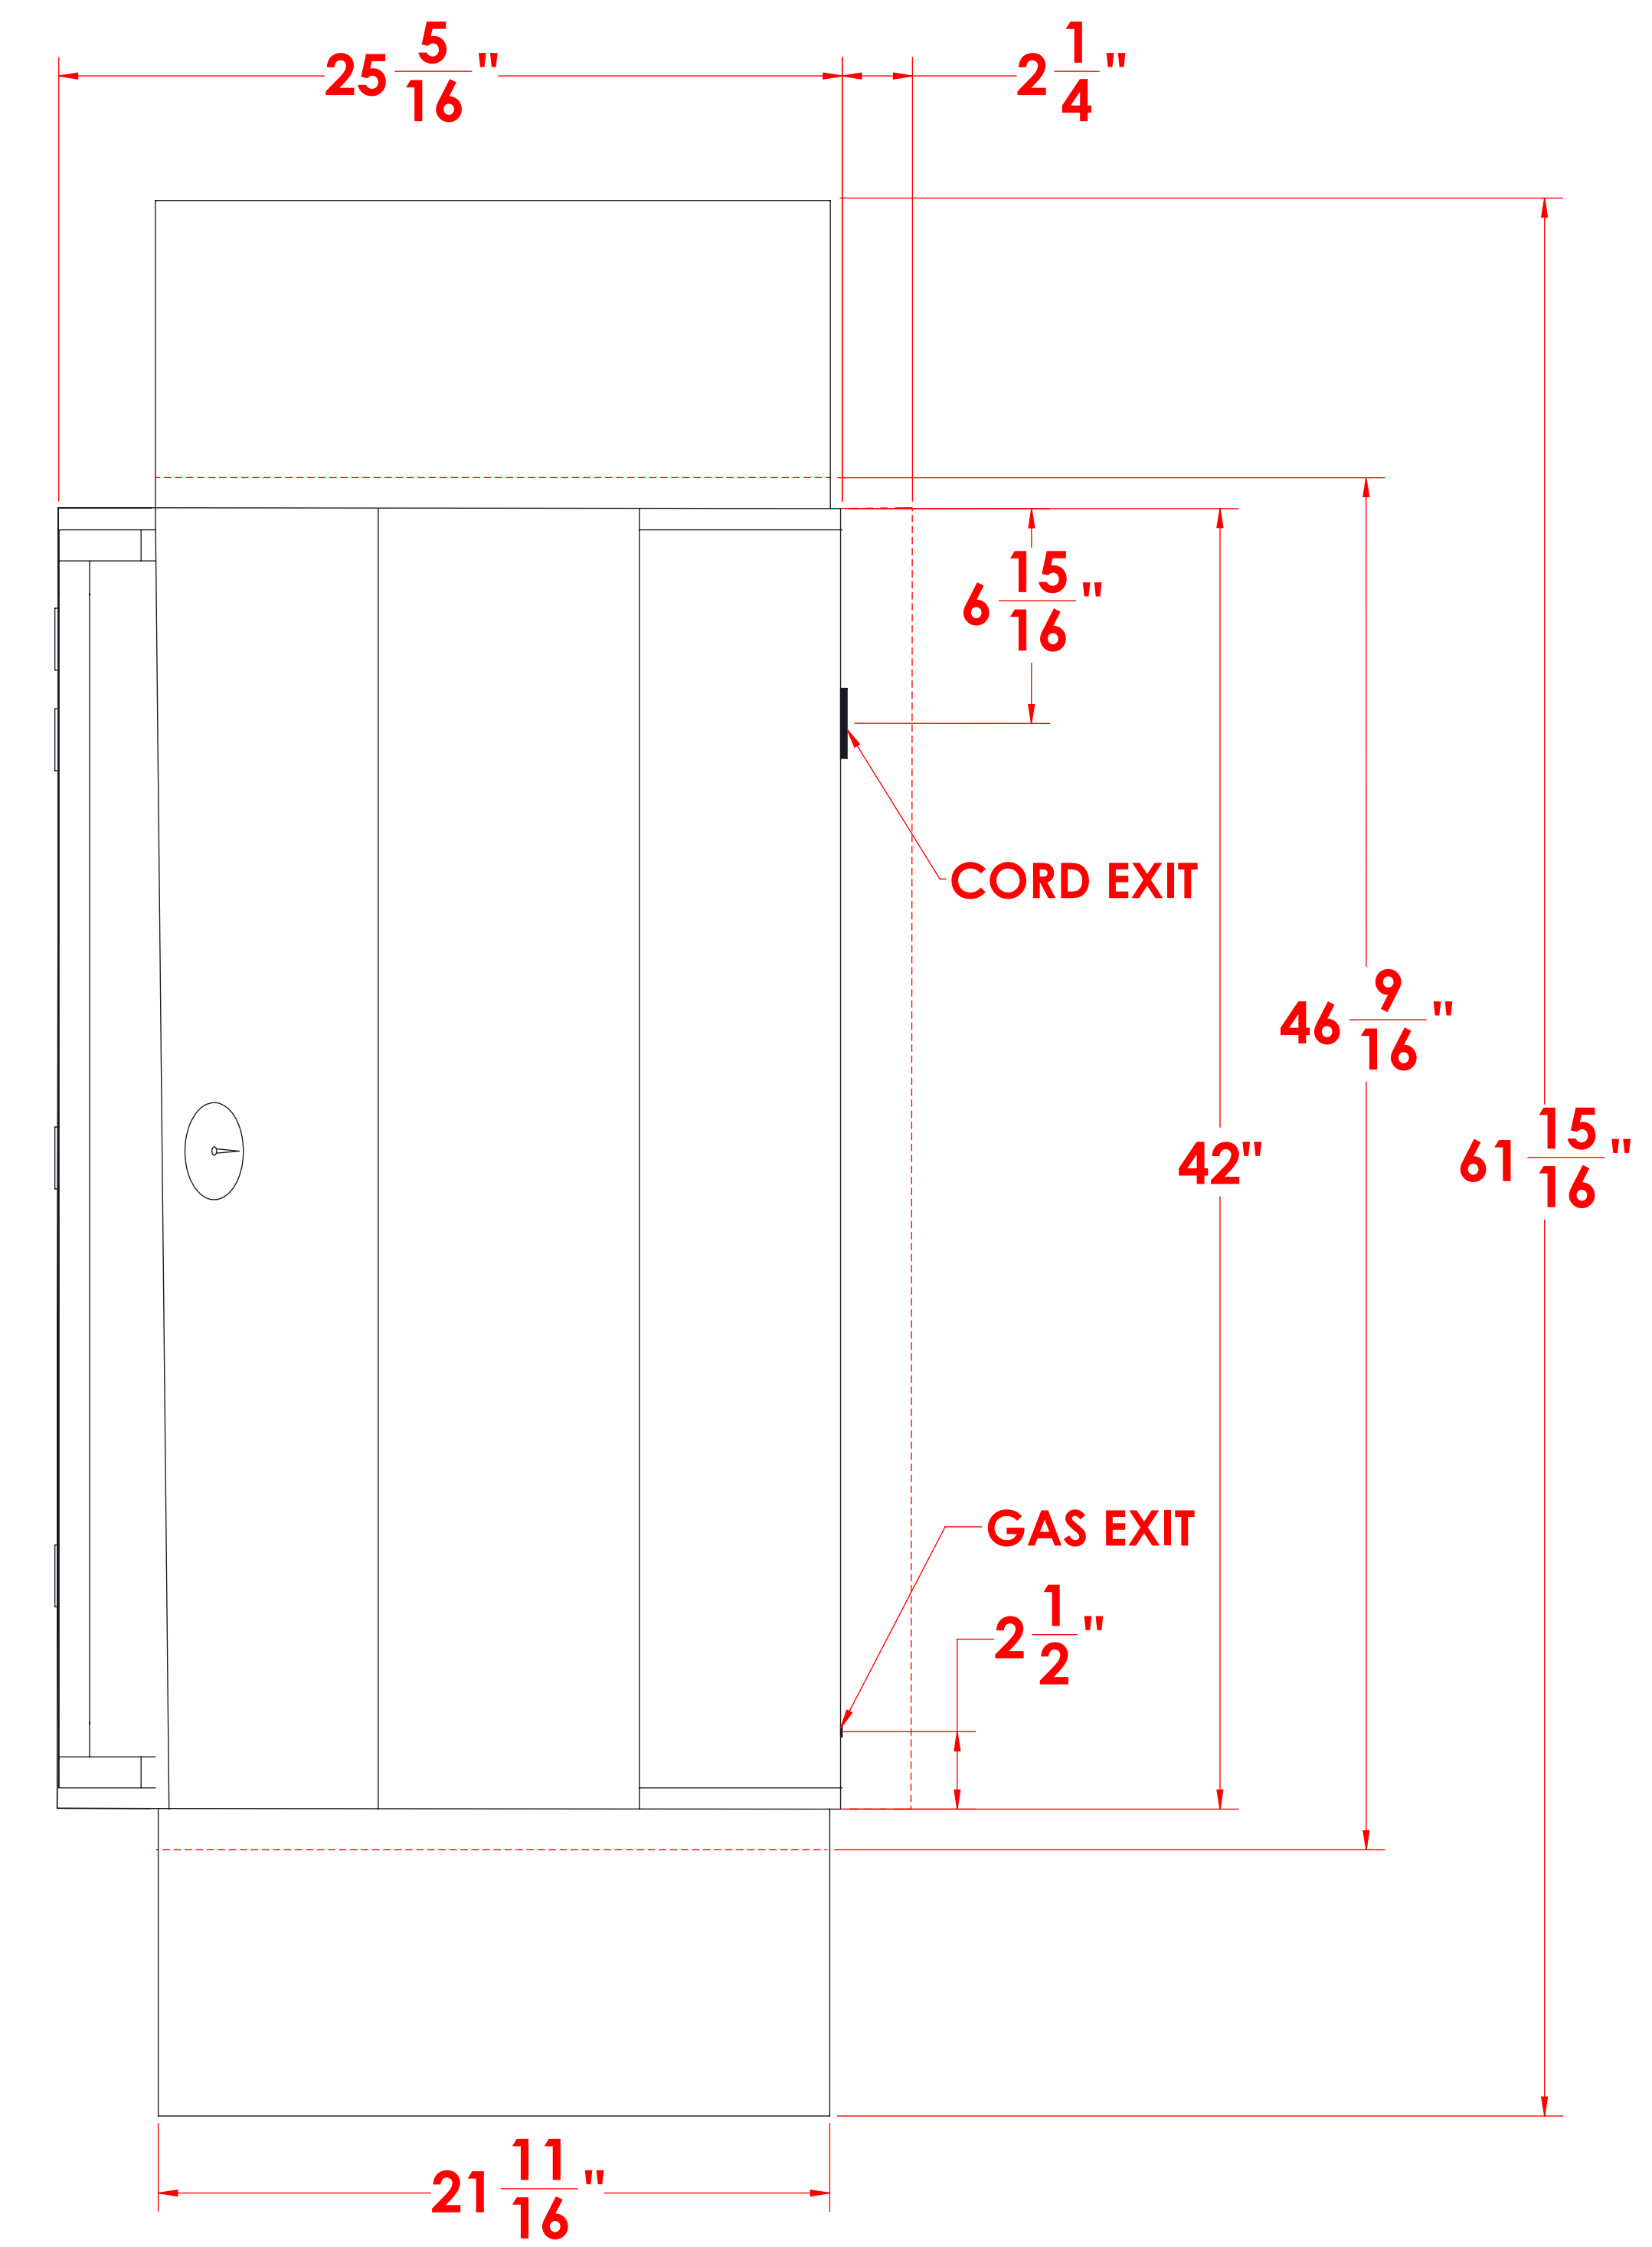

SEDONA BY LYNX L700 GRILL W/ DIMENSIONS

TOP VIEW

FRONT VIEW

RIGHT SIDE VIEW