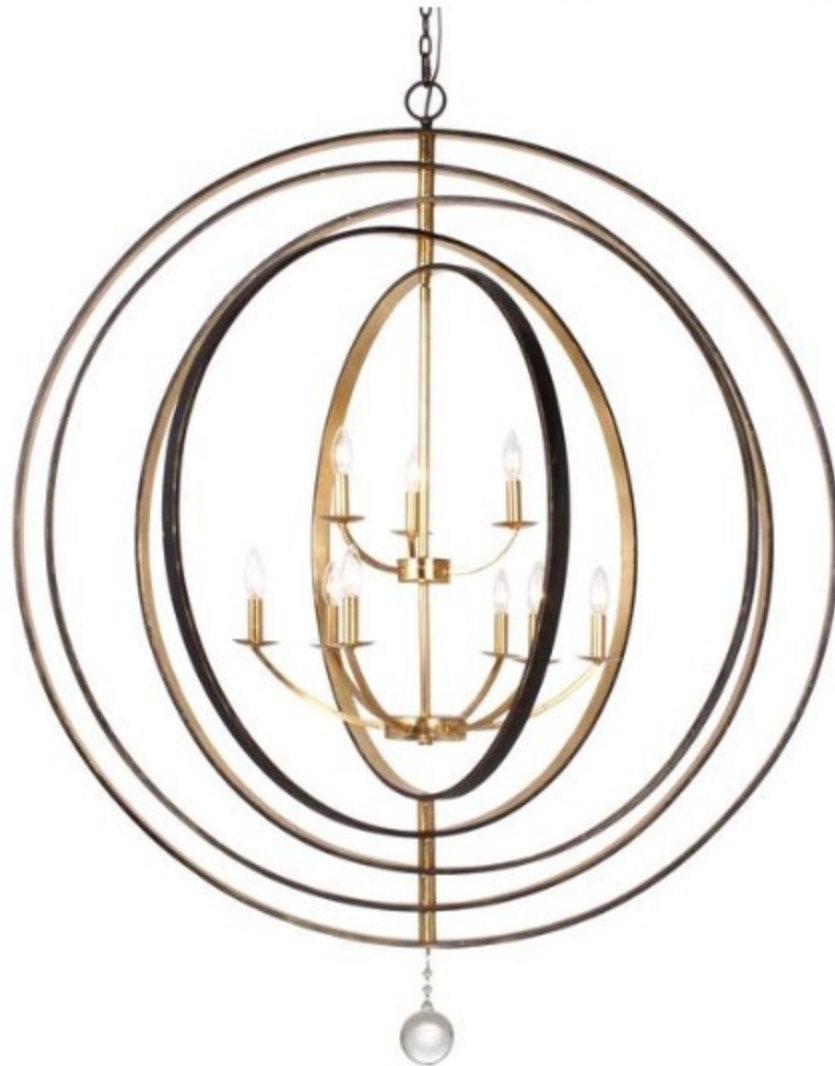

CRYSTORAMA

FINE DECORATIVE LIGHTING

LUNA COLLECTION

587-EB-GA

Product Name: Crystorama Luna 9 Light English Bronze & Antique Gold Chandelier

Dimensions: w48 x h58.5 x d43.5 (in)

Total Number Lights: 9

External Lights: 9

Total Wattage: 540

Bulb Type: Candelabra

Material: Wrought Iron

Finish: English Bronze + Antique Gold

Canopy Size: 6" x 1" x 6" (in)

Chain Length: 72"/120"

Item Weight: 36

Package Weight: 50