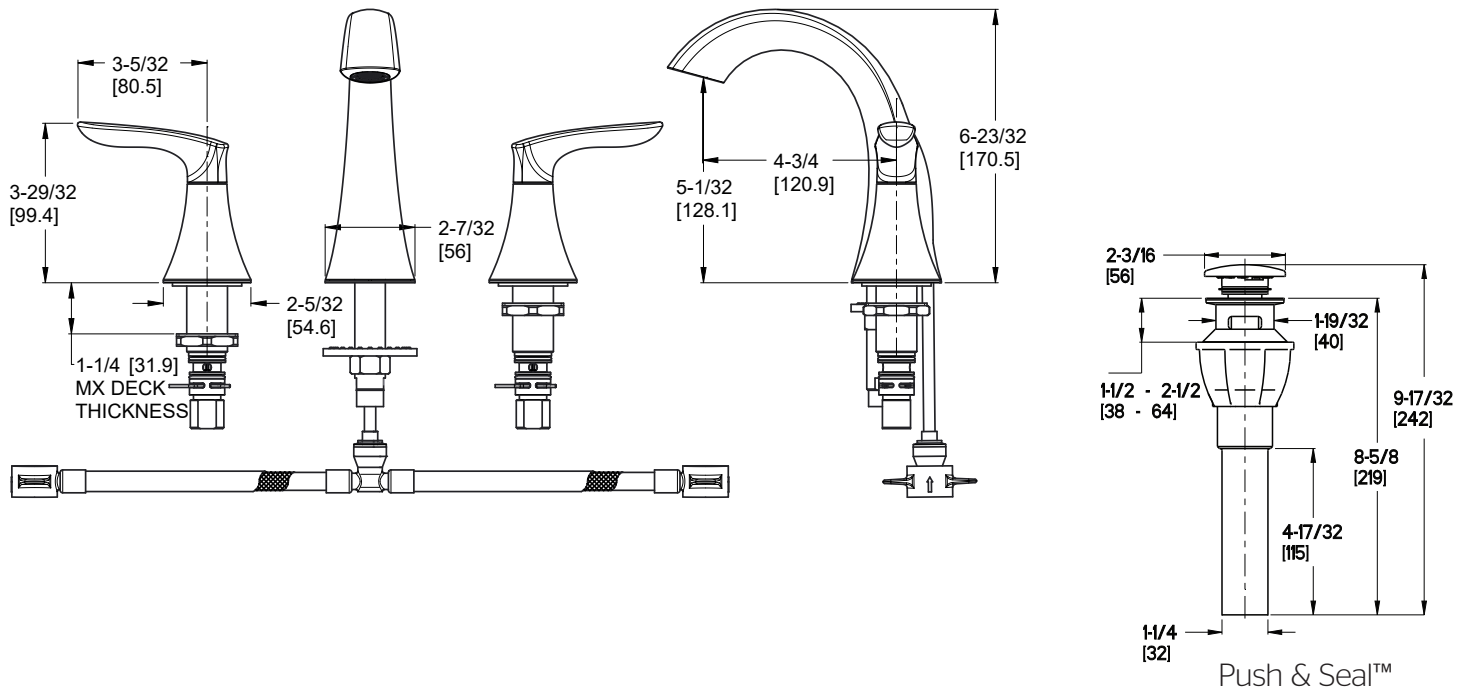

### Features

- 1.2 GPM Flow Rate
- All Metal Construction
- Fixed Hubs
- Push & Seal™ Pop-Up
- PVD Finish
- Pforever Seal Ceramic Disc Valves
- Pforever Warranty®

- Two-Handle
- 3-Hole Installation
- Pforever Seal

## Dimensions

Ø1-1/4 Min to Ø1-1/2 Max. Deck Hole Openings