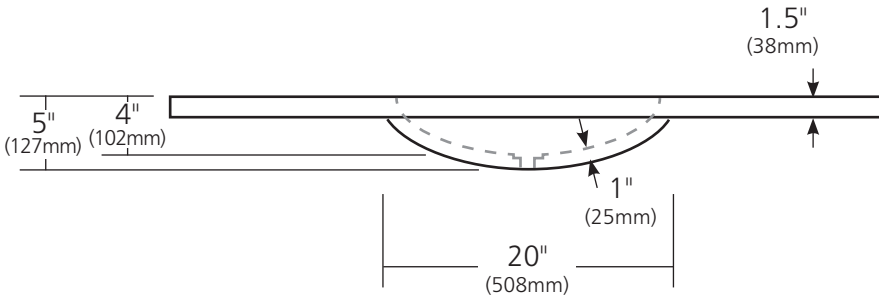

SPECIFICATIONS

48" PALOMAR VANITY TOP WITH INTEGRAL SINK

NativeStone™ Collection

NSVNT48-A Ash
 NSVNT48-P Pearl
 NSVNT48-S Slate

PRODUCT DETAILS

- 48.5" x 21.75" x 5" OD (1232mm x 552mm x 127mm)
- Basin 18" x 12" x 4" (406mm x 318mm x 102mm)
- 1.5" (38mm) drain opening
- Pre-drilled for 8" (203mm) faucet spread
- Handcrafted from sustainable NativeStone™
- Sealed with impermeable nano sealer

COORDINATING PRODUCTS

- Drains: DR120, DR130, DR150 or DR160

STANDARDS COMPLIANCE

- UPC/cUPC compliant
- **ADA COMPLIANT**

IMPORTANT

Due to the handcrafted nature of this product, it will vary in finish, texture, and other details. Dimensions may vary up to 1/2" (13mm).