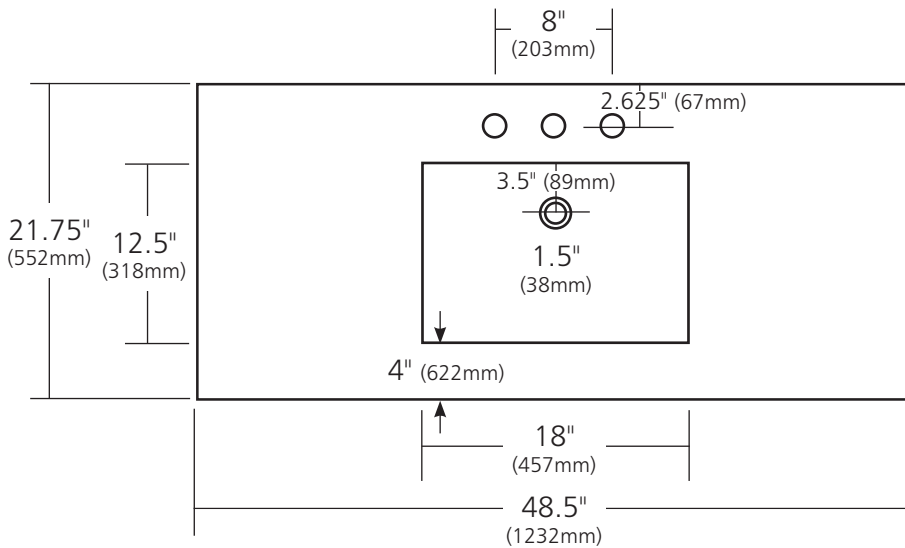

SPECIFICATIONS

48" PALOMAR VANITY TOP WITH INTEGRAL SINK

NativeStone™ Collection

NSVNT48-A Ash
 NSVNT48-P Pearl
 NSVNT48-S Slate

PRODUCT DETAILS

- 48.5" x 21.75" x 5" OD (1232mm x 552mm x 127mm)
- Basin 18" x 12" x 4" (406mm x 318mm x 102mm)
- 1.5" (38mm) drain opening
- Pre-drilled for 8" (203mm) faucet spread
- Handcrafted from sustainable NativeStone™
- Sealed with impermeable nano sealer

COORDINATING PRODUCTS

- Drains: DR120, DR130, DR150 or DR160

STANDARDS COMPLIANCE

- UPC/cUPC compliant
- **ADA COMPLIANT**

IMPORTANT

Due to the handcrafted nature of this product, it will vary in finish, texture, and other details. Dimensions may vary up to 1/2" (13mm).