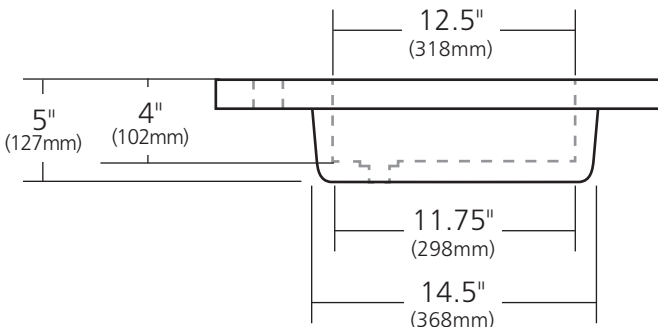

SPECIFICATIONS

48" PALOMAR VANITY TOP WITH INTEGRAL SINK

NativeStone™ Collection

NSVNT48-A Ash
 NSVNT48-P Pearl
 NSVNT48-S Slate

PRODUCT DETAILS

- 48.5" x 21.75" x 5" OD (1232mm x 552mm x 127mm)
- Basin 18" x 12" x 4" (406mm x 318mm x 102mm)
- 1.5" (38mm) drain opening
- Pre-drilled for 8" (203mm) faucet spread
- Handcrafted from sustainable NativeStone™
- Sealed with impermeable nano sealer

COORDINATING PRODUCTS

- Drains: DR120, DR130, DR150 or DR160

STANDARDS COMPLIANCE

- UPC/cUPC compliant
- **ADA COMPLIANT**

IMPORTANT

Due to the handcrafted nature of this product, it will vary in finish, texture, and other details. Dimensions may vary up to 1/2" (13mm).