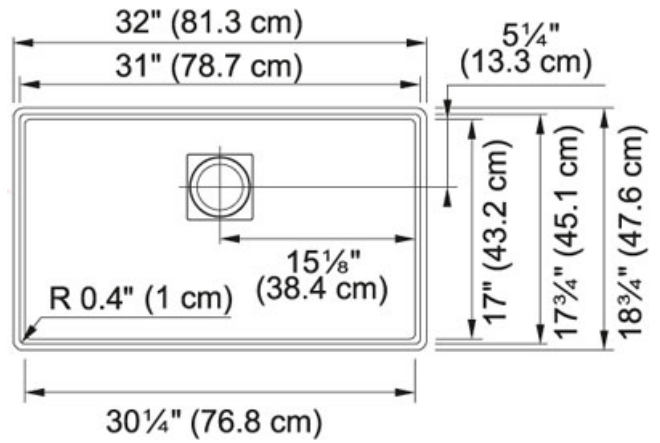

Peak PKG11031MOC Granite Mocha | 125.0390.397

FAMILY : Sinks | SERIE : Peak | MODEL : PKG11031MOC | FINISH : Granite Mocha | INSTALLATION TYPE : Undermount

**TECHNICAL DATA**

Minimum Cabinet Size	36"
Drain Opening	3 1/2"
Length overall	32"
Width overall	18 3/4"
Length of large bowl	31"
Width of large bowl	17 3/4"
Depth of large bowl	9 1/2"
Number of Bowls	1
Type of Material	Granite