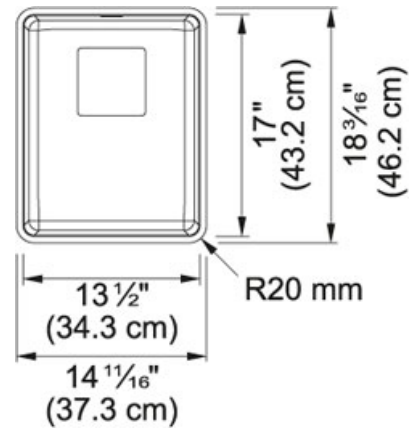

Stainless Steel | 122.0491.561

FAMILY : Sinks | SERIE : Pescara | FINISH : Stainless Steel | INSTALLATION TYPE : Undermount | MODEL : PTX110-14

Pescara delivers timeless appeal by evoking Italian traditions and artisan culture. The essential lines and generous dimensions create a refined oasis and luxurious atmosphere, for the ultimate livable kitchen.

A complete selection of accessories maximizes the efficiency of the Pescara sink with the same level of detail and quality Franke is known for.

TECHNICAL DATA

Cut-Out Template	Yes
Depth Overall	8"
Length of large bowl	17"
Length overall	18 1/16 1/2"
Minimum Cabinet Size	18"
Where to buy	Showroom
Width of large bowl	13 1/2"
Width overall	14 1/16 1/2"