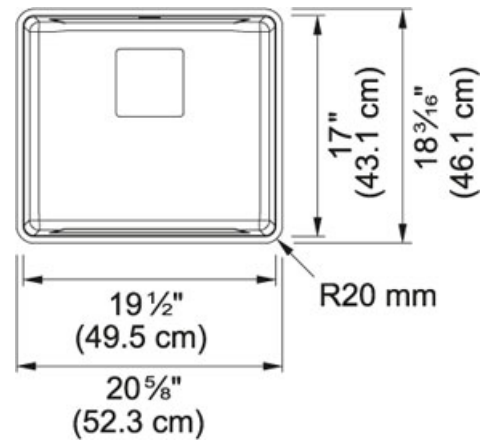

Stainless Steel | 122.0491.563

FAMILY : Sinks | SERIE : Pescara | FINISH : Stainless Steel | INSTALLATION TYPE : Undermount | MODEL : PTX110-20

TECHNICAL DATA

Cut-Out Template	Yes
Depth Overall	9"
Length of large bowl	17"
Length overall	18 3/16"
Cabinet Size	24"
Width of large bowl	19 1/2"
Width overall	20 5/8"

Stainless Steel | 122.0491.563

FAMILY : **Sinks** | SERIE : **Pescara** | FINISH : **Stainless Steel** | INSTALLATION TYPE : **Undermount** | MODEL : **PTX110-20**

ACCESSORIES

112.0083.147
