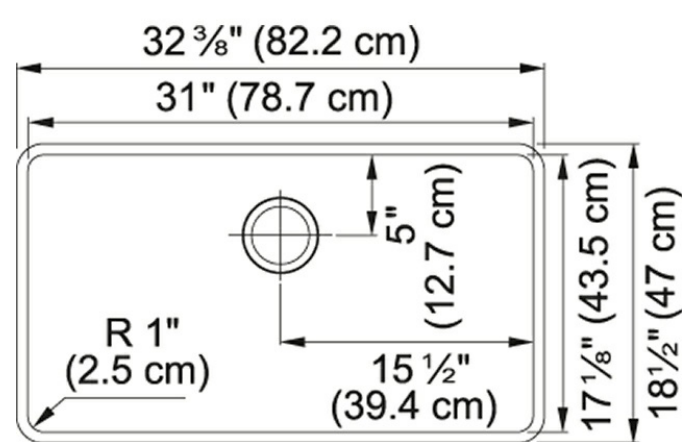

Kubus KBG11031STO Granite Storm

The Kubus Granite undermount sinks feature a modern geometric design.

Product Picture

Technical Drawing

Product Dimensions

Length overall	32 3/8"
Width overall	18 1/4"
Length of large bowl	31"
Width of large bowl	17"
Depth of large bowl	9 1/2"
Minimum Cabinet Size	36"