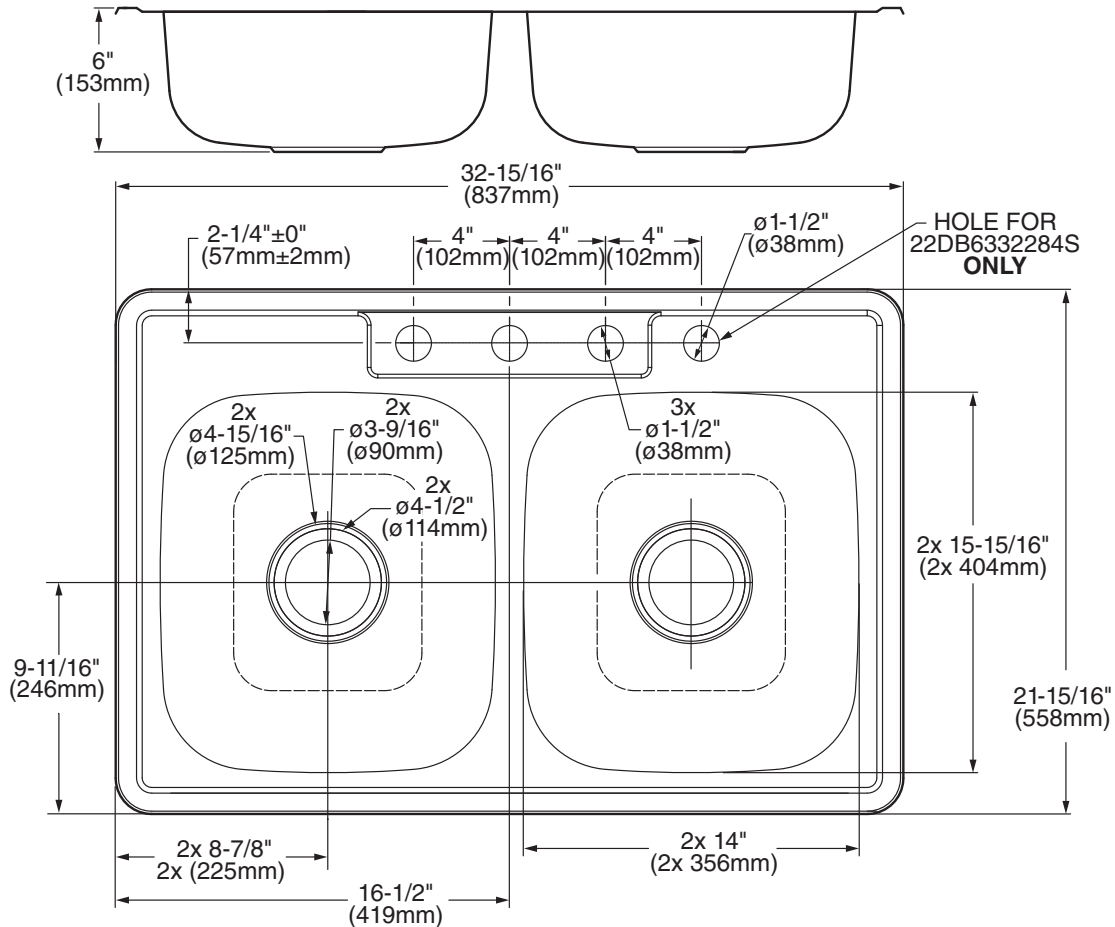

**COLONY® 33 x 22 ADA DOUBLE BOWL  
STAINLESS STEEL KITCHEN SINK**

**22DB.6332283S.075**

- Colony ADA 50/50 Double Bowl Sink
- 3 hole
- 6" deep bowl
- 20 Gauge Stainless Steel
- Top Mount Installation
- Bottom Sound Deadening Pads with undercoating
- 36" (914mm) cabinet required
- Waste fittings included
- Cutout template, installation instructions and top mount installation hardware included
- Limited Lifetime Warranty

**22DB.6332284S.075**

- Colony ADA 50/50 Double Bowl Sink
- 4 hole
- 6" deep bowl
- 20 Gauge Stainless Steel
- Top Mount Installation
- Bottom Sound Deadening Pads with undercoating
- 36" (914mm) cabinet required
- Waste fittings included
- Cutout template, installation instructions and top mount installation hardware included
- Limited Lifetime Warranty

SEE REVERSE FOR ROUGHING-IN  
DIMENSIONS AND PRODUCT SPECIFICATIONS

**Nominal Dimensions:**

33" x 22" x 6"  
(838 x 559 x 152mm)

**Bowl Size (equal size bowls):**

14" (356mm) wide  
16" (406mm) front to back  
6" (152mm) deep

**NOTES:**

\* DIMENSIONS SHOWN FOR LOCATION OF SUPPLIED AND "P" TRAP ARE SUGGESTED.  
FITTINGS NOT INCLUDED WITH FIXTURE AND MUST BE ORDERED SEPARATELY.  
SEALING COMPOUND SUPPLIED BY OTHERS.

**IMPORTANT:** Dimensions of fixtures are nominal and may vary within the range of tolerances established by ANSI Standard A112.19.3. These measurements are subject to change or cancellation. No responsibility is assumed for use of superseded or voided pages.