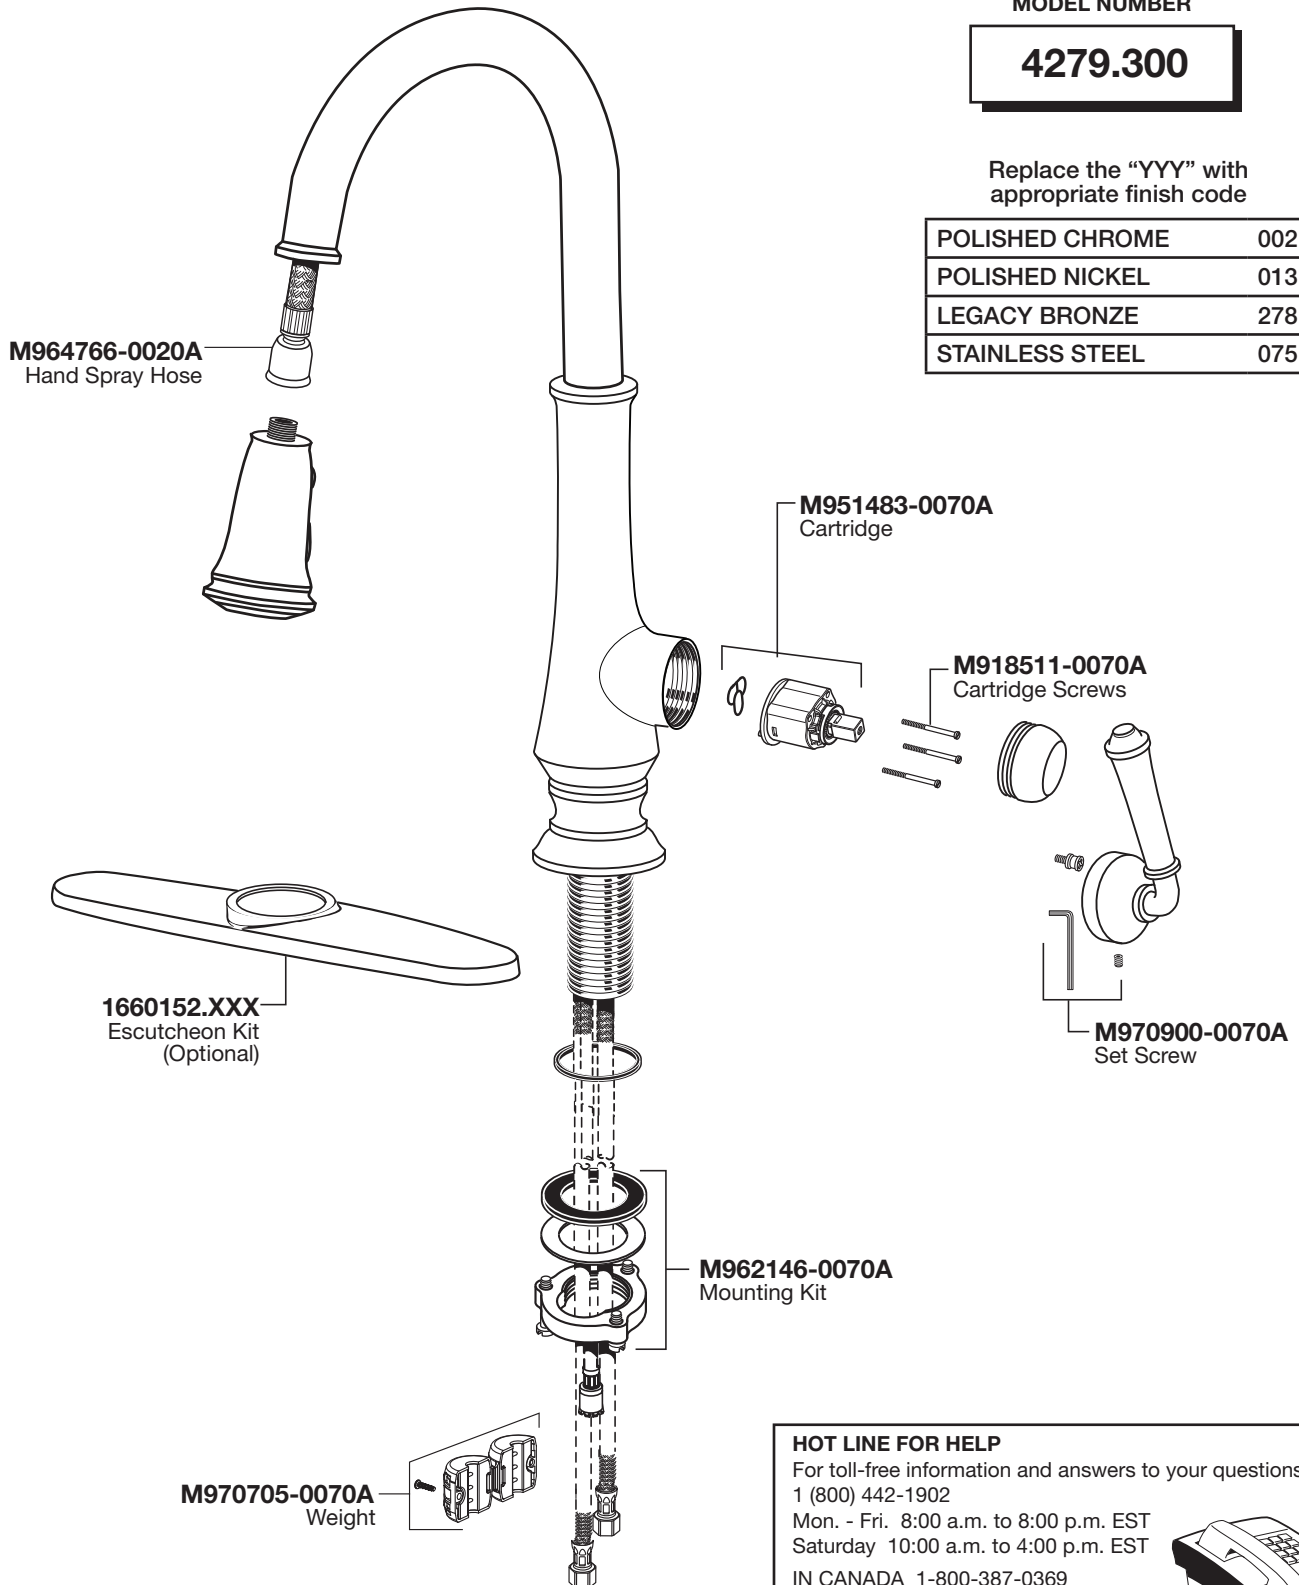

American Standard

DELANCEY™
Single Control Kitchen
Faucet With Pull
Down Spray

MODEL NUMBER

4279.300

Replace the "YYY" with appropriate finish code

POLISHED CHROME	002
POLISHED NICKEL	013
LEGACY BRONZE	278
STAINLESS STEEL	075

Weekdays 8:00 a.m. to 7:00 p.m. EST

IN MEXICO 01-800-839-1200

PART OF **LIXIL**

American Standard

DELANCEY^{MD}
Mitigeur mono commande
avec tête rétractable

NUMÉRO DE MODÈLE

4279.300

Replace the "YYY" with appropriate finish code