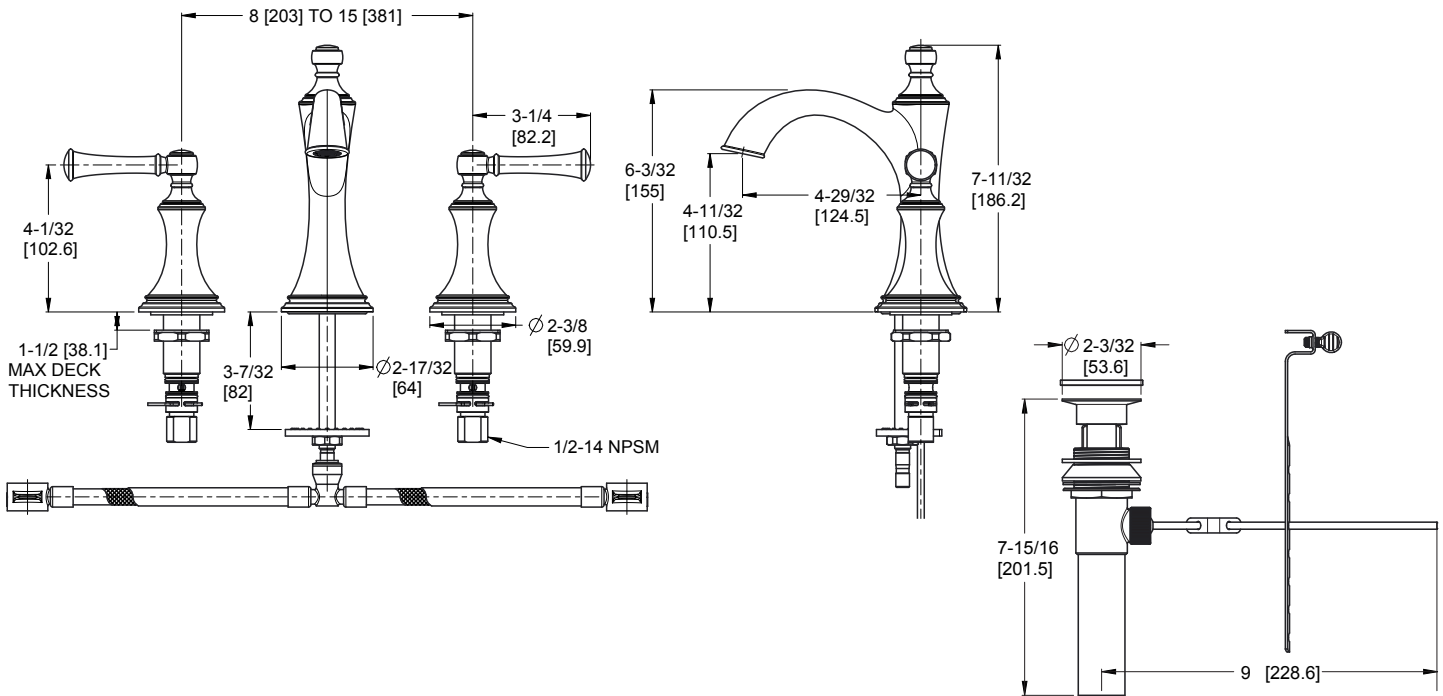

### Specifications

- Two-Handle
- 3-Hole Installation
- Pforever Seal

### Features

- 1.2 GPM Flow Rate
- 1/4 Turn Brass Cartridge
- All Metal Construction
- Includes Metal Pop-Up
- Optional Crosshandles Available
- Pforever Seal Ceramic Disc Valves
- Pforever Warranty®

### Dimensions

$\phi$ 1 Min to  $\phi$ 1-1/2 Max. Deck Hole Openings

Metal Pop-Up