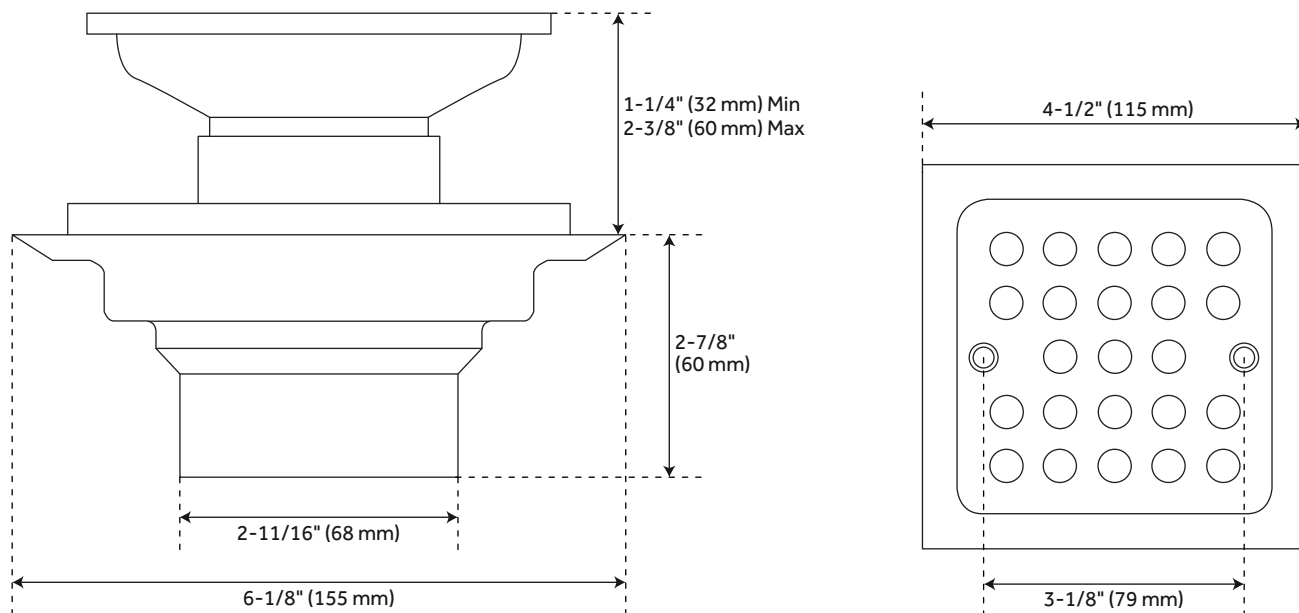

MENLO

SQUARE SHOWER DRAIN

SKU: 948036

FEATURES

- Basket Material: Brass
- Drain Material: PVC
- Width: 4-1/2"
- Length: 4-1/2"
- Height: 1-1/4" min to 2-3/8" max
- Drain Diameter: 2-11/16"
- Screw Hole Centers: 3-1/8"

SIGNATURE HARDWARE LIFETIME WARRANTY

See website for warranty information

All dimensions and specifications are nominal and may vary. Use actual products for accuracy in critical situations.

REVISED 01/14/2020
CODE: SH608BN, SH608CP, SH608ORB, SH608PN