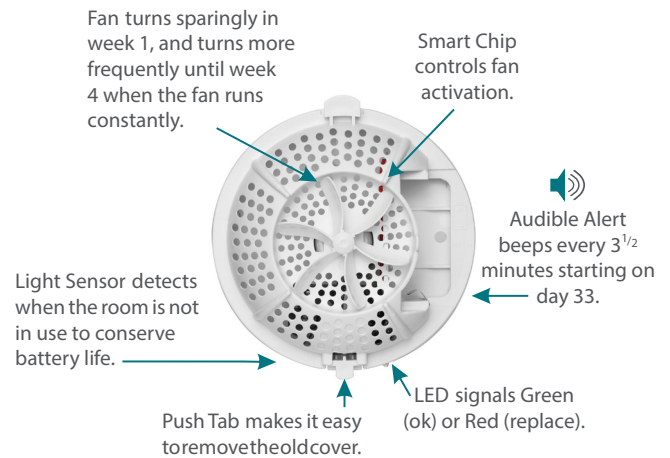

↑ INTENSITY	Fragrance	Color
	Herbal Mint	
	Honeysuckle	
	Kiwi Grapefruit	
	Fabulous	
	Spiced Apple	
	Ocean Mist	
	Cotton Blossom	
	Mango	
	Citrus	
Cucumber Melon		

Packaging

12 covers/inner
6 inners/master

Meets the "Purchase of Sustainable Cleaning Products and Materials" criteria under the LEED point management system.

For best results, choose products with matching fragrances from Fresh