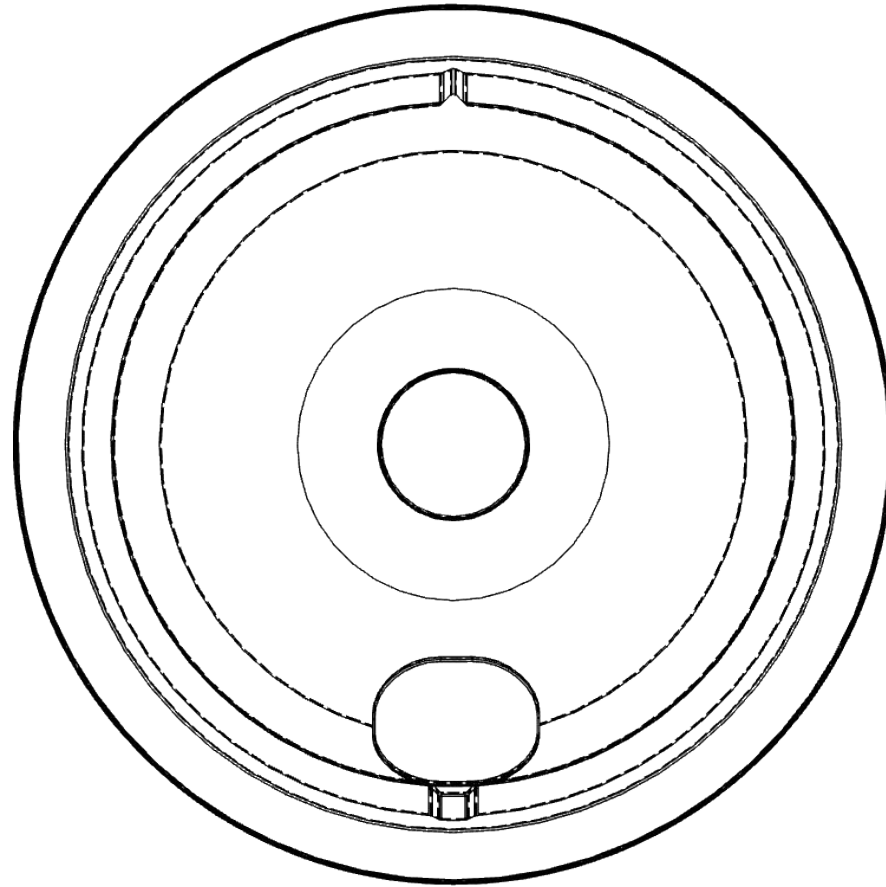

PSDPPRG8

Chrome Bowl
Replaces GE #'s WB32X5076,
DP165, GE68C,
WB31T10011, WB32T10009,
WB32X10014

ALL DIMENSIONS ARE IN INCHES
8.56 = CRITICAL DIMENSION