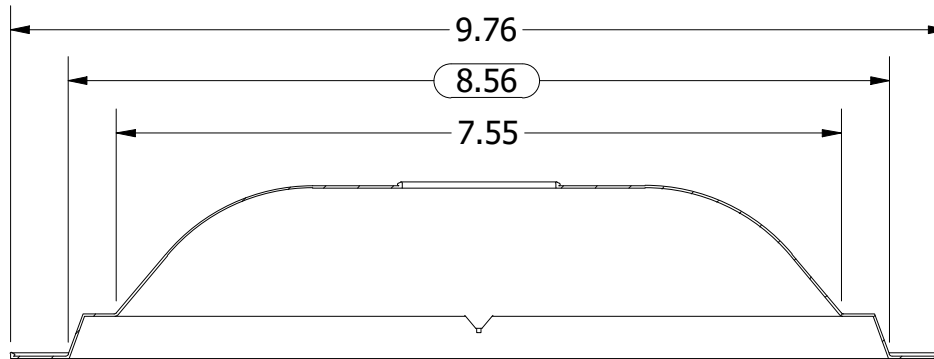

PSDPPRG8

Chrome Bowl
Replaces GE #'s WB32X5076,
DP165, GE68C,
WB31T10011, WB32T10009,
WB32X10014

ALL DIMENSIONS ARE IN INCHES
8.56 = CRITICAL DIMENSION