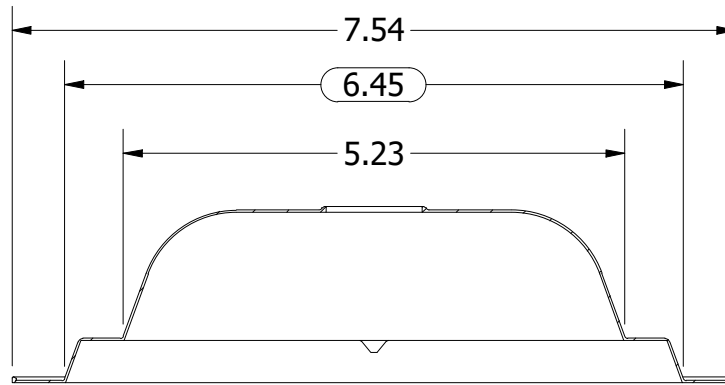

PSDPPRG6

Chrome Bowl
Replaces GE #'s WB32X5075,
DP164, GE68C, WB31T10010,
WB32T10008, WB32X10015.

ALL DIMENSIONS ARE IN INCHES
6.45 = CRITICAL DIMENSION