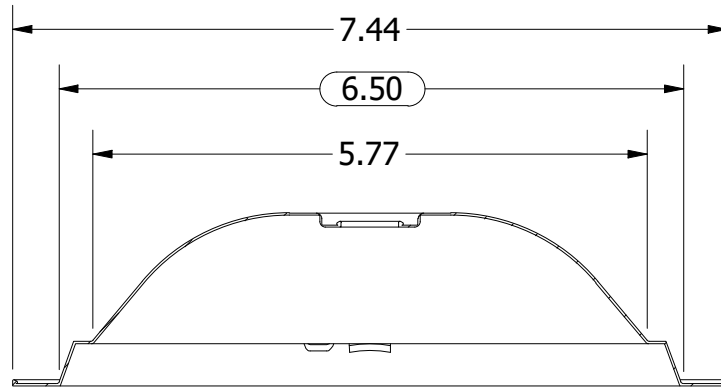

PSDPPRW6

Chrome Bowl
Replaces Whirlpool #'s
W10196406, WPW10196406, 101,
101A, 101AM, 1065-207, 1065209,
14200056, 14200209, 14203427,
14205045, 14205549, 14210002,
14211601, 14212298, 14218107,
14219065, 19950014, 229768,
281348, 296481, 308648K,
309427K, 3150246A, 3150246P,
332-180, 7725P002-60,
7725P015-60, 8190674,
93159246B, C2710302, K15017,
PS11750108, R0705553, RDP213,
W10132136, W10196406BU,
W10278125

ALL DIMENSIONS ARE IN INCHES
6.50 = CRITICAL DIMENSION