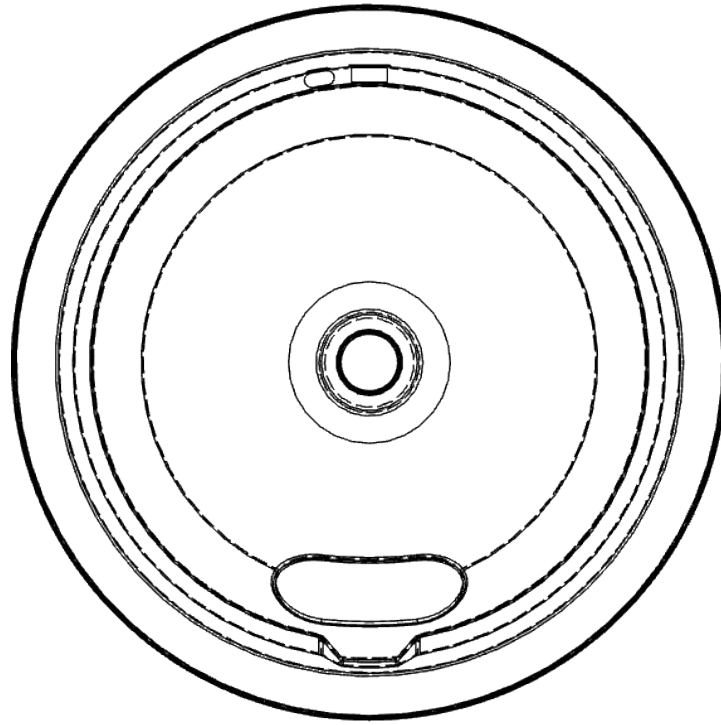

PSDPPRW6

Chrome Bowl
Replaces Whirlpool #'s
W10196406, WPW10196406, 101,
101A, 101AM, 1065-207, 1065209,
14200056, 14200209, 14203427,
14205045, 14205549, 14210002,
14211601, 14212298, 14218107,
14219065, 19950014, 229768,
281348, 296481, 308648K,
309427K, 3150246A, 3150246P,
332-180, 7725P002-60,
7725P015-60, 8190674,
93159246B, C2710302, K15017,
PS11750108, R0705553, RDP213,
W10132136, W10196406BU,
W10278125

ALL DIMENSIONS ARE IN INCHES
6.50 = CRITICAL DIMENSION