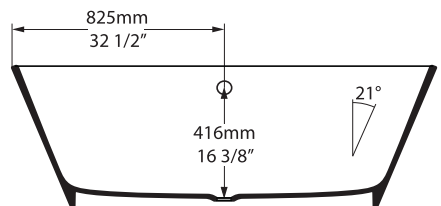

Vetralla 2

VE2-N-xx-NO / VE2-N-xx-OF

Top view

Front view

Side view

Section AA

Section BB Shown with K51 waste kit

Section BB Shown with K40 waste kit

*All measurements subject to +/-5% tolerance

846 lbs	84 1/4 gallons
519 lbs	45 gallons
143 lbs	0 gallons

.dwg | .dxf | .skp www.vandabaths.com

VA/1181/01/Feb2017