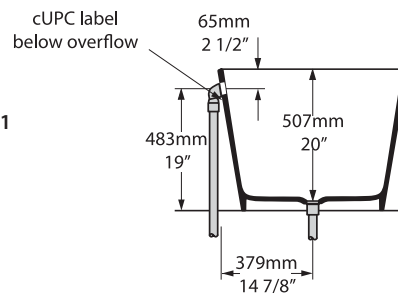

Section BB Shown with K51 waste kit

Section BB Shown with K40 waste kit

*All measurements subject to +/-5% tolerance