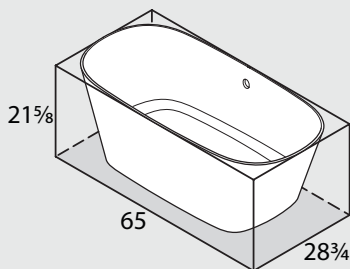

846 lbs	84 1/4 gallons
519 lbs	45 gallons
143 lbs	0 gallons

.dwg | .dxf | .skp www.vandabaths.com

VA/1181/01/Feb2017