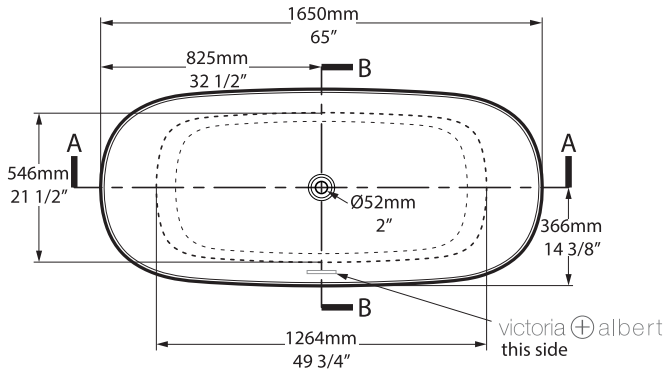

Vetralla 2

VE2-N-xx-NO / VE2-N-xx-OF

Top view

Front view

Side view