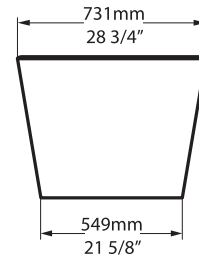

Vetralla 2

VE2-N-xx-NO / VE2-N-xx-OF

Top view

Front view

Side view

Section AA

Section BB Shown with K51 waste kit

Section BB Shown with K40 waste kit

*All measurements subject to +/-5% tolerance

846 lbs	84 1/4 gallons
519 lbs	45 gallons
143 lbs	0 gallons

.dwg | .dxf | .skp www.vandabaths.com

VA/1181/01/Feb2017