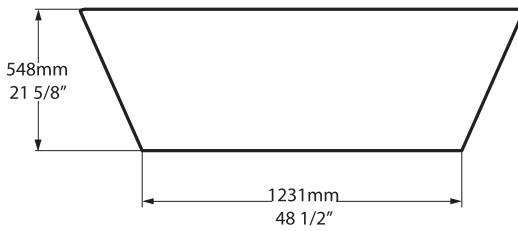

Side view

Section AA