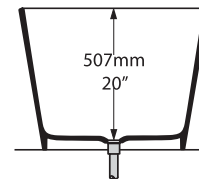

Vetralla 2

VE2-N-xx-NO / VE2-N-xx-OF

Top view

Front view

Side view

Section AA

Section BB Shown with K51 waste kit

Section BB Shown with K40 waste kit

*All measurements subject to +/-5% tolerance

846 lbs	84 1/4 gallons
519 lbs	45 gallons
143 lbs	0 gallons

.dwg | .dxf | .skp www.vandabaths.com

VA/1181/01/Feb2017