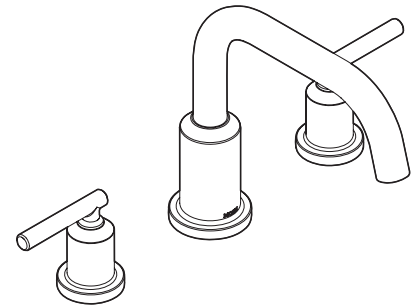

Buy it for looks. Buy it for life.®

Specifications

DESCRIPTION

- Metal construction with chrome finish
- Hot and cold temperature indicators available

OPERATION

- Lever style handles
- Rotate hot side handle counterclockwise to open (clockwise to close) and the cold side handle clockwise to open and (counterclockwise to close)

**Gibson™
Two-Handle Roman Tub
Faucet Trim**

Models: T961

Valves: 4792, 4793, 4794,
4796, 4797, 4798

CRITICAL DIMENSIONS

(DO NOT SCALE)