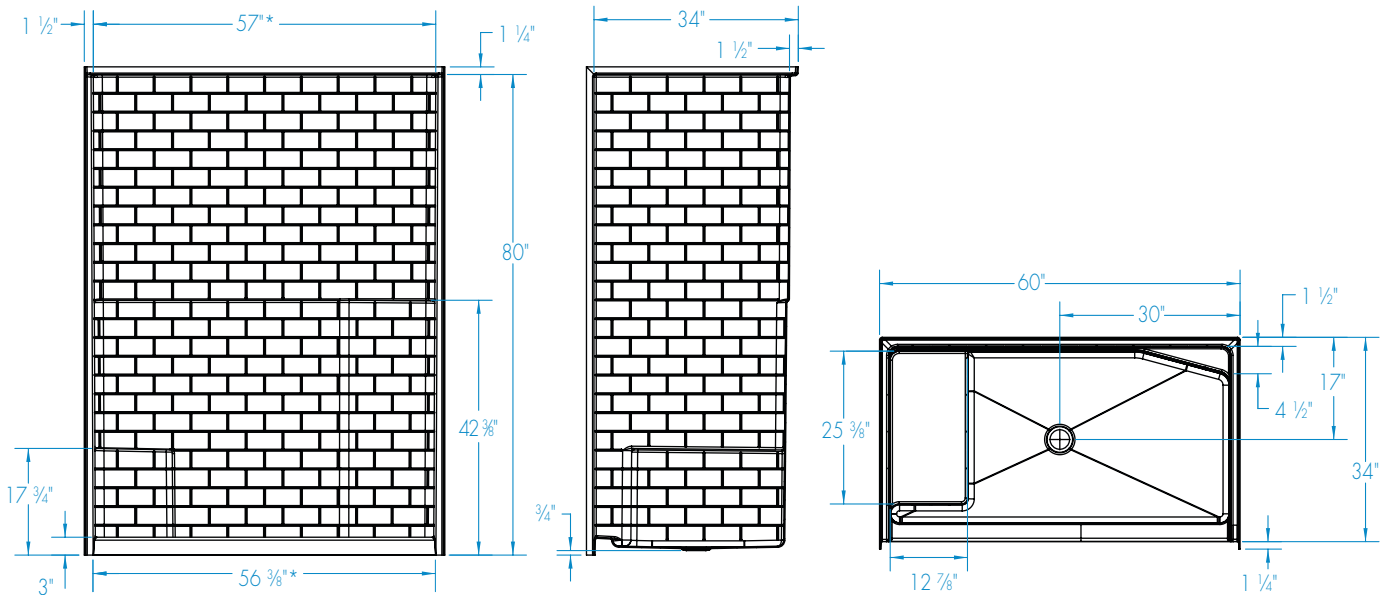

16034STTS – EVERYDAY SHOWERS

60 x 34 x 80 inches

FEATURES

- Shower stall
- Subway tile
- Molded seat (left or right hand)
- Molded toiletry shelf
- Low 3" threshold
- Slip-resistant textured bottom
- Center drain
- AcrylX™ applied acrylic surface
- Lifetime limited warranty

COLOR OPTIONS

Stock	Upgraded	Premium
White	Almond Linen/Biscuit Bone	Black Mexican Sand Sand Bar Sterling Silver

16034STTS

60 x 34 x 80 inches

*Dimensional differences in the enclosure opening should be noted for shower door consideration.

DIMENSIONS

Specifications	inches
Width: Overall / Net	60
Depth: Overall / Net	35 1/4 / 34
Height: Overall / Net	81 1/4 / 80
Enclosure Opening	56 3/8 - 57 drafted
Skirt Height	3
Drain Rough-In (from Back Wall)	17
Drain Rough-In (from Side Wall)	30
Drain: Diameter / Clearance	3 1/4 / 3/4

FRAMING DIMENSIONS inches

Type	D Depth	W Width	H Height	A	B	C
Alcove	35 1/4	60 1/8	-	Box Out	30	17