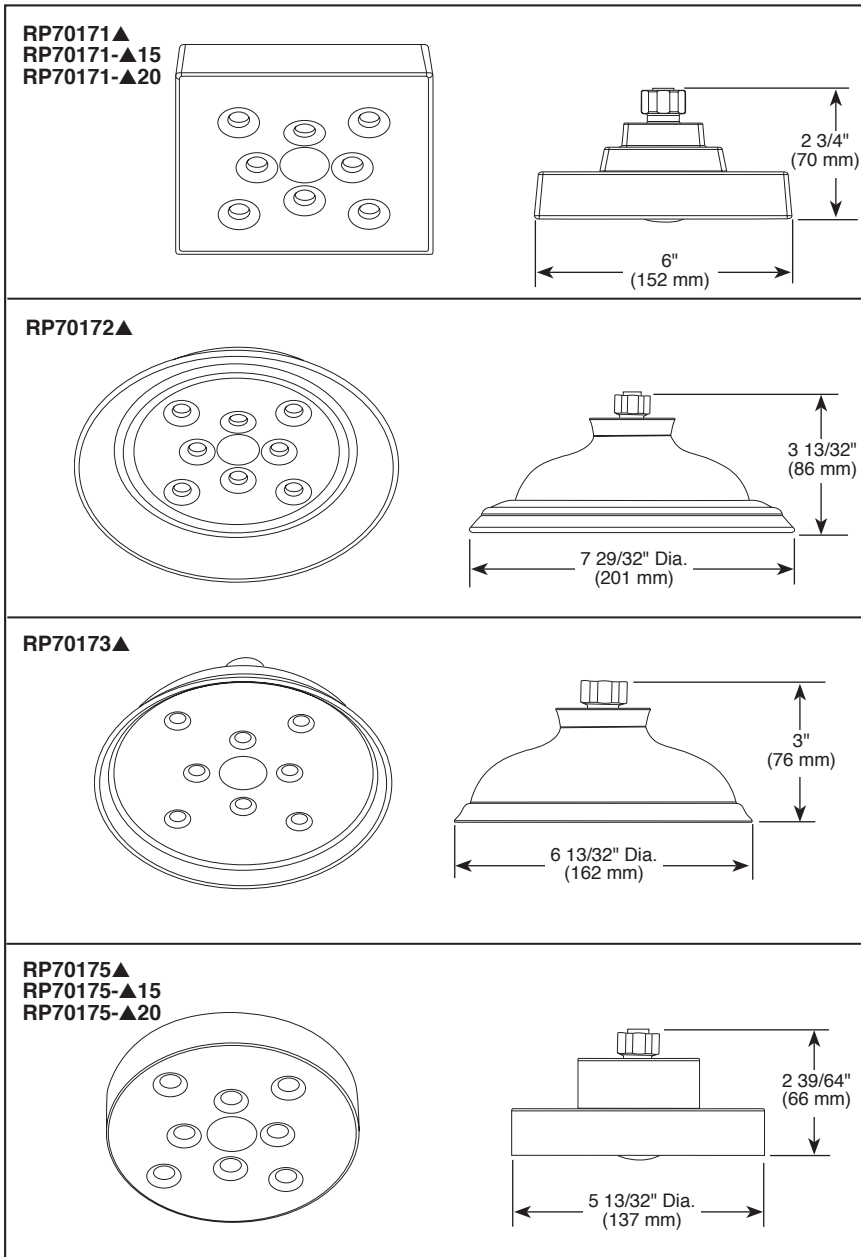

see what Delta can do™

WATER EFFICIENT SHOWERHEADS

■ H₂Okinetic Technology®

Submitted Model No.: _____

Specific Features: _____

▲ Designate Proper Finish Suffix

Delta reserves the right (1) to make changes in specifications and materials, and (2) to change or discontinue models, both without notice or obligation. Dimensions are for reference only. See current full-line price book or www.deltafaucet.com for finish options and product availability.

DSP-B-RP70172 Rev. F

STANDARD SPECIFICATIONS

- H₂Okinetic spray
- Standard 1/2" pipe fitting
- Maximum 1.5 gpm @ 80 psi, 5.7 L/min @ 550 kPa (RP70171-▲15 & RP70175-▲15)
- Maximum 1.75 gpm @ 80 psi, 6.6 L/min @ 550 kPa (RP70171▲, RP70172▲, RP70173▲ & RP70175▲)
- Maximum 2.0 gpm @ 80 psi, 7.6 L/min @ 550 kPa (RP70171-▲20 & RP70175-▲20)