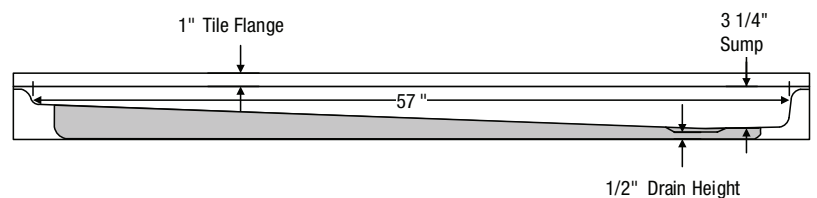

Model Numbers

PFSBS6030R 60" x 30" shower base - RH
PFSBS6030L 60" x 30" shower base - LH

Warranty and Codes

This product comes complete with installation, operating, care and maintenance instructions. All PROFLO fixtures carry a 1-year limited warranty. In an effort to continually improve our products, we will make design changes form time to time. We reserve the right to ship newly designed product to fill any order unless we agree in writing to do otherwise.