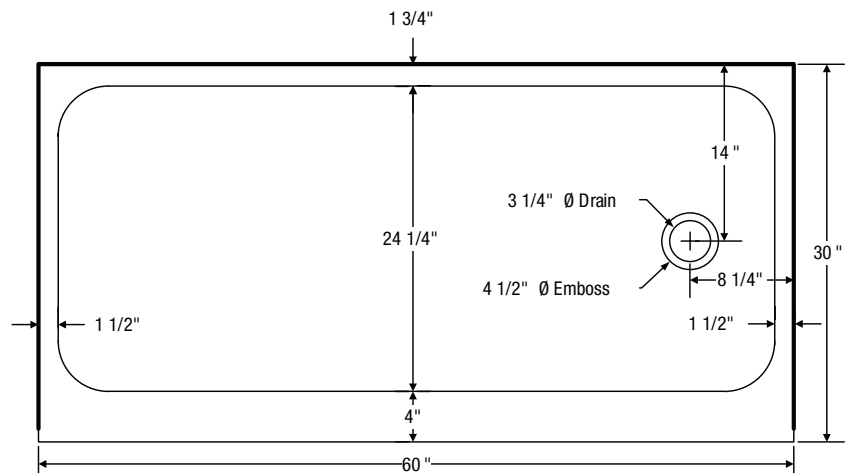

# **Enameled Steel Shower Bases 60"x 30"**

## **Product Features**

- Enameled Steel Shower Base
- 60" x 30" x 4"
- High gloss stain resistant porcelain finish
- Slip resistant bottom
- 3 sided 1" tile flange
- Full length support pad
- Weight: 45 lbs

## **Model Numbers**

**PFSBS6030R** 60" x 30" shower base - RH  
**PFSBS6030L** 60" x 30" shower base - LH