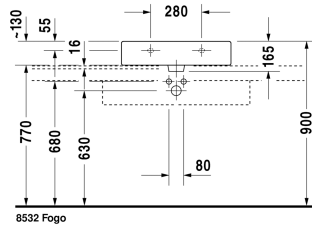

Vero Washbasin ground # 045460..27 / 045460..28 / 045460..88 / 045460..25

|< 23 5/8" Inch >|

Washbasin ground	Dimension	Weight	Order number
with faucet deck, hardware included, wall-mounted, cUPC® listed*, 23 5/8" Inch			
Colors			
00 White 08 Black			
Variant			
● with overflow	23 5/8" x 18 1/4" Inch	39.5 lb	045460..27
☒ with overflow	23 5/8" x 18 1/4" Inch	39.5 lb	045460..28
●●● with overflow	23 5/8" x 18 1/4" Inch	39.5 lb	045460..88
●●● with overflow	23 5/8" x 18 1/4" Inch	39.5 lb	045460..25
Infobox			
* Complies with following standards: ASME A112.19.2/CSA B45.1, Washbasin is not ADA compliant in combination with pedestal, siphon cover or metal console			
Sanitary ceramics with the special WonderGliss surface finish will remain clean and attractive-looking for a long time to come. When ordering WonderGliss please add a "1" as eleventh digit to the model number.			
Accessory for ceramics			
Push button drain assembly for washbasins with overflow	2" Inch	0.8 lb	005052
Design Siphon		3.3 lb	005036
Suitable products			

All drawings contain the necessary measurements which are subject to standard tolerances. They are stated in inch & mm and are non-binding. Exact measurements, in particular for customized installation scenarios, can only be taken from the finished ceramic piece.