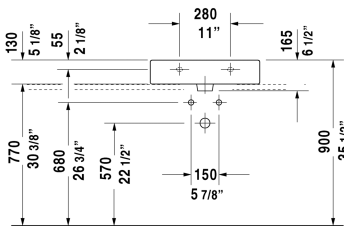

Vero Washbasin ground # 045460..27 / 045460..28 / 045460..88 / 045460..25

|< 23 5/8" Inch >|

Washbasin ground	Dimension	Weight	Order number
with faucet deck, hardware included, wall-mounted, cUPC® listed*, 23 5/8" Inch			
Colors			
00 White 08 Black			
Variant			
● with overflow	23 5/8" x 18 1/4" Inch	39.5 lb	045460..27
☒ with overflow	23 5/8" x 18 1/4" Inch	39.5 lb	045460..28
●●● with overflow	23 5/8" x 18 1/4" Inch	39.5 lb	045460..88
●●● with overflow	23 5/8" x 18 1/4" Inch	39.5 lb	045460..25
Infobox			
* Complies with following standards: ASME A112.19.2/CSA B45.1, Washbasin is not ADA compliant in combination with pedestal, siphon cover or metal console			
Sanitary ceramics with the special WonderGliss surface finish will remain clean and attractive-looking for a long time to come. When ordering WonderGliss please add a "1" as eleventh digit to the model number.			
Accessory for ceramics			
Push button drain assembly for washbasins with overflow	2" Inch	0.8 lb	005052
Design Siphon		3.3 lb	005036
Suitable products			

All drawings contain the necessary measurements which are subject to standard tolerances. They are stated in inch & mm and are non-binding. Exact measurements, in particular for customized installation scenarios, can only be taken from the finished ceramic piece.