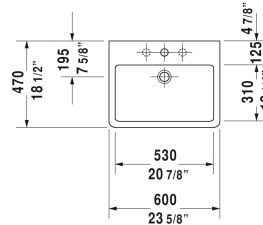

Vero Washbasin ground # 045460..27 / 045460..28 / 045460..88 / 045460..25

|< 23 5/8" Inch >|

Washbasin ground	Dimension	Weight	Order number
with faucet deck, hardware included, wall-mounted, cUPC® listed*, 23 5/8" Inch			
Colors			
00 White 08 Black			
Variant			
● with overflow	23 5/8" x 18 1/4" Inch	39.5 lb	045460..27
☒ with overflow	23 5/8" x 18 1/4" Inch	39.5 lb	045460..28
●●● with overflow	23 5/8" x 18 1/4" Inch	39.5 lb	045460..88
●●● with overflow	23 5/8" x 18 1/4" Inch	39.5 lb	045460..25
Infobox			
* Complies with following standards: ASME A112.19.2/CSA B45.1, Washbasin is not ADA compliant in combination with pedestal, siphon cover or metal console			
Sanitary ceramics with the special WonderGliss surface finish will remain clean and attractive-looking for a long time to come. When ordering WonderGliss please add a "1" as eleventh digit to the model number.			
Accessory for ceramics			
Push button drain assembly for washbasins with overflow	2" Inch	0.8 lb	005052
Design Siphon		3.3 lb	005036
Suitable products			