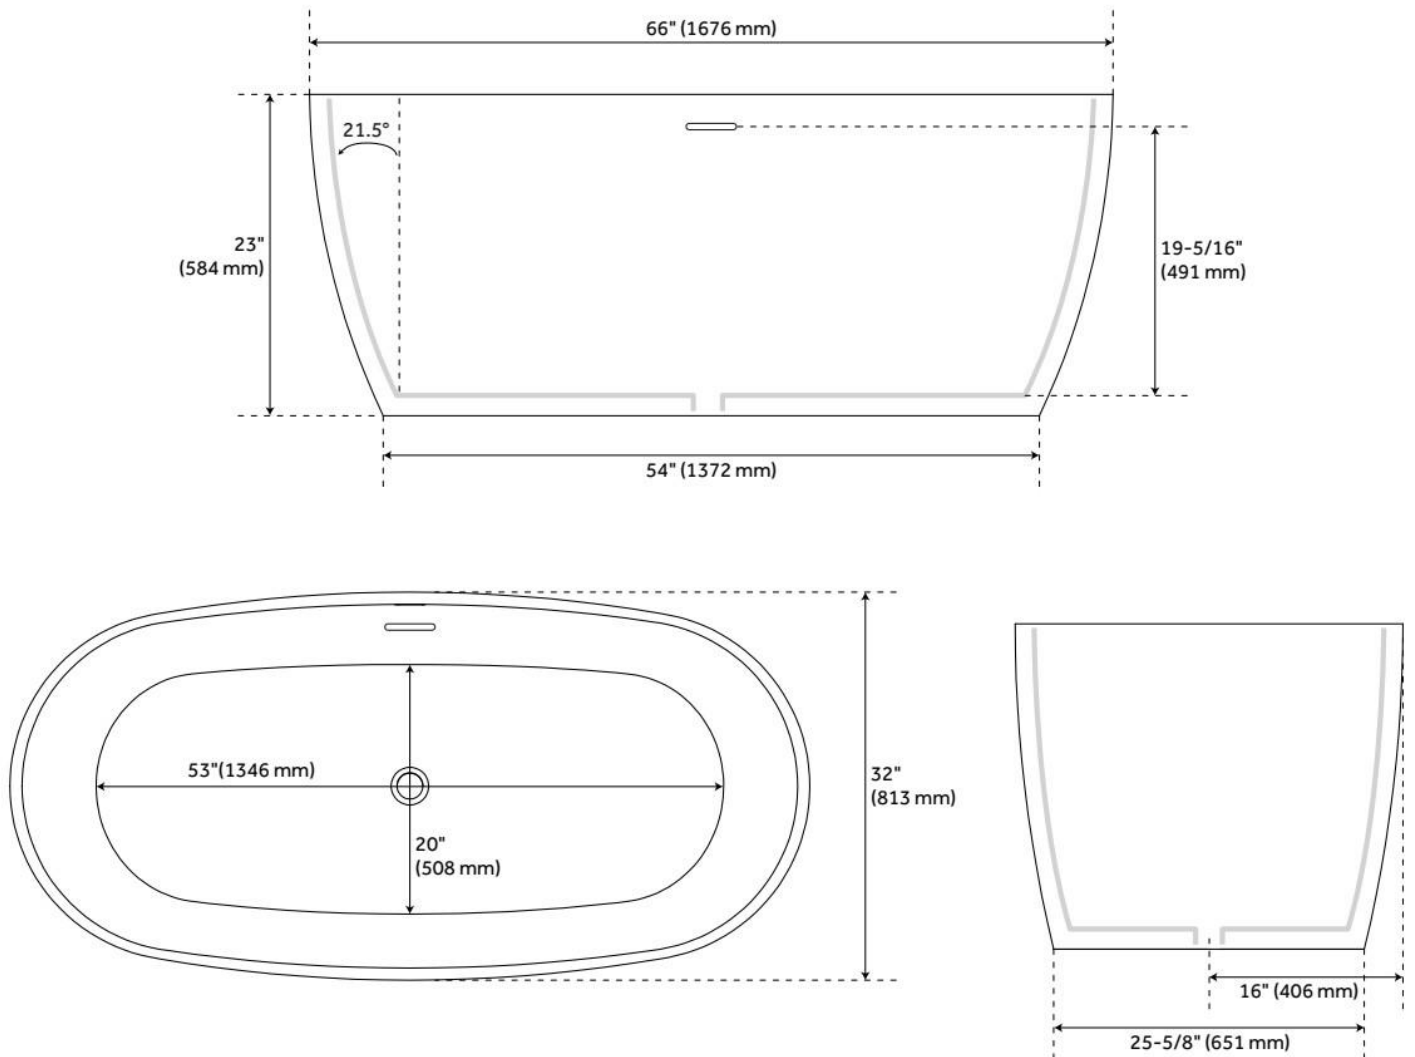

66" OCALA SOLID SURFACE FREESTANDING TUB

SKU: 447011
Code: SH447011

REVISED 8/14/2024