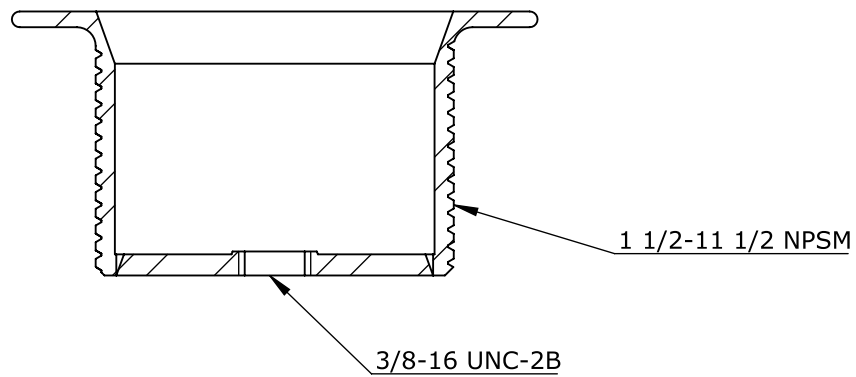

PFW0910

No.	Part name	Material
1	3/8" TAPPED COARSE THREAD DRAIN INSERT	Zinc