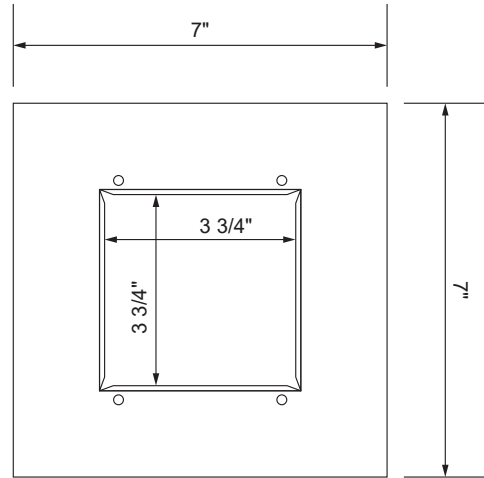

**Mini Stainless Steel Ice Maker Outlet Box  
With Lead Free Qtr-turn Arrester Valve**

**Specifications:**

Furnish and install Metal Dishwasher Box. Metal Dishwasher Box shall have a chrome plated quarter-turn ball valve. Unit shall be Water-Tite product code checked below with the appropriate valve connection as manufactured by IPS Corporation in Collierville, TN.

Item #	Product Description	Model #	Units/Case
88525	Brass Qtr Turn Hammer Arrester Valve, Installed, 1/2" Sweat Conx.	SSMIB6AB	5
88526	Brass Qtr Turn Hammer Arrester Valve, Installed, 1/2" CPVC Conx.	SSMIB7AB	5
88527	Brass Qtr Turn Hammer Arrester Valve, Installed, 1/2" F1807 Conx.	SSMIB8AB	5
88528	Brass Qtr Turn Hammer Arrester Valve, Installed, 1/2" F1960 Conx.	SSMIB9AB	5