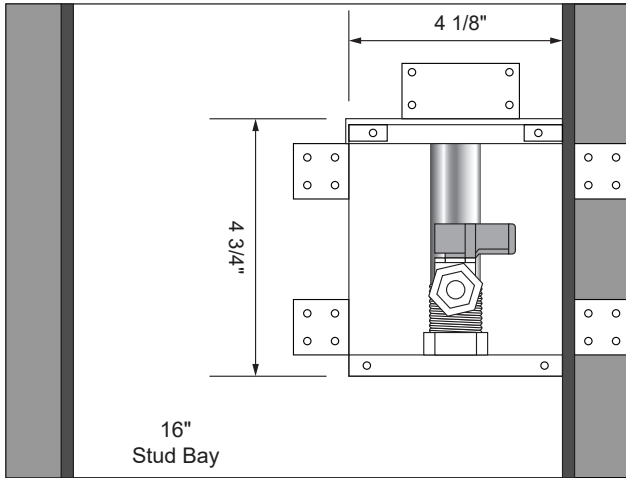

**Mini Stainless Steel Ice Maker Outlet Box  
With Lead Free Qtr-turn Arrester Valve**

**Specifications:**

Furnish and install Metal Dishwasher Box. Metal Dishwasher Box shall have a chrome plated quarter-turn ball valve. Unit shall be Water-Tite product code checked below with the appropriate valve connection as manufactured by IPS Corporation in Collierville, TN.

Item #	Product Description	Model #	Units/Case
88525	Brass Qtr Turn Hammer Arrester Valve, Installed, 1/2" Sweat Conx.	SSMIB6AB	5
88526	Brass Qtr Turn Hammer Arrester Valve, Installed, 1/2" CPVC Conx.	SSMIB7AB	5
88527	Brass Qtr Turn Hammer Arrester Valve, Installed, 1/2" F1807 Conx.	SSMIB8AB	5
88528	Brass Qtr Turn Hammer Arrester Valve, Installed, 1/2" F1960 Conx.	SSMIB9AB	5