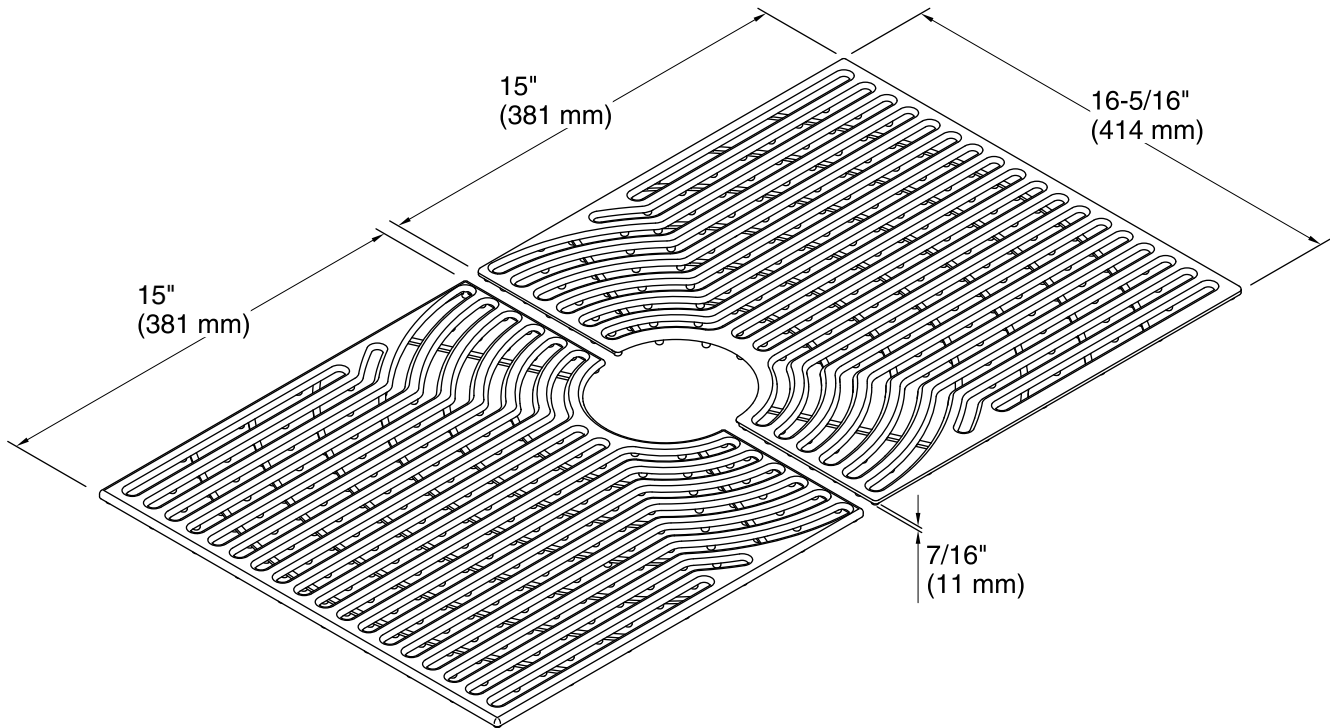

Features

- Silicone basin mat.
- Protects bottom of sink from scratching.
- Feet elevate mat to allow water flow.
- Mat has hole to accomodate drain opening.
- Dishwasher-safe.
- Set measures 16.3" x 30".
- 2 Mats Per Set - Right side and Left side.
- Color - Ash Grey.
- Fits Ludington large single basin sink 20022.

Color Code Description

ASH

Technical Information

All product dimensions are nominal.