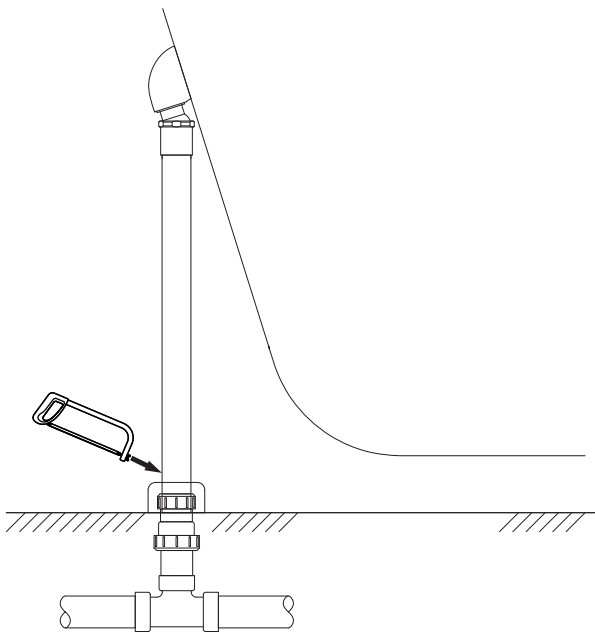

1. Snip Screw
2. Overflow Plate with Pad Washer
3. Shaped Washer
4. Overflow Body
5. Overflow Pipe
6. Shroud
7. Waste Body
8. Foam Washer
9. Rubber Washer
10. Back Nut (K17 only)
11. Spacer Nut (K51 only)

1.