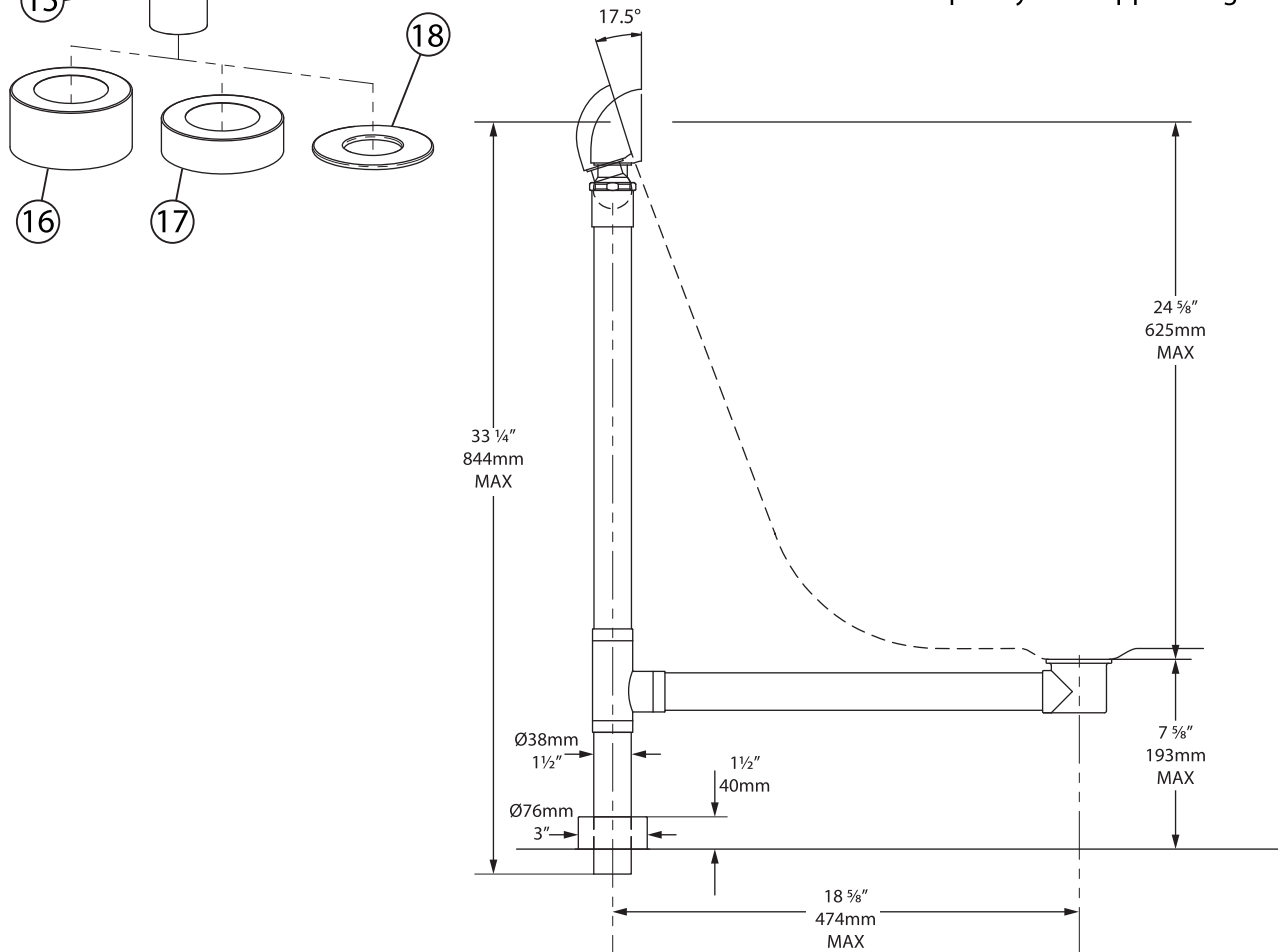

K50

Fitting instructions
Notice d'installation
Instrucciones de montaje
Montageanleitung
Istruzioni di montaggio
Montagehandleiding
Instrukcja montażu
Указания по креплению

1. Overflow Body with Swivel Head
2. Contemporary Overflow Cover Plate with Pad Washer
3. Snip Screw
4. Screw
5. Traditional Overflow Cover Plate with Foam Washer
6. Shaped Washer
7. Overflow Tube
8. Chrome Nut
9. Washer
10. Washer
11. Chrome Nut
12. T-Piece
13. Washer
14. Chrome Nut
15. Down Tube
16. Full Height Shroud
17. Half Height Shroud
18. Flat Shroud
19. Horizontal Tube
20. Waste Body
21. O-Ring
22. Foam Washer
23. Strainer
24. Screw
25. Thread Cap
26. Traditional Plug & Chain
27. Contemporary 'Toe Tapper' Plug

Warning, some baths may require a below floor level rough in

Amalfi
Elwick
Marlborough
Monaco
Toulouse
York
Worcester

1.

2a.

2b.