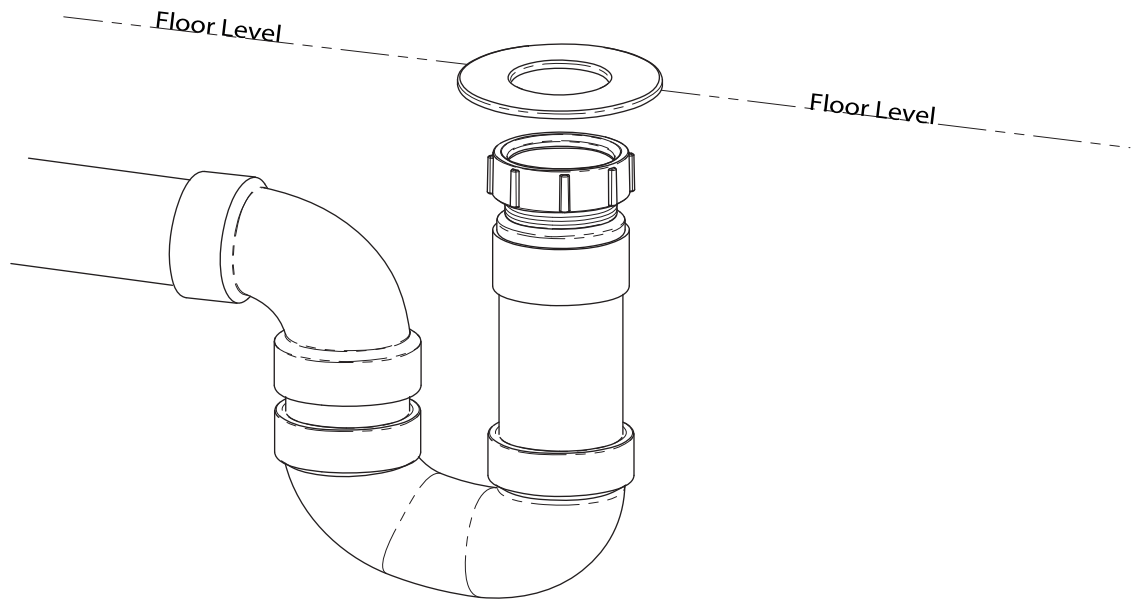

K50

Fitting instructions
Notice d'installation
Instrucciones de montaje
Montageanleitung
Istruzioni di montaggio
Montagehandleiding
Instrukcja montażu
Указания по креплению

1. Overflow Body with Swivel Head
2. Contemporary Overflow Cover Plate with Pad Washer
3. Snip Screw
4. Screw
5. Traditional Overflow Cover Plate with Foam Washer
6. Shaped Washer
7. Overflow Tube
8. Chrome Nut
9. Washer
10. Washer
11. Chrome Nut
12. T-Piece
13. Washer
14. Chrome Nut
15. Down Tube
16. Full Height Shroud
17. Half Height Shroud
18. Flat Shroud
19. Horizontal Tube
20. Waste Body
21. O-Ring
22. Foam Washer
23. Strainer
24. Screw
25. Thread Cap
26. Traditional Plug & Chain
27. Contemporary 'Toe Tapper' Plug

Warning, some baths may require a below floor level rough in

Amalfi
Elwick
Marlborough
Monaco
Toulouse
York
Worcester

1.

2a.

2b.