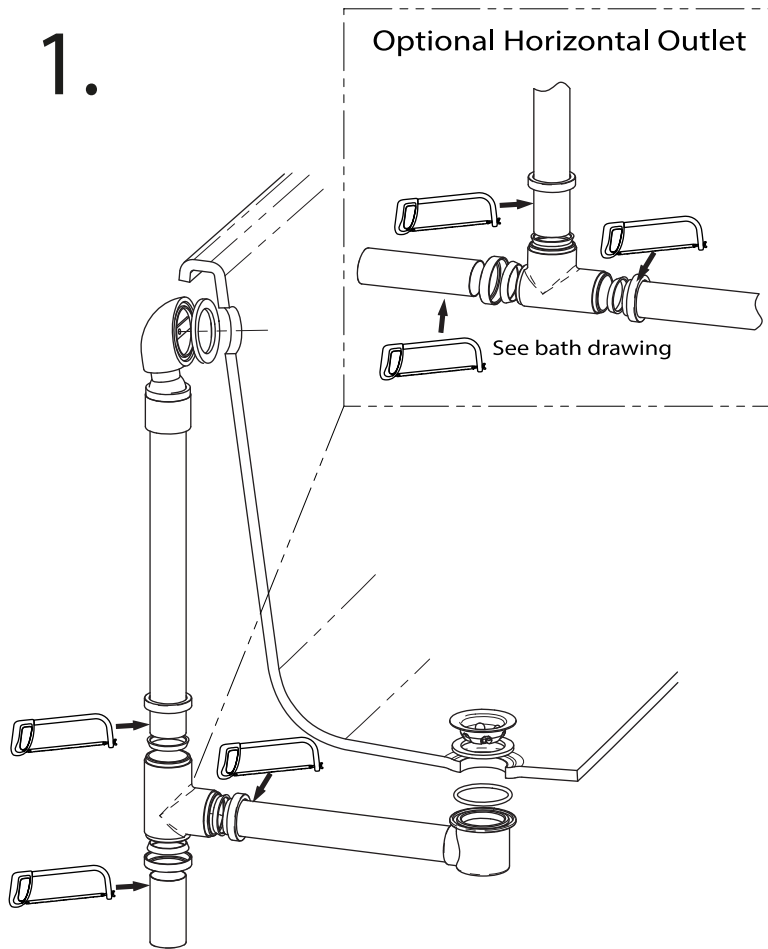

K50

Fitting instructions
Notice d'installation
Instrucciones de montaje
Montageanleitung
Istruzioni di montaggio
Montagehandleiding
Instrukcja montażu
Указания по креплению

1. Overflow Body with Swivel Head
2. Contemporary Overflow Cover Plate with Pad Washer
3. Snip Screw
4. Screw
5. Traditional Overflow Cover Plate with Foam Washer
6. Shaped Washer
7. Overflow Tube
8. Chrome Nut
9. Washer
10. Washer
11. Chrome Nut
12. T-Piece
13. Washer
14. Chrome Nut
15. Down Tube
16. Full Height Shroud
17. Half Height Shroud
18. Flat Shroud
19. Horizontal Tube
20. Waste Body
21. O-Ring
22. Foam Washer
23. Strainer
24. Screw
25. Thread Cap
26. Traditional Plug & Chain
27. Contemporary 'Toe Tapper' Plug

Warning, some baths may require a below floor level rough in

Amalfi
Elwick
Marlborough
Monaco
Toulouse
York
Worcester

1.

2a.

2b.