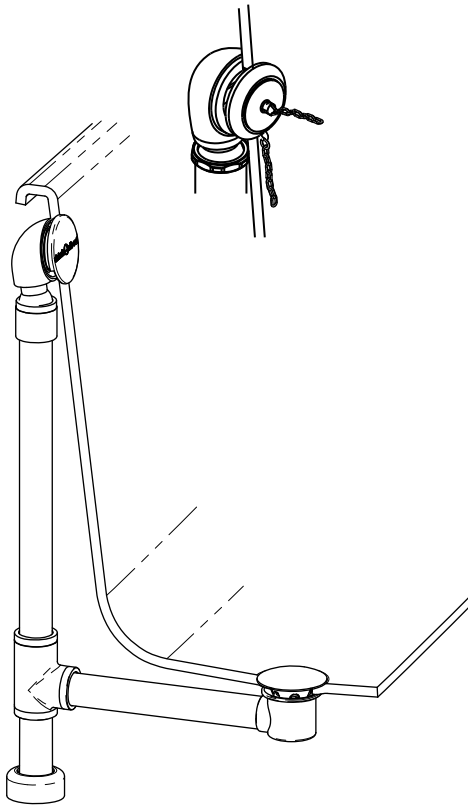

K50

Fitting instructions
Notice d'installation
Instrucciones de montaje
Montageanleitung
Istruzioni di montaggio
Montagehandleiding
Instrukcja montażu
Указания по креплению

1. Overflow Body with Swivel Head
2. Contemporary Overflow Cover Plate with Pad Washer
3. Snip Screw
4. Screw
5. Traditional Overflow Cover Plate with Foam Washer
6. Shaped Washer
7. Overflow Tube
8. Chrome Nut
9. Washer
10. Washer
11. Chrome Nut
12. T-Piece
13. Washer
14. Chrome Nut
15. Down Tube
16. Full Height Shroud
17. Half Height Shroud
18. Flat Shroud
19. Horizontal Tube
20. Waste Body
21. O-Ring
22. Foam Washer
23. Strainer
24. Screw
25. Thread Cap
26. Traditional Plug & Chain
27. Contemporary 'Toe Tapper' Plug

Warning, some baths may require a below floor level rough in

Amalfi
Elwick
Marlborough
Monaco
Toulouse
York
Worcester

1.

2a.

2b.