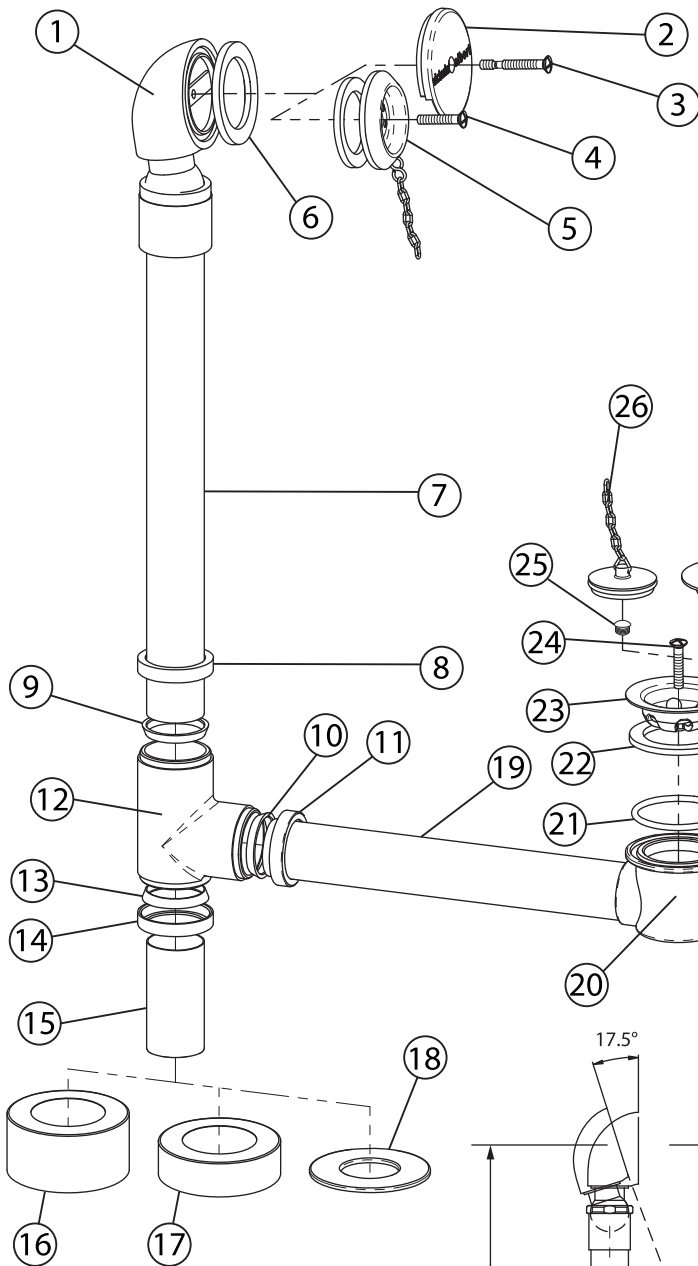

K50

Fitting instructions
Notice d'installation
Instrucciones de montaje
Montageanleitung
Istruzioni di montaggio
Montagehandleiding
Instrukcja montażu
Указания по креплению

1. Overflow Body with Swivel Head
2. Contemporary Overflow Cover Plate with Pad Washer
3. Snip Screw
4. Screw
5. Traditional Overflow Cover Plate with Foam Washer
6. Shaped Washer
7. Overflow Tube
8. Chrome Nut
9. Washer
10. Washer
11. Chrome Nut
12. T-Piece
13. Washer
14. Chrome Nut
15. Down Tube
16. Full Height Shroud
17. Half Height Shroud
18. Flat Shroud
19. Horizontal Tube
20. Waste Body
21. O-Ring
22. Foam Washer
23. Strainer
24. Screw
25. Thread Cap
26. Traditional Plug & Chain
27. Contemporary 'Toe Tapper' Plug

Warning, some baths may require a below floor level rough in

Amalfi
Elwick
Marlborough
Monaco
Toulouse
York
Worcester

1.

2a.

2b.