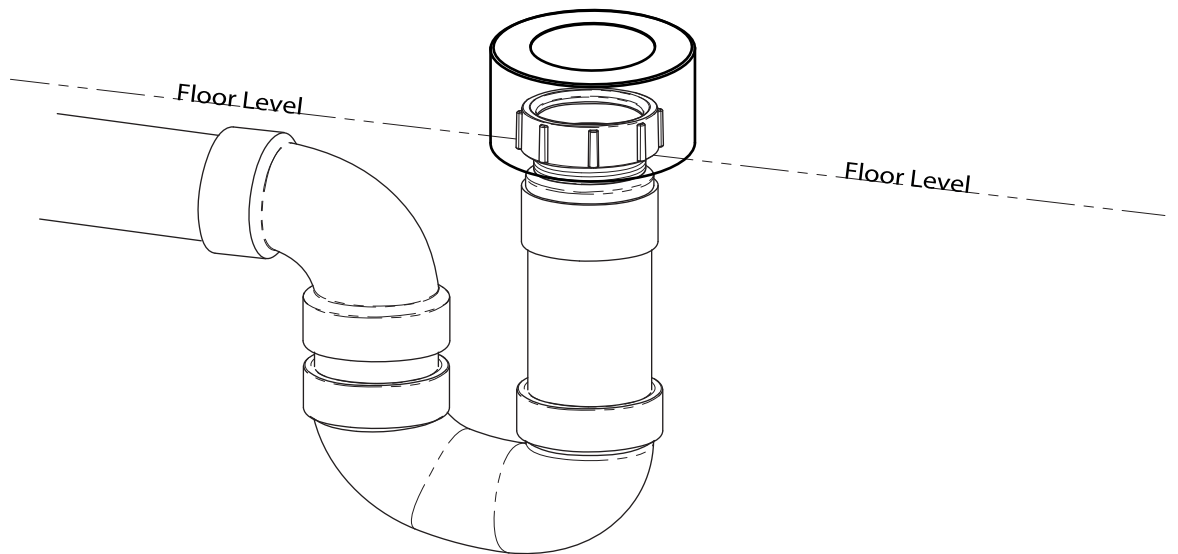

K50

Fitting instructions
Notice d'installation
Instrucciones de montaje
Montageanleitung
Istruzioni di montaggio
Montagehandleiding
Instrukcja montażu
Указания по креплению

1. Overflow Body with Swivel Head
2. Contemporary Overflow Cover Plate with Pad Washer
3. Snip Screw
4. Screw
5. Traditional Overflow Cover Plate with Foam Washer
6. Shaped Washer
7. Overflow Tube
8. Chrome Nut
9. Washer
10. Washer
11. Chrome Nut
12. T-Piece
13. Washer
14. Chrome Nut
15. Down Tube
16. Full Height Shroud
17. Half Height Shroud
18. Flat Shroud
19. Horizontal Tube
20. Waste Body
21. O-Ring
22. Foam Washer
23. Strainer
24. Screw
25. Thread Cap
26. Traditional Plug & Chain
27. Contemporary 'Toe Tapper' Plug

Warning, some baths may require a below floor level rough in

Amalfi
Elwick
Marlborough
Monaco
Toulouse
York
Worcester

1.

2a.

2b.