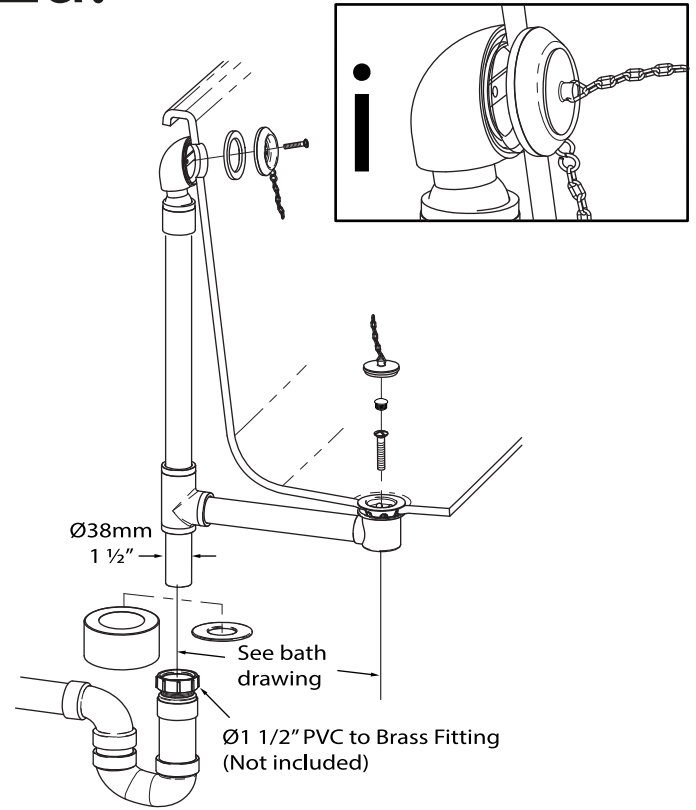

K50

Fitting instructions
Notice d'installation
Instrucciones de montaje
Montageanleitung
Istruzioni di montaggio
Montagehandleiding
Instrukcja montażu
Указания по креплению

1. Overflow Body with Swivel Head
2. Contemporary Overflow Cover Plate with Pad Washer
3. Snip Screw
4. Screw
5. Traditional Overflow Cover Plate with Foam Washer
6. Shaped Washer
7. Overflow Tube
8. Chrome Nut
9. Washer
10. Washer
11. Chrome Nut
12. T-Piece
13. Washer
14. Chrome Nut
15. Down Tube
16. Full Height Shroud
17. Half Height Shroud
18. Flat Shroud
19. Horizontal Tube
20. Waste Body
21. O-Ring
22. Foam Washer
23. Strainer
24. Screw
25. Thread Cap
26. Traditional Plug & Chain
27. Contemporary 'Toe Tapper' Plug

Warning, some baths may require a below floor level rough in

Amalfi
Elwick
Marlborough
Monaco
Toulouse
York
Worcester

1.

2a.

2b.