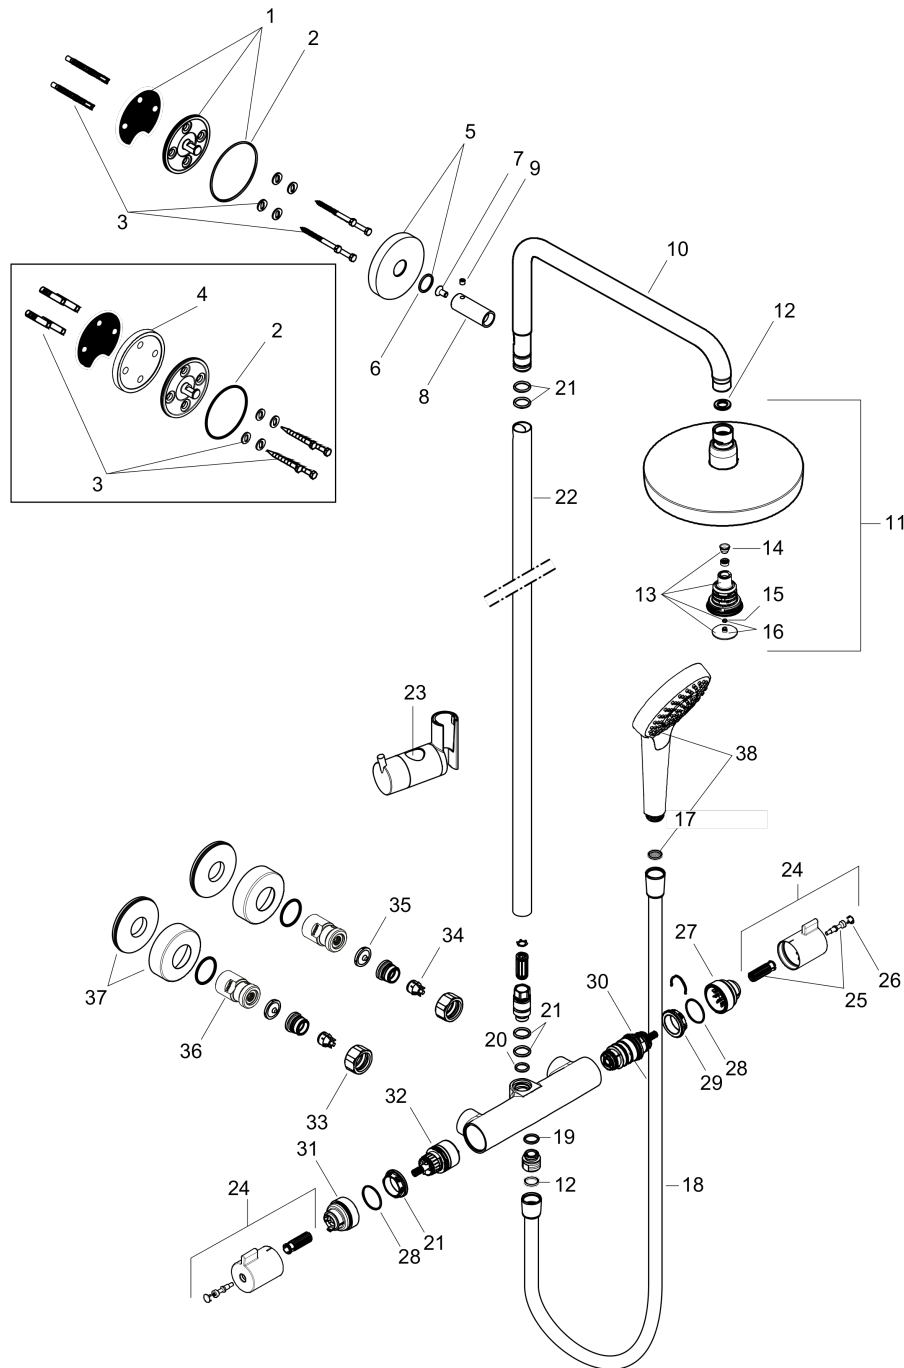

Croma Select S
Showerpipe 180 2-Jet, 2.0 GPM
 Finishes : **chrome** Part no. : **27254001**

Exploded drawing

Year of production: >03/16

Croma Select S
Showerpipe 180 2-Jet, 2.0 GPM
 Finishes : **chrome** Part no. : **27254001**

Spare parts list

Year of production: >03/16

Pos.	Description	Part no.	PC	PU
1	wall flange	95687000	0	1
2	O-ring 72x2	98395000	0	1
3	mounting set	98716000	0	1
4	tile-matching-disk	98681000	0	1
5	escutcheon Ø 80 mm	95691000	0	1
6	O-ring 20x2	98165000	0	1
7	screw	92137000	0	1
8	sleeve	92166000	0	1
9	hollow set screw M6x5	98447000	0	1
10	shower arm	92348000	0	1
11	showerhead cpl.	26523001	0	1
12	seal	98058000	0	1
13	selector assy	98343000	0	1
14	filter	97735000	0	1
15	O-ring 3x1	98384000	0	1
16	cover	98344000	0	1
17	filter packing	94246000	0	1
18	shower hose 1,60 m	28276003	0	1
19	O-ring 14x2	98129000	0	1
20	O-ring 12x2,25	98382000	0	1
21	O-ring 15x2,5	98131000	0	1
22	pipe 973 mm	92468000	0	1
23	support, assy	97651000	0	1
24	handle	95836001	0	1
25	handle fixing set	95843001	0	1
26	cover cap	95433000	0	1
27	safety set for temperature control	95839001	0	1
28	O-ring 26x1,5	98390000	0	1
29	nut	98913000	0	1
30	thermostat cartridge	98282001	0	1
31	stop ring for flow control	95927000	0	1
32	shut off unit with selector	98283000	0	1
33	set of nuts	96157000	0	1
34	non return valve	96737000	0	1
35	filter packing	96922000	0	1
36	isolation valve	98341000	0	1
37	escutcheon	98340000	0	1
38	handshower	26801401	0	1