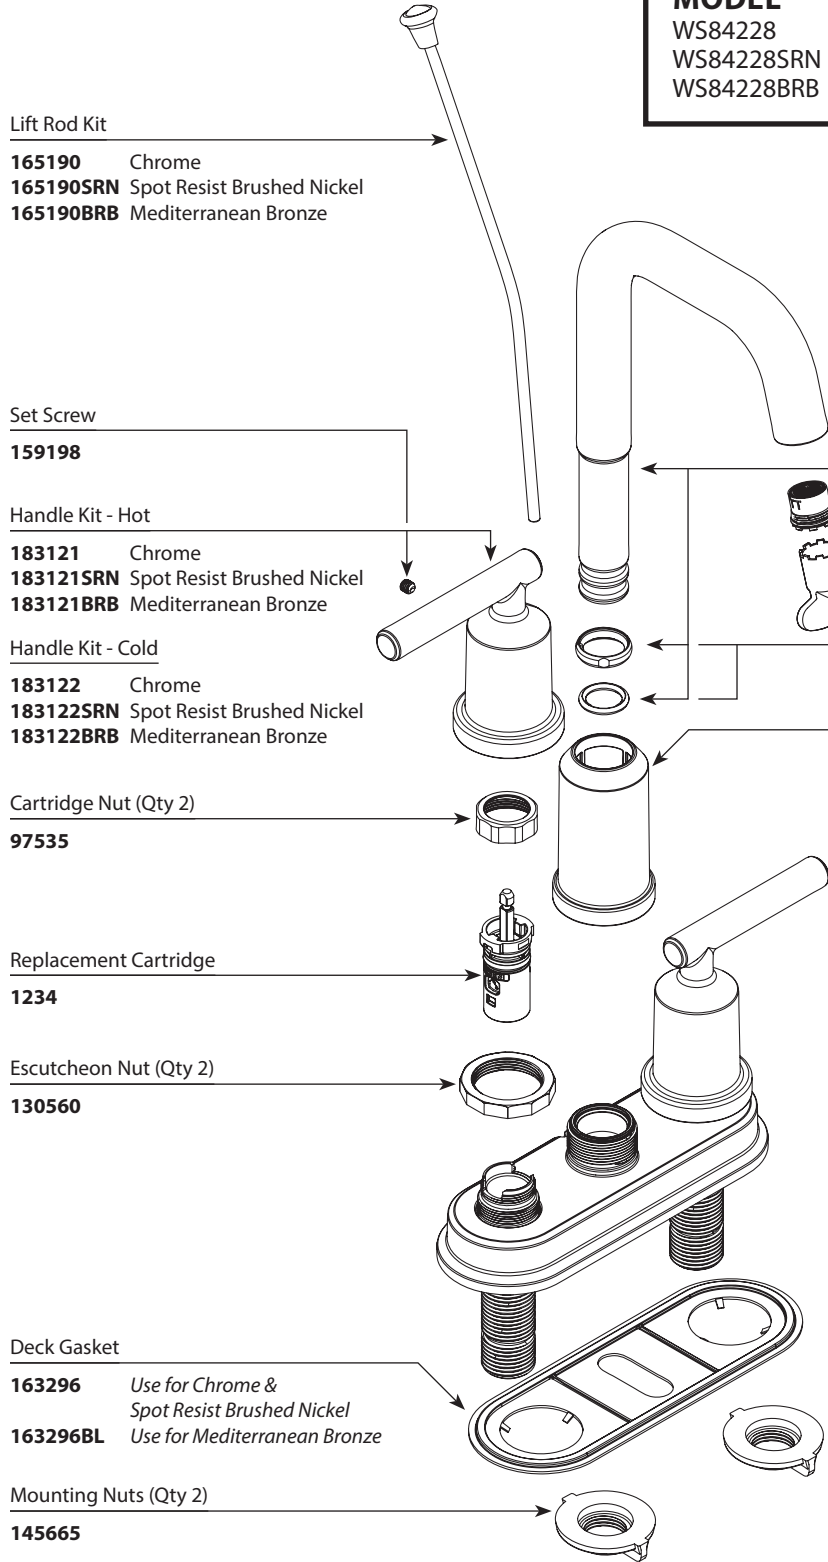

Lift Rod Kit

- 165190 Chrome
- 165190SRN Spot Resist Brushed Nickel

Set Screw (requires 3/32" hex key)

159198

Handle Kit - Hot

- 183121 Chrome
- 183121SRN Spot Resist Brushed Nickel

Handle Kit - Cold

- 183122 Chrome
- 183122SRN Spot Resist Brushed Nickel

Spout Hub Kit

- 191772 Chrome
- 191772SRN Spot Resist Brushed Nickel

WASTE ASSEMBLIES

For Waste Service Order Full Assembly

Non-Metallic Waste Assembly

- 151018 Chrome
- 151018CSL Classic Stainless (Use for Spot Resist Brushed Nickel)
- 151018BRB Mediterranean Bronze

USE ON DECKS
< 1/4" (6mm)

Thin Deck
Spacer Kit (Qty 2)

146936

USE ON DECKS
> 1-3/16" (30mm)

Thick Deck
Extension
Kit (Qty 2)

100818

■ Order by Part Number

GIBSON™		
Two Handle Centerset Lavatory Faucet		
MODEL	FINISH	NOTES
WS84228	Chrome	Non-Metallic Waste
WS84228SRN	Spot Resist Brushed Nickel	Non-Metallic Waste
WS84228BRB	Mediterranean Bronze	Non-Metallic Waste

Lift Rod Kit
165190 Chrome
165190SRN Spot Resist Brushed Nickel
165190BRB Mediterranean Bronze

Set Screw
159198

Handle Kit - Hot
183121 Chrome
183121SRN Spot Resist Brushed Nickel
183121BRB Mediterranean Bronze