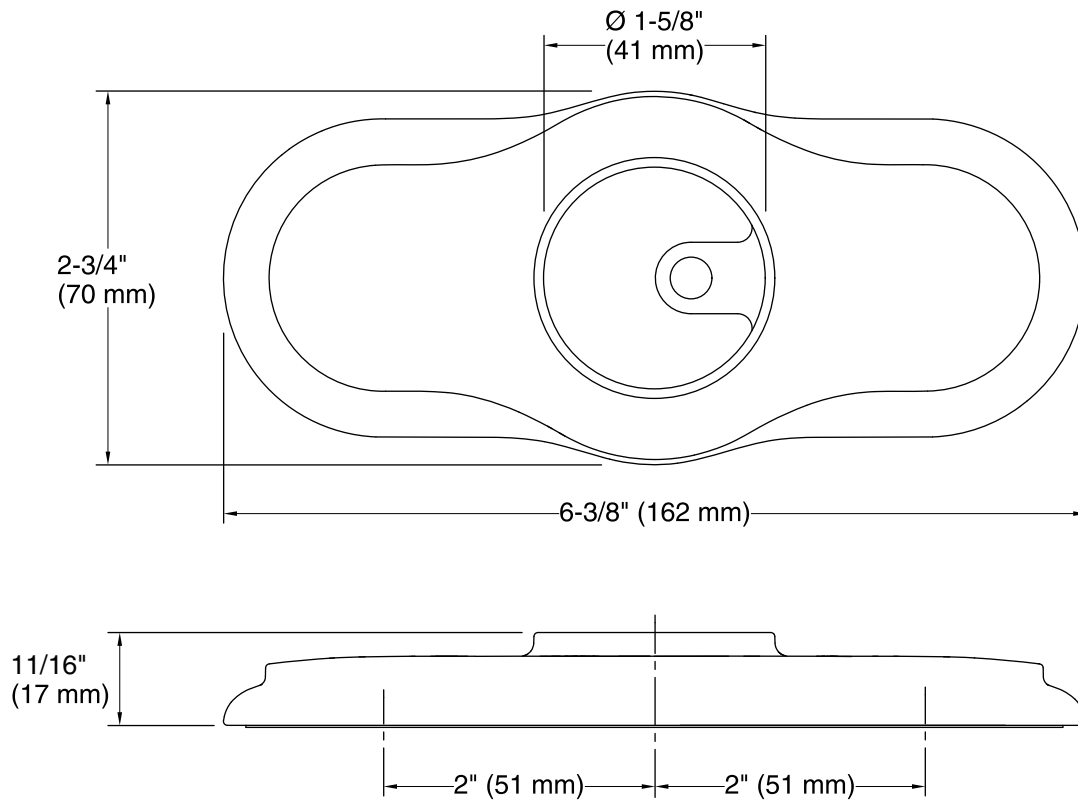

Features

- KOHLER finishes resist corrosion and tarnishing.
- Conceals extra faucet holes on sink surface.
- 6-1/3" x 2-3/4" x 11/16"

Material

- Solid brass construction.

Codes/Standards

None Applicable

KOHLER® Faucet Lifetime Limited Warranty

Technical Information

All product dimensions are nominal.

Notes

Install this product according to the installation instructions.