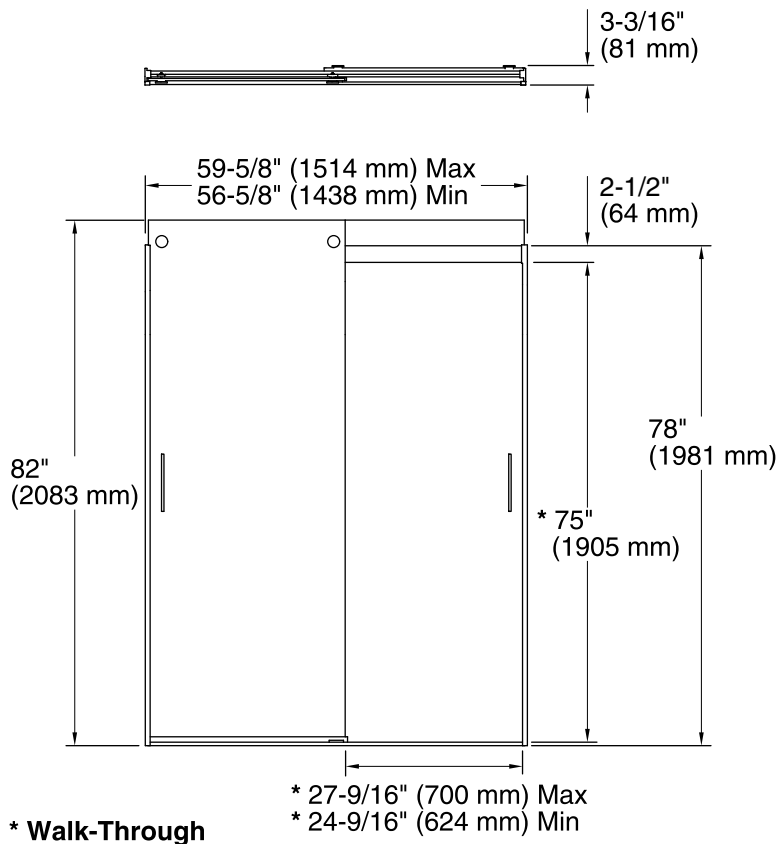

Notes

Install this product according to the installation guide.

The vertical opening should be a minimum of 84-1/2" (2146 mm) to allow for installation clearance.

Technical Information

All product dimensions are nominal.

Installation type: For shower base installation

Opening style: Sliding/Bypass

Opening Width - Min: 56-5/8" (1438 mm)

Opening Width - Max: 59-5/8" (1514 mm)

Walk-through - Min: 24-9/16" (624 mm)

Walk-through - Max: 27-9/16" (700 mm)

Glass thickness: 5/16" (8 mm)

Glass coating: CleanCoat®