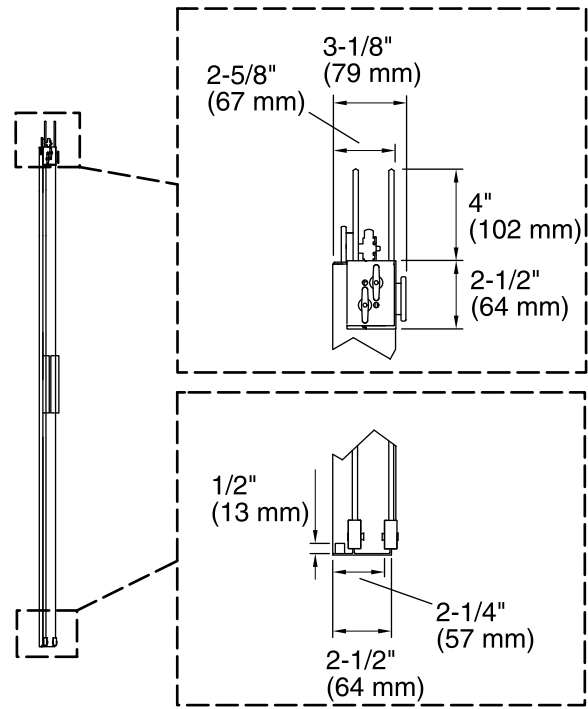

Notes

Install this product according to the installation guide.

The vertical opening should be a minimum of 84-1/2" (2146 mm) to allow for installation clearance.

Technical Information

All product dimensions are nominal.

Installation type: For shower base installation

Opening style: Sliding/Bypass

Opening Width - Min: 56-5/8" (1438 mm)

Opening Width - Max: 59-5/8" (1514 mm)

Walk-through - Min: 24-9/16" (624 mm)

Walk-through - Max: 27-9/16" (700 mm)

Glass thickness: 5/16" (8 mm)

Glass coating: CleanCoat®