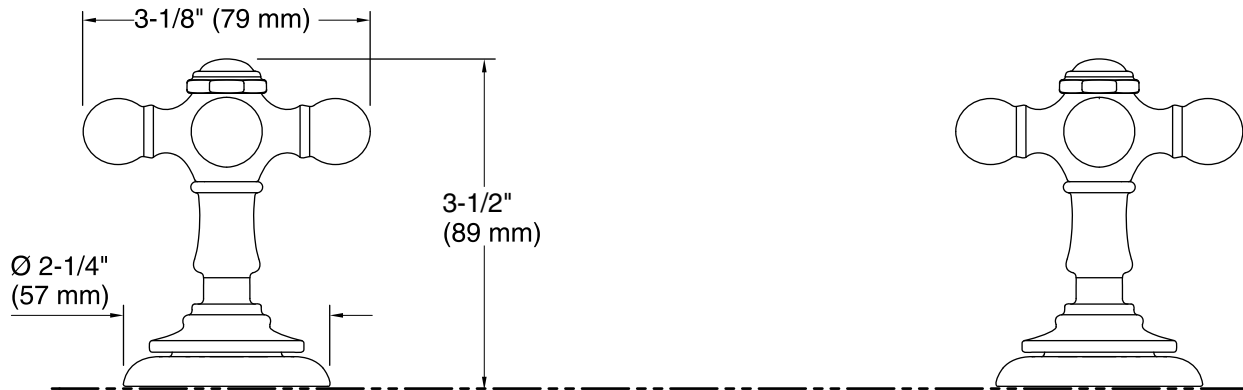

Features

- Two cross lever handles offer separate control of hot and cold water.
- Bath spout sold separately.
- Coordinates with other products in the Artifacts collection.

Material

- Premium metal construction.
- KOHLER finishes resist corrosion and tarnishing.

Installation

- Deck-mount

ADA

Codes/Standards

ASME A112.18.1/CSA B125.1
ADA
ICC/ANSI A117.1

Kohler Faucet Lifetime Limited Warranty

See website for detailed warranty information.

Available Color/Finishes

Color tiles intended for reference only.

Color	Code	Description
-------	------	-------------

	CP	Polished Chrome
	SN	Vibrant® Polished Nickel
	BN	Vibrant® Brushed Nickel

Technical Information

All product dimensions are nominal.