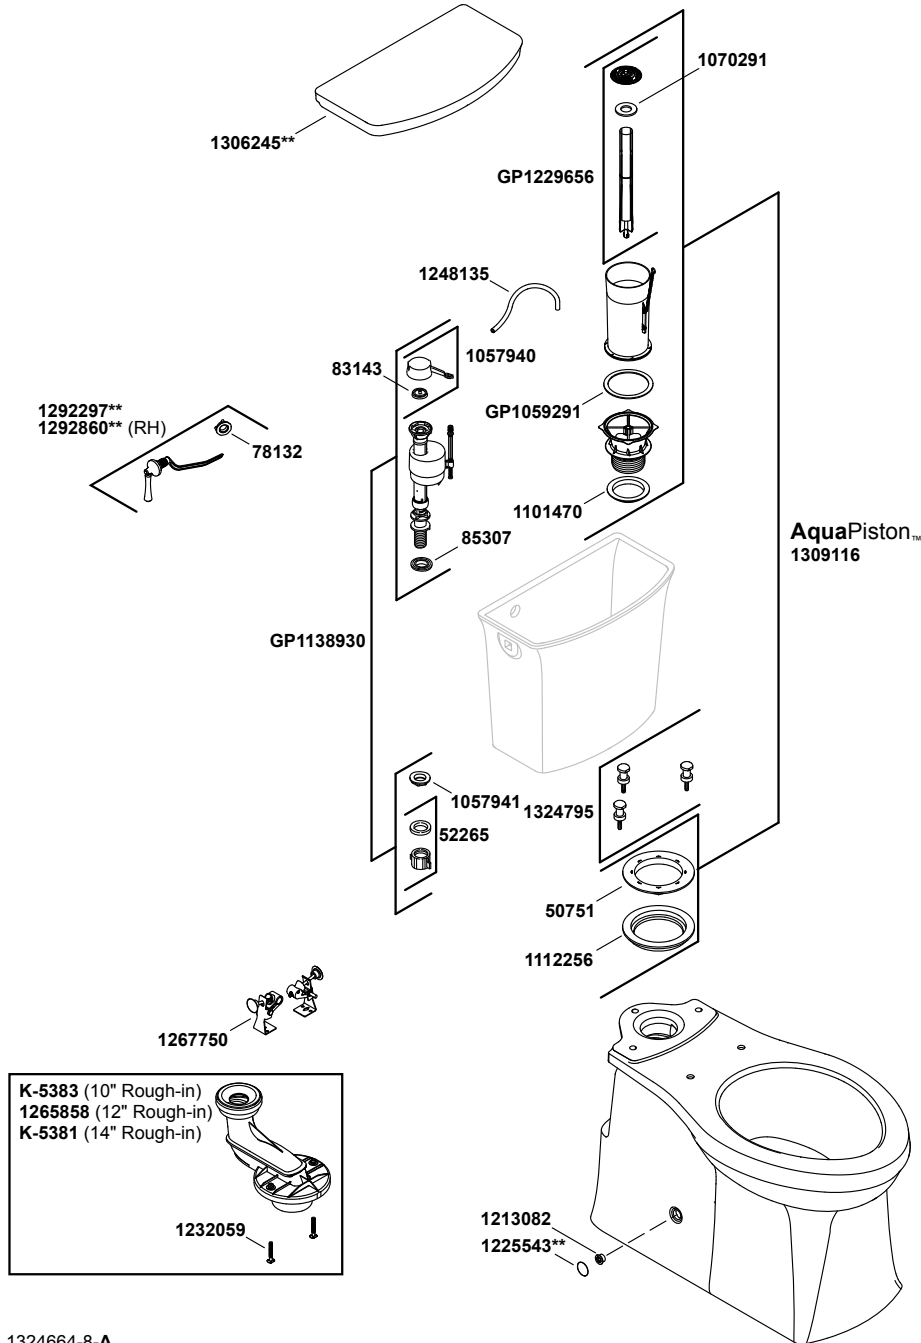

# Corbelle®

Toilet tank, 1.28 gpf  
K-4143-0

1324664-8-A

© 2017 Kohler Co.