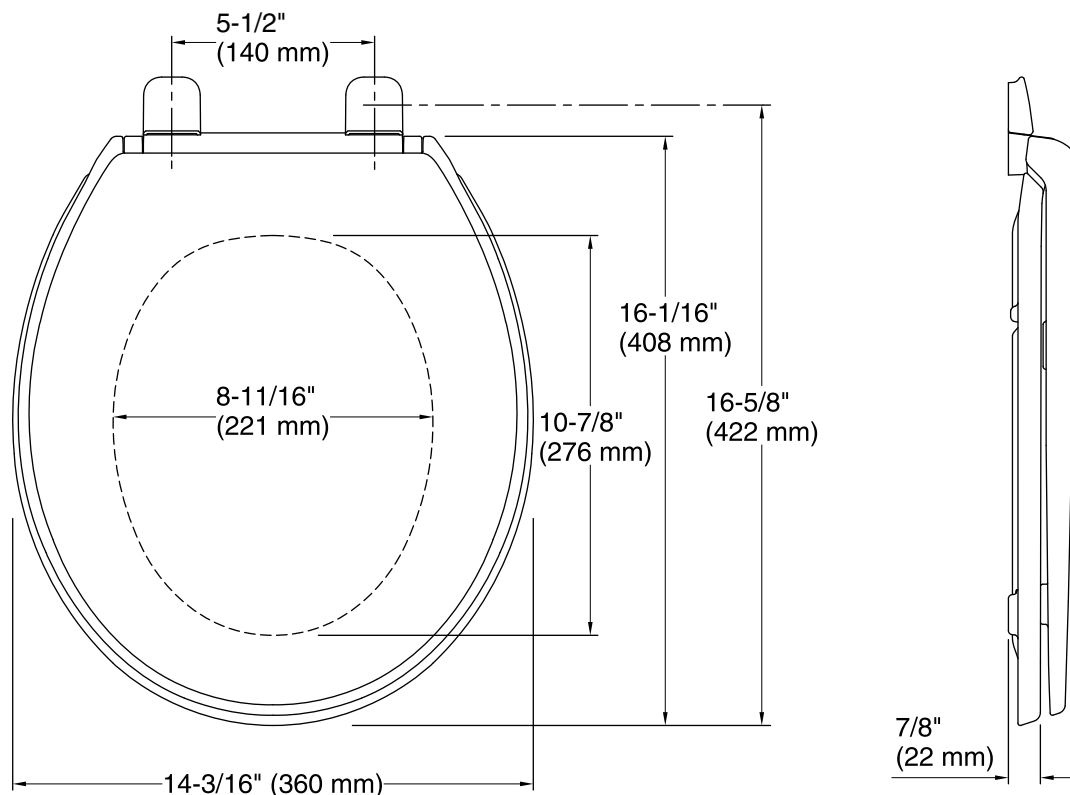

**Codes/Standards**

None Applicable

**KOHLER® One-Year Limited Warranty**

See website for detailed warranty information.

**Available Color/Finishes**

*Color tiles intended for reference only.*

Color	Code	Description
	0	White
	96	Biscuit

### Technical Information

All product dimensions are nominal.

Seat shape type: Round  
Seat front type: Closed front  
Seat hinge type: Quiet-Close™, Quick-Attach®  
Seat-mounting holes: 5-1/2" (140 mm)