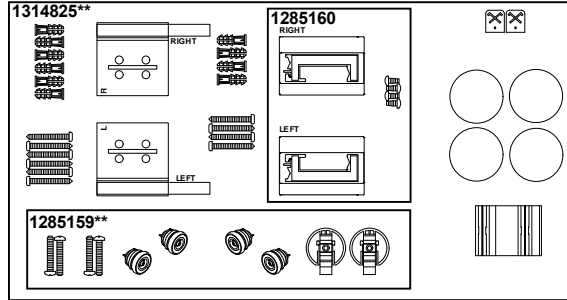

Sliding shower door, 74" H x 56-5/8 - 59-5/8" W, with 1/4" thick Cryst
K-706009-L-SH

Manufactured After 11/27/16

Top bumper has KOHLER logo on the bottom.

©2018 Kohler Co.