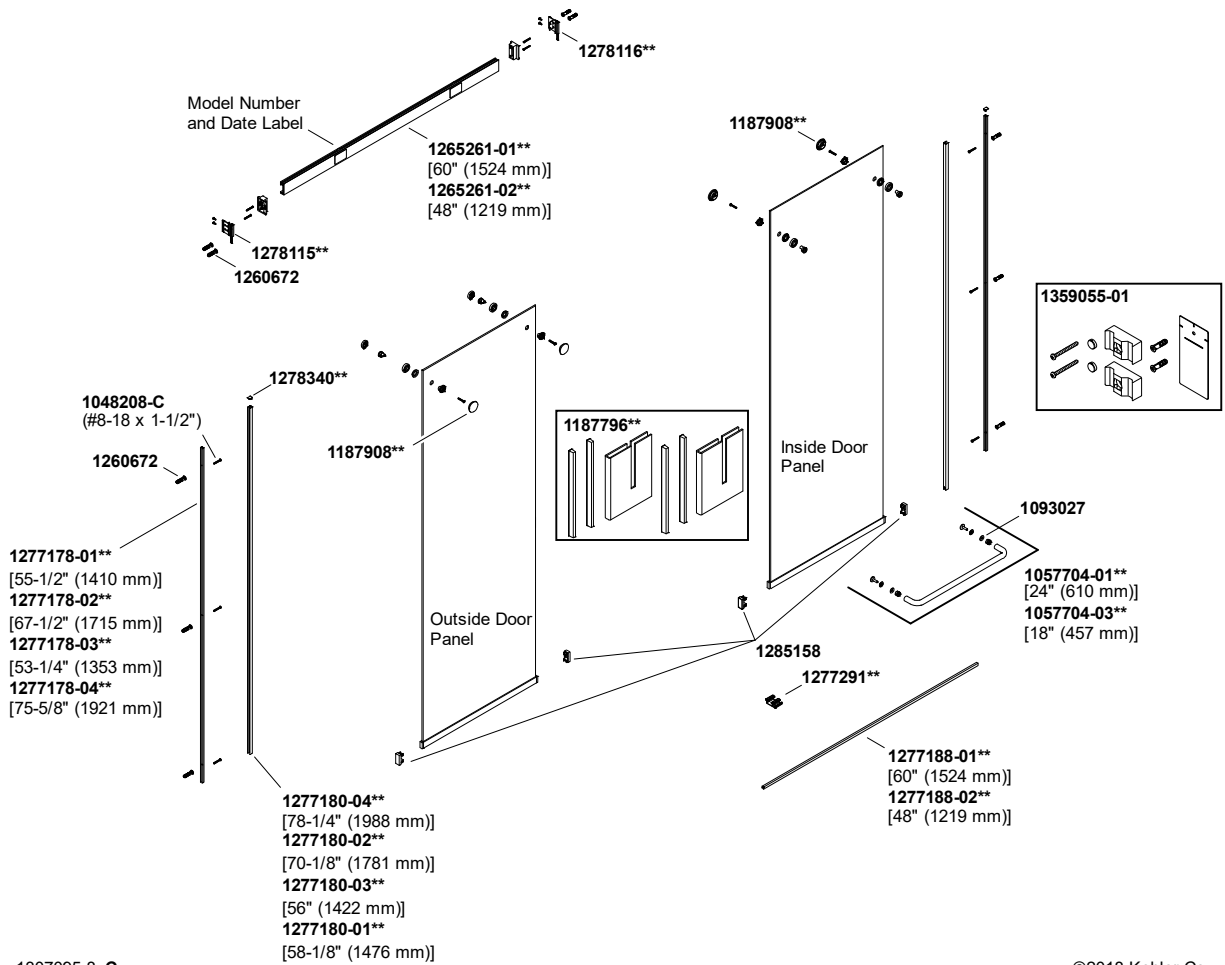

Sliding shower door, 74" H x 56-5/8 - 59-5/8" W, with 1/4" thick Cryst
K-706009-L-SH

Manufactured Prior to 11/27/16

Top bumper has KOHLER logo along the side.

1201264-8-J

©2018 Kohler Co.

Sliding shower door, 74" H x 56-5/8 - 59-5/8" W, with 1/4" thick Cryst
K-706009-L-SH

FRAME FINISH OPTIONS

- ABV = Brushed Bronze
- MX = Matte Nickel
- NX = Brushed Nickel
- SH = Bright Silver
- SHP = Polished Silver

Sliding shower door, 74" H x 56-5/8 - 59-5/8" W, with 1/4" thick Cryst
K-706009-L-SH

Manufactured After 11/27/16

Top bumper has KOHLER logo on the bottom.

©2018 Kohler Co.

Sliding shower door, 74" H x 56-5/8 - 59-5/8" W, with 1/4" thick Cryst
K-706009-L-SH

CURRENT DESIGN
Date on or after 11/27/16