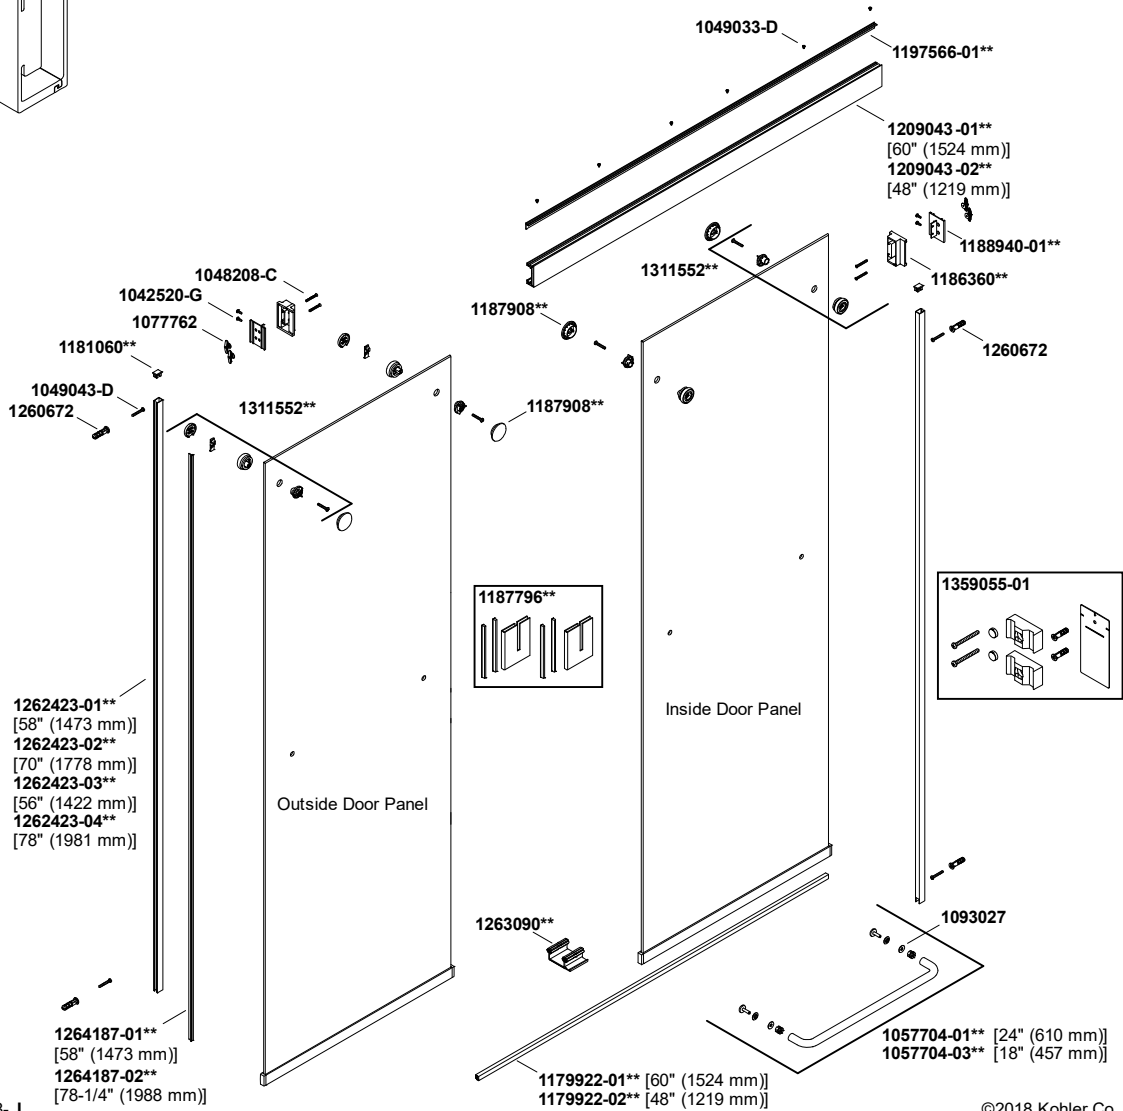

Sliding shower door, 74" H x 56-5/8 - 59-5/8" W, with 1/4" thick Cryst
K-706009-L-SH

Manufactured Prior to 11/27/16

Top bumper has KOHLER logo along the side.

1201264-8-J

©2018 Kohler Co.

Sliding shower door, 74" H x 56-5/8 - 59-5/8" W, with 1/4" thick Cryst
K-706009-L-SH

FRAME FINISH OPTIONS

- ABV = Brushed Bronze
- MX = Matte Nickel
- NX = Brushed Nickel
- SH = Bright Silver
- SHP = Polished Silver

Sliding shower door, 74" H x 56-5/8 - 59-5/8" W, with 1/4" thick Cryst
K-706009-L-SH

Manufactured After 11/27/16

Top bumper has KOHLER logo on the bottom.

©2018 Kohler Co.

Sliding shower door, 74" H x 56-5/8 - 59-5/8" W, with 1/4" thick Cryst
K-706009-L-SH

CURRENT DESIGN
Date on or after 11/27/16