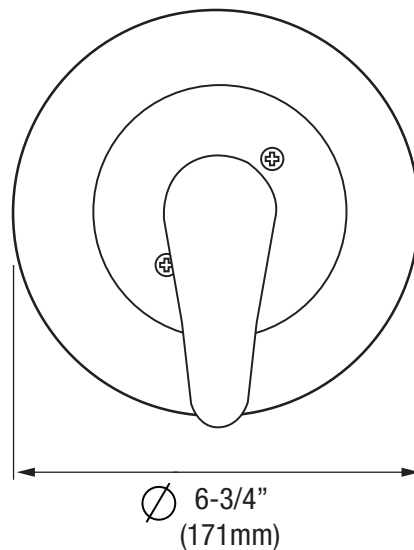

Product Specifications

* All measurements are nominal. Please verify before actual installation.

Warranty and Codes

This product comes complete with installation, operating, care and maintenance instructions. This PROFLO faucet carries a limited lifetime warranty when installed in residential applications. The warranty is five years in commercial applications. This product meets ASME: A112.18.1. Compliant with lead content requirements of US Senate Bill S.3874.