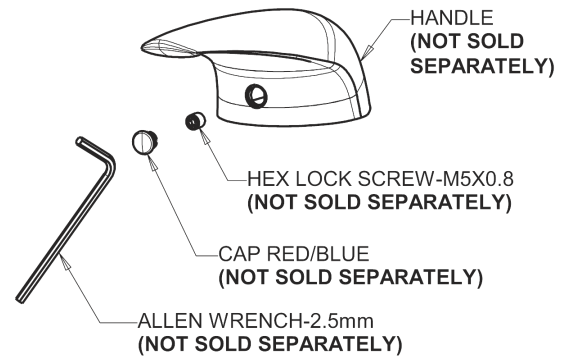

Repair Parts

420-T45E2805ABCP

Deck-mounted manual faucet with built-in ASSE 1070 compliant scald protection

CHICAGO FAUCETS®

Geberit Group

Base for 420-T Series Fittings

Base Parts:

4-1/4" Lever Handle
420-030KJKCP

0.5 GPM (1.9 L/min) Vandal Proof Econo-Flo Non-Aerating Spray
E2805JKABCP

Ceramic Cartridge, Volume and Temperature Control
420-X45KJKABNF

For Technical Assistance:

Phone: 800-TEC-TRUE (832-8783)

Email: techsupport.us@chicagofaucets.com