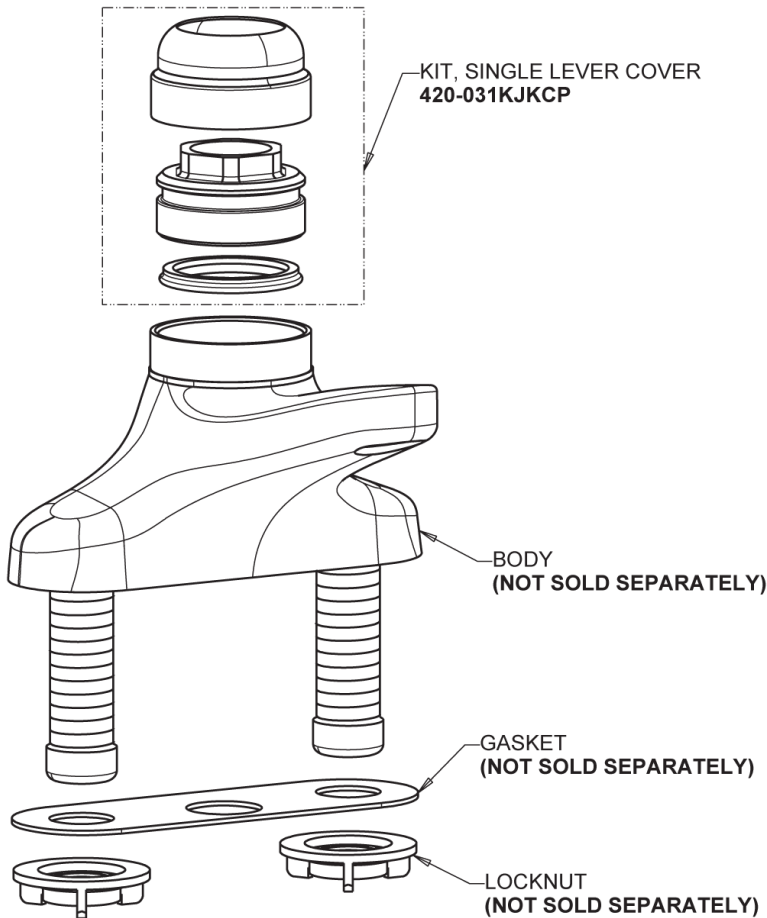

Repair Parts

420-T45E2805ABCP

Deck-mounted manual faucet with built-in ASSE 1070 compliant scald protection

CHICAGO FAUCETS®

Geberit Group

Base for 420-T Series Fittings

Base Parts:

4-1/4" Lever Handle
420-030KJKCP

0.5 GPM (1.9 L/min) Vandal Proof Econo-Flo Non-Aerating Spray
E2805JKABCP

Ceramic Cartridge, Volume and Temperature Control
420-X45KJKABNF

For Technical Assistance:

Phone: 800-TEC-TRUE (832-8783)

Email: techsupport.us@chicagofaucets.com