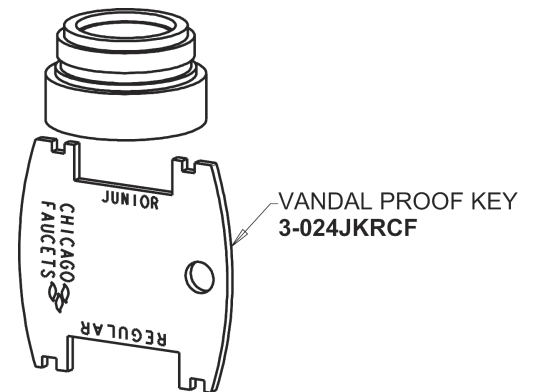

Repair Parts

420-T45E2805ABCP

Deck-mounted manual faucet with built-in ASSE 1070 compliant scald protection

CHICAGO FAUCETS®

Geberit Group

Base for 420-T Series Fittings

Base Parts:

4-1/4" Lever Handle
420-030KJKCP

0.5 GPM (1.9 L/min) Vandal Proof Econo-Flo Non-Aerating Spray
E2805JKABCP

Ceramic Cartridge, Volume and Temperature Control
420-X45KJKABNF

For Technical Assistance:

Phone: 800-TEC-TRUE (832-8783)

Email: techsupport.us@chicagofaucets.com