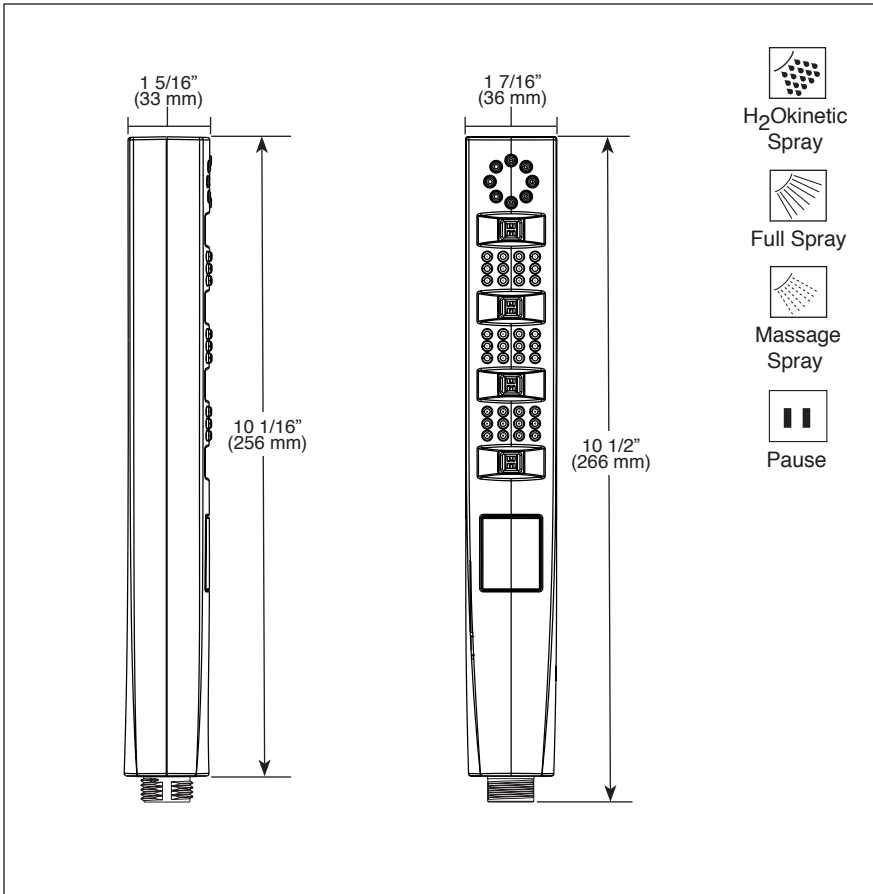

59140-PK▲

Submitted Model No.: _____

Specific Features: _____

▲ Designate proper finish suffix

see what Delta can do™

HANDSHOWER

- H2Okinetic Technology® Handshower
- 4-Spray Setting Handshower

FEATURES:

- Touch-Clean® Nozzles

STANDARD SPECIFICATIONS:

- Maximum 1.75 gpm @ 80 psi, 6.6 L/min @ 550 kPa
- Certified dual check valves for backflow protection
- Change spray modes with push button
- Hand held shower with four spray settings - pause is a non-positive shut-off