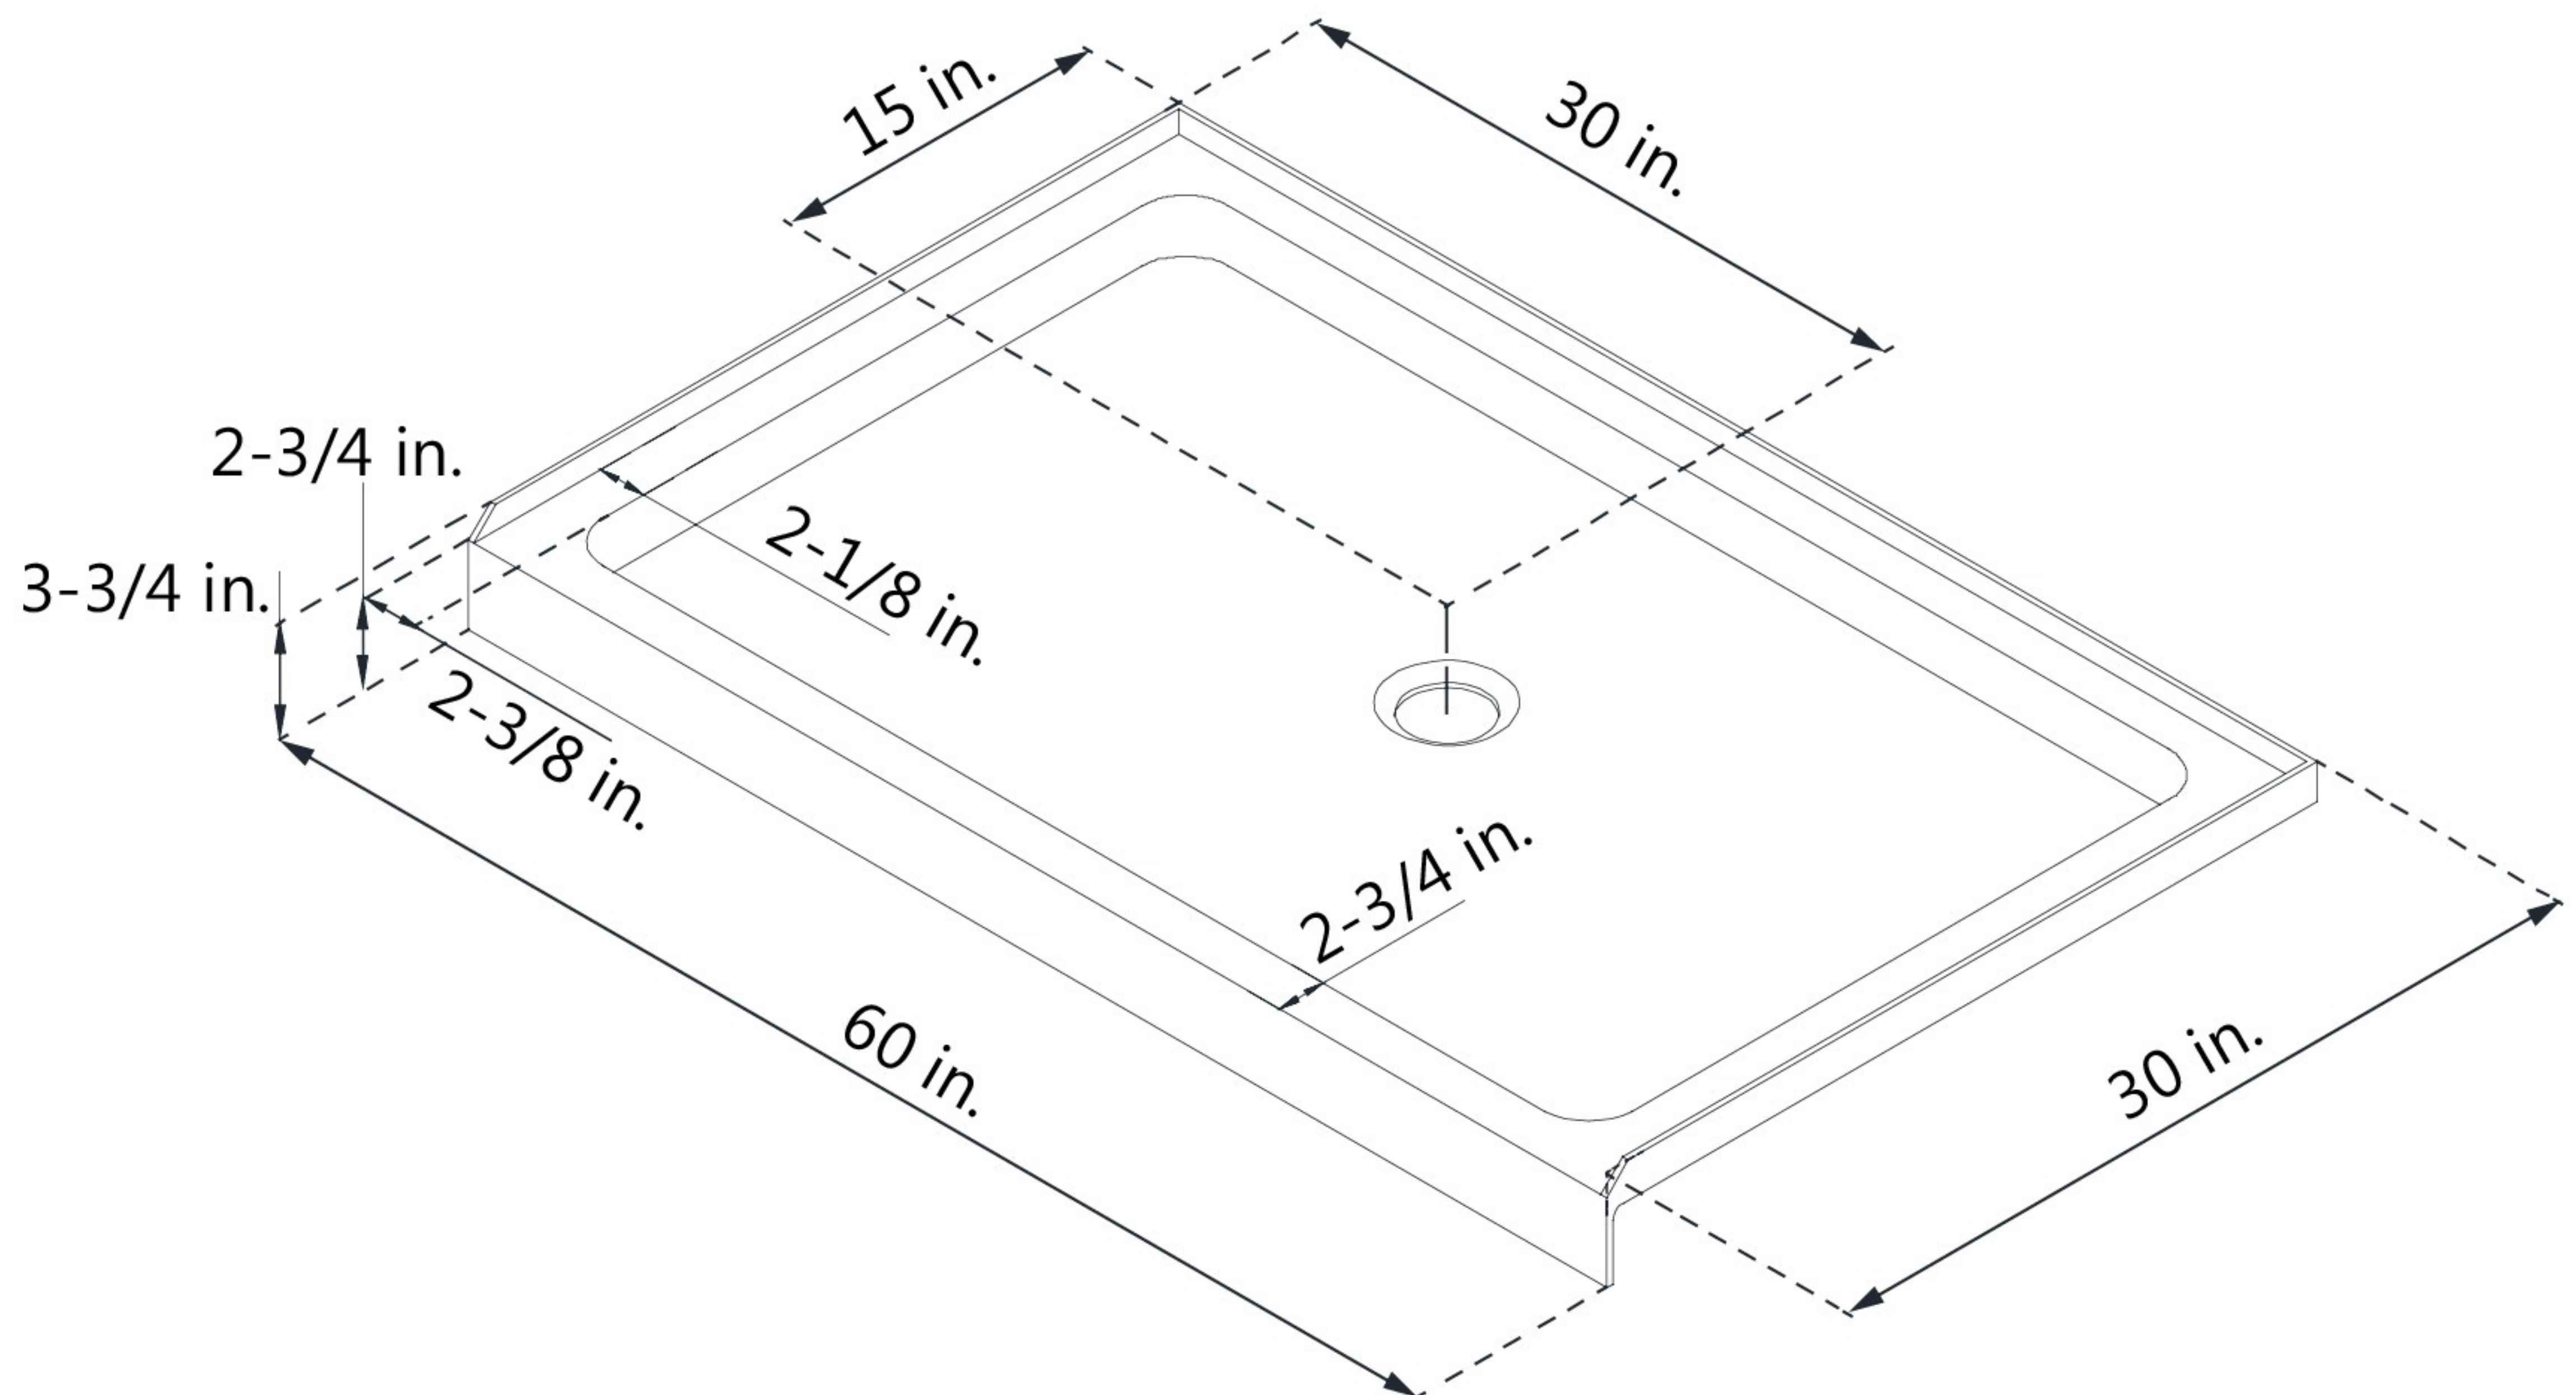

DLT-1130600
SLIMLINE SHOWERBASE
SINGLE THRESHOLD

CENTER DRAIN

Drain Hole Specs

DreamLine reserves the right to update or modify the hardware or materials pictured without prior notice for the purpose of product improvement and customer satisfaction.