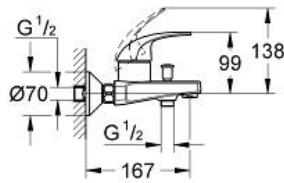

BAUCURVE
 Single-lever bath mixer 1/2"
 MODEL # 32806000

Pure Freude
 an Wasser

Product Description:
BAUCURVE
 Single-lever bath mixer 1/2"

Standard Specification:
 wall mounted
 metal lever
GROHE Longlife 46 mm ceramic cartridge
GROHE StarLight chrome finish
 adjustable flow rate limiter
 adjustable minimum flow rate approx. 2.5 l/min
 automatic diverter: bath/shower
 mousseur
 S-unions
 metal wall escutcheon
 optional temperature limiter ref. no. 46 308

Color:
 □ 32806000 chrome