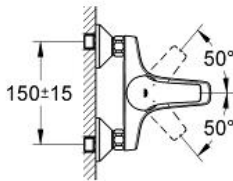

BAUCURVE
 Single-lever bath mixer 1/2"
 MODEL # 32806000

Pure Freude
 an Wasser

Product Description:
BAUCURVE
 Single-lever bath mixer 1/2"

Standard Specification:
 wall mounted
 metal lever
GROHE Longlife 46 mm ceramic cartridge
GROHE StarLight chrome finish
 adjustable flow rate limiter
 adjustable minimum flow rate approx. 2.5 l/min
 automatic diverter: bath/shower
 mousseur
 S-unions
 metal wall escutcheon
 optional temperature limiter ref. no. 46 308