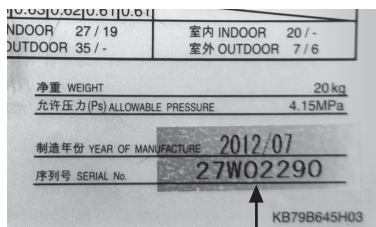

Serial No. of Air Conditioning & Refrigeration Systems Works.

Serial No.

2 7 W 0 2 2 9 0

↑ ↑ ↑ ↑
Serial number

↑
Air Conditioning & Refrigeration Systems Works
(Wakayama) identification.
W stands for W of WAKAYAMA.

↑
Production month

Production **season** of Air Conditioning & Refrigeration
Systems Works **April to March**
In this case, July / 2012

Production month / season

- 2 4 April / 2012
- 2 5 May / 2012
- 2 6 June / 2012
- 2 7 July / 2012
- 2 8 August / 2012
- 2 9 September / 2012
- 2 X October / 2012
- 2 Y November / 2012
- 2 Z December / 2012
- 2 1 January / 2013
- 2 2 February / 2013
- 2 3 March / 2013
- 3 4 April / 2013
- 3 5 May / 2013