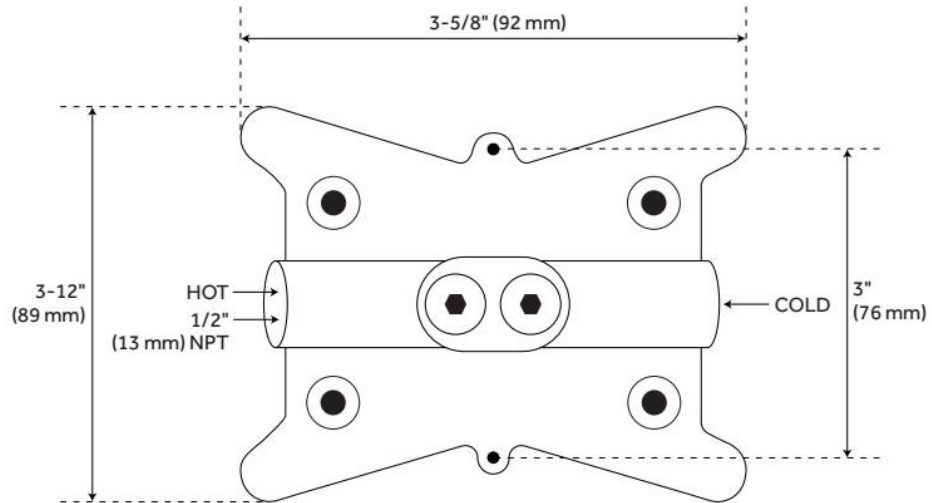

FREESTANDING TUB FAUCET ROUGH-IN VALVE

SKU: 446521
Code: SHFSR2000

FEATURES

Material: Metal construction for strength and durability

ASME A112.18.1/CSA B125.1, Massachusetts Accepted, LISTED ID: SHFSR2000

ADDITIONAL FEATURES

- Not compatible with Ryle, Napier, Keswick, Copper and Cybelle Freestanding Tub Faucets.

REVISED 6/6/2024

FREESTANDING TUB FAUCET ROUGH-IN VALVE

SKU: 446521
Code: SHFSR2000

REVISED 6/6/2024