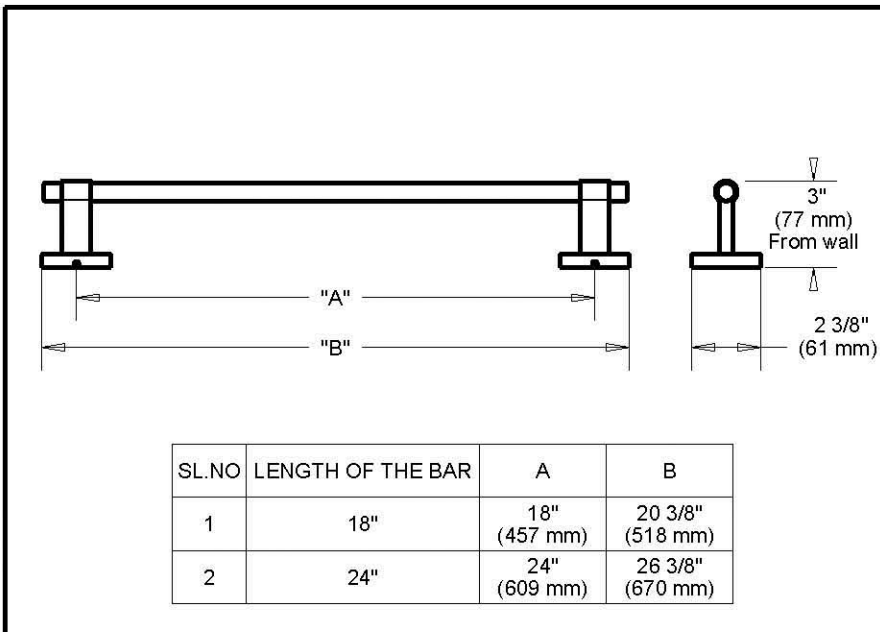

### STANDARD SPECIFICATIONS:

- Wood blocking is preferable behind all wall surfaces. If wood blocking is not available, the following fasteners are suggested: Tile/Masonry-Plastic or lead Anchors Plaster/drywall-Toggle bolts.
- Mounting hardware and mounting template included with product.