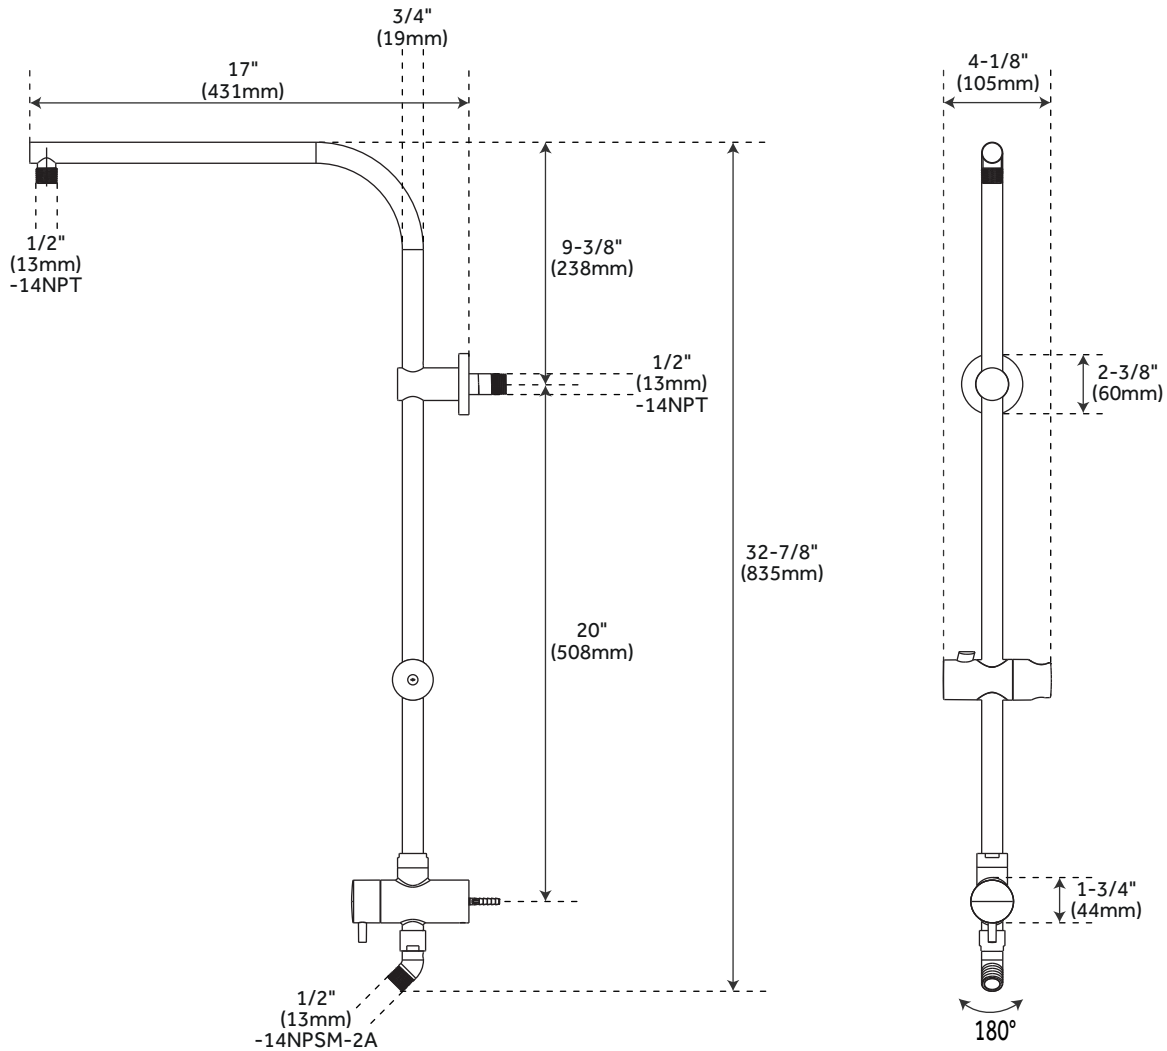

## EXPOSED PIPE SHOWER SYSTEM

SKU: 948915

### FEATURES

- Material: Brass
- Length: 4-1/8"
- Depth: 17"
- Height: 32-7/8"
- NPT Connection: 1/2"
- Converts a Standard Shower Outlet Into a Slide Bar With a Hand Shower and Shower Head Connection
- Push Button Slide For Hand Shower
- Diverter Switches Between Either The Shower Head Or Hand Shower For Individual Use
- 180 Degrees Swivel Shower Hose Connection