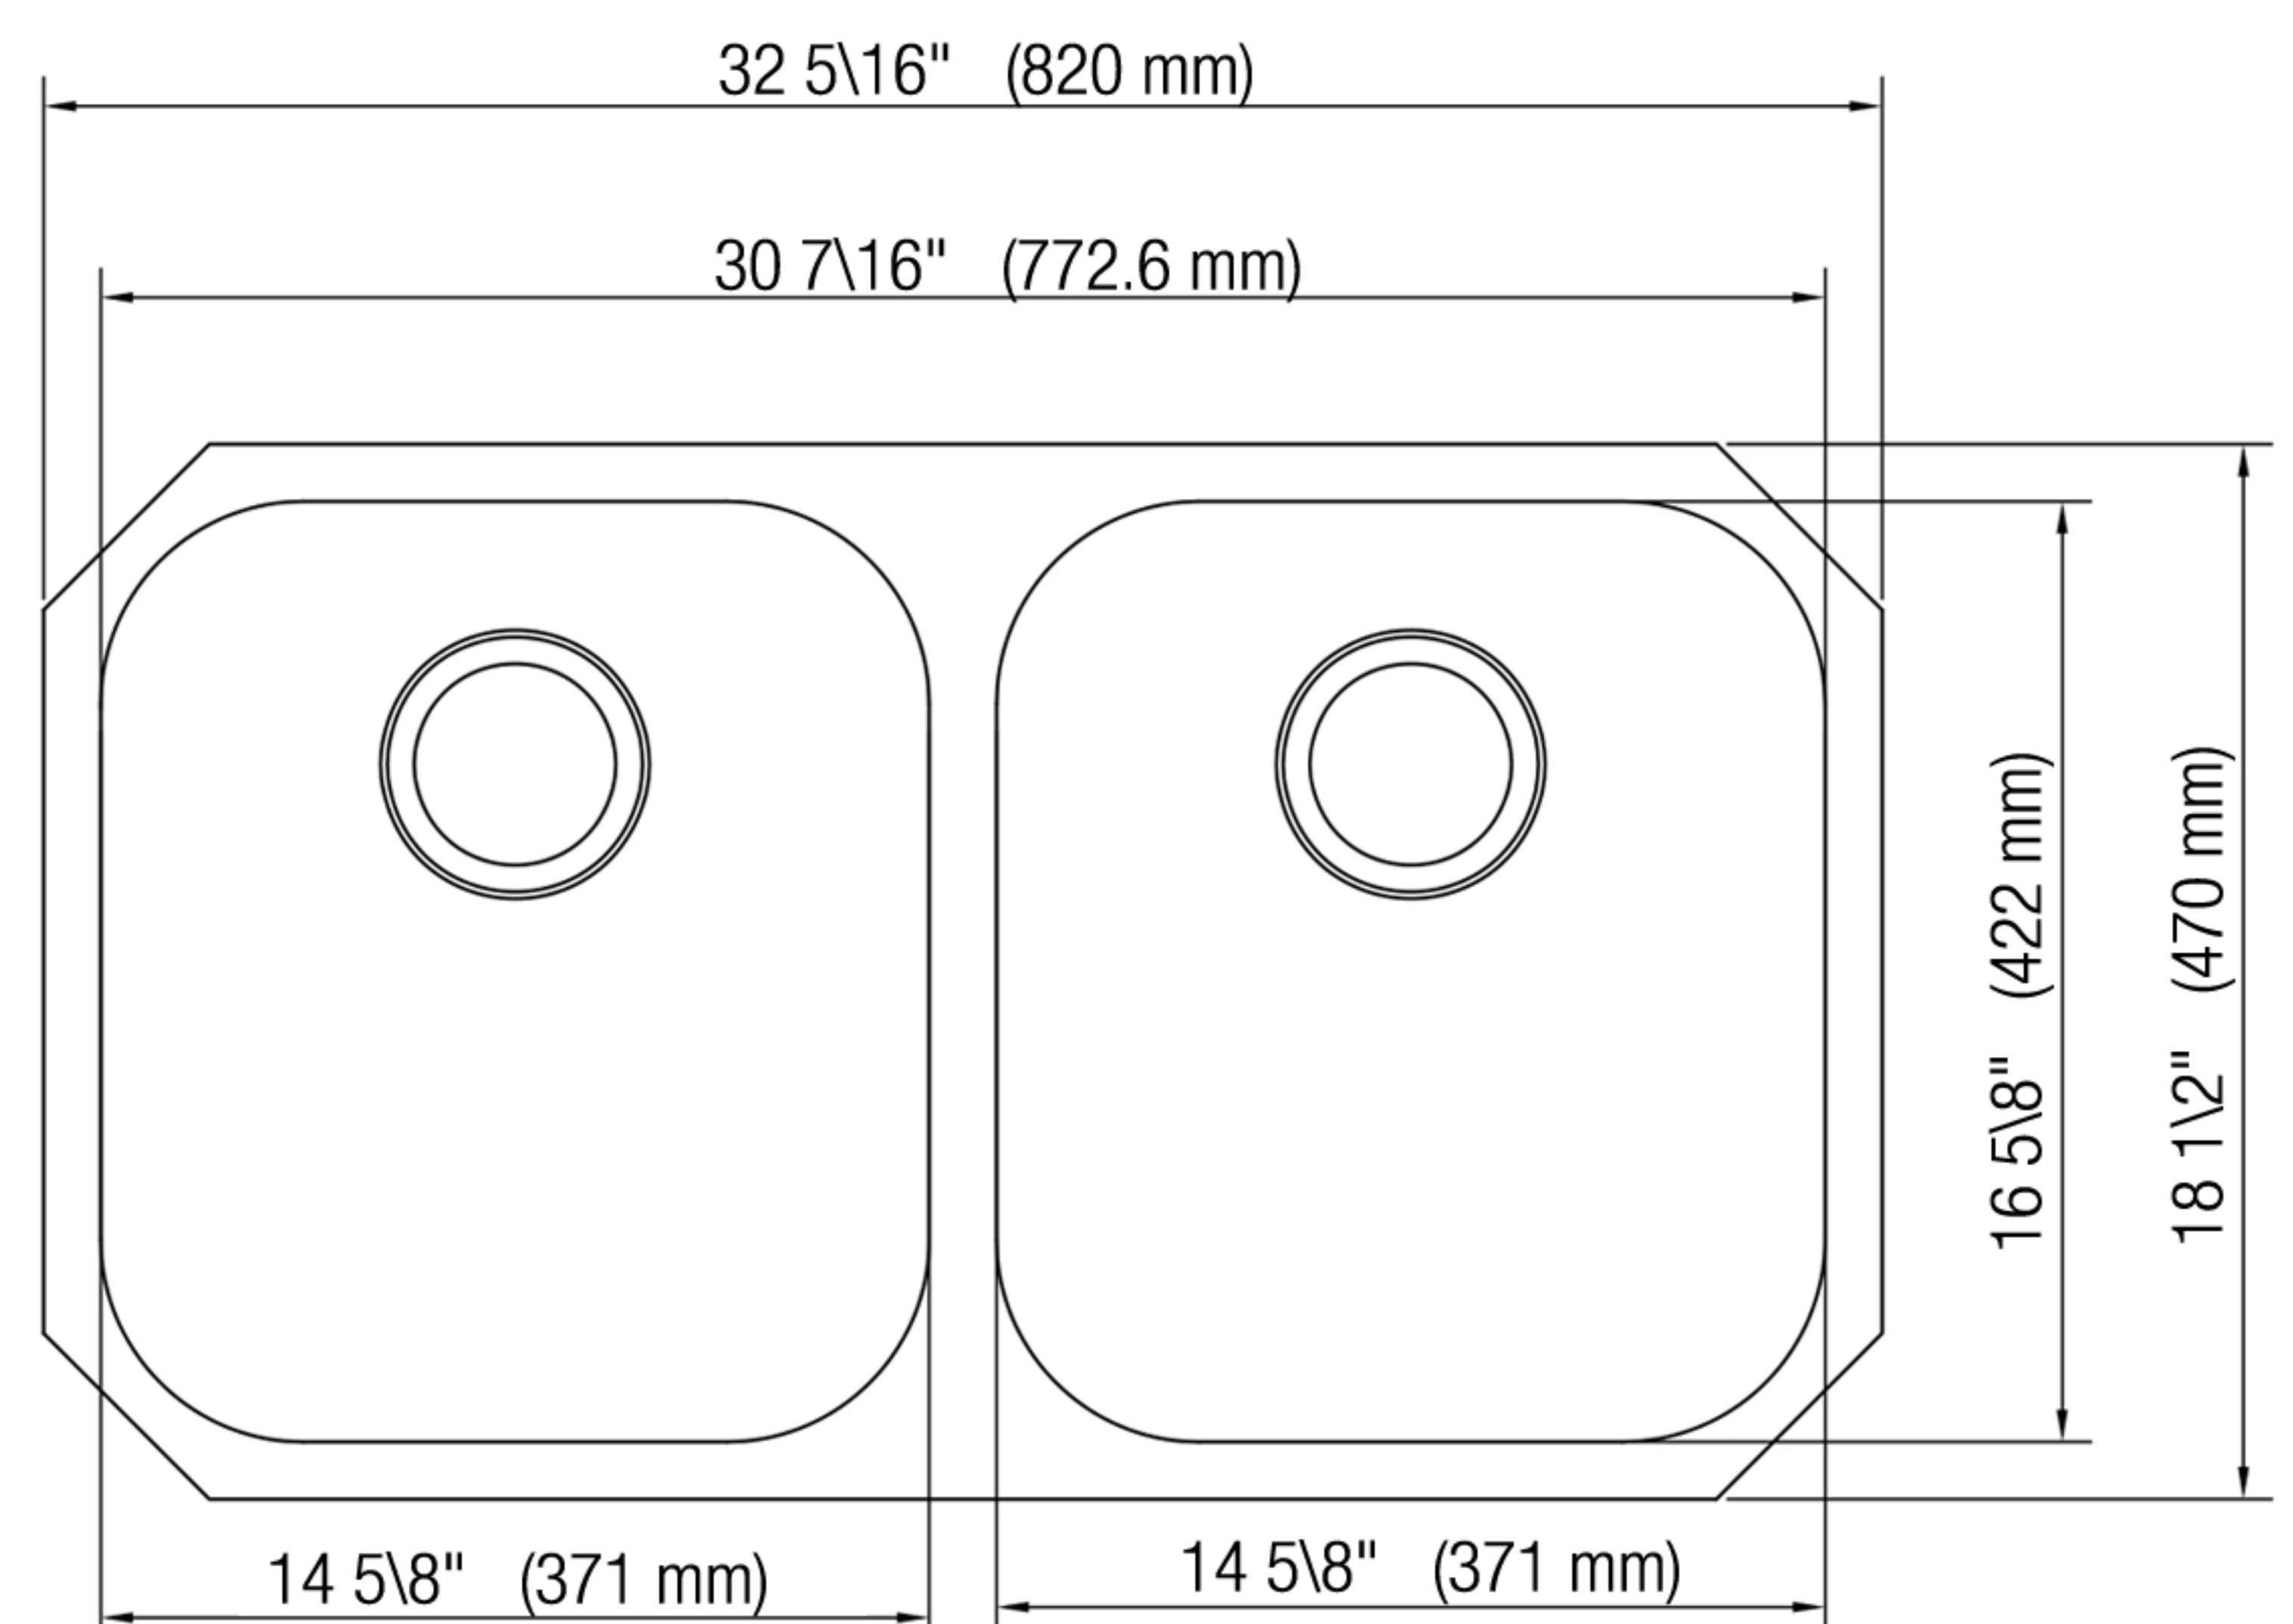

PFUC207A

Plomosa Stainless Steel Sinks

Product Features

- 18 gauge stainless steel
- Undermount
- Sink clips included
- Overall size: 32-5/16" X 18-1/2"
- Bowl size: 14-5/8" X 16-5/8"
- Bowl depth: 9"
- Drain deameter: 3-1/2"
- Under spray coating and pads for sound deadening and insulation

PFUC207A

Model Numbers

PFUC207A 32-5/16" X 18-1/2" 18GA 9" 2B SS SINK

PFUC207ABULK 32-5/16" X 18-1/2" 18GA 9" 2B SS SINK - 100 pack

Product Specifications

*All measurements are nominal. Please verify before actual installation.