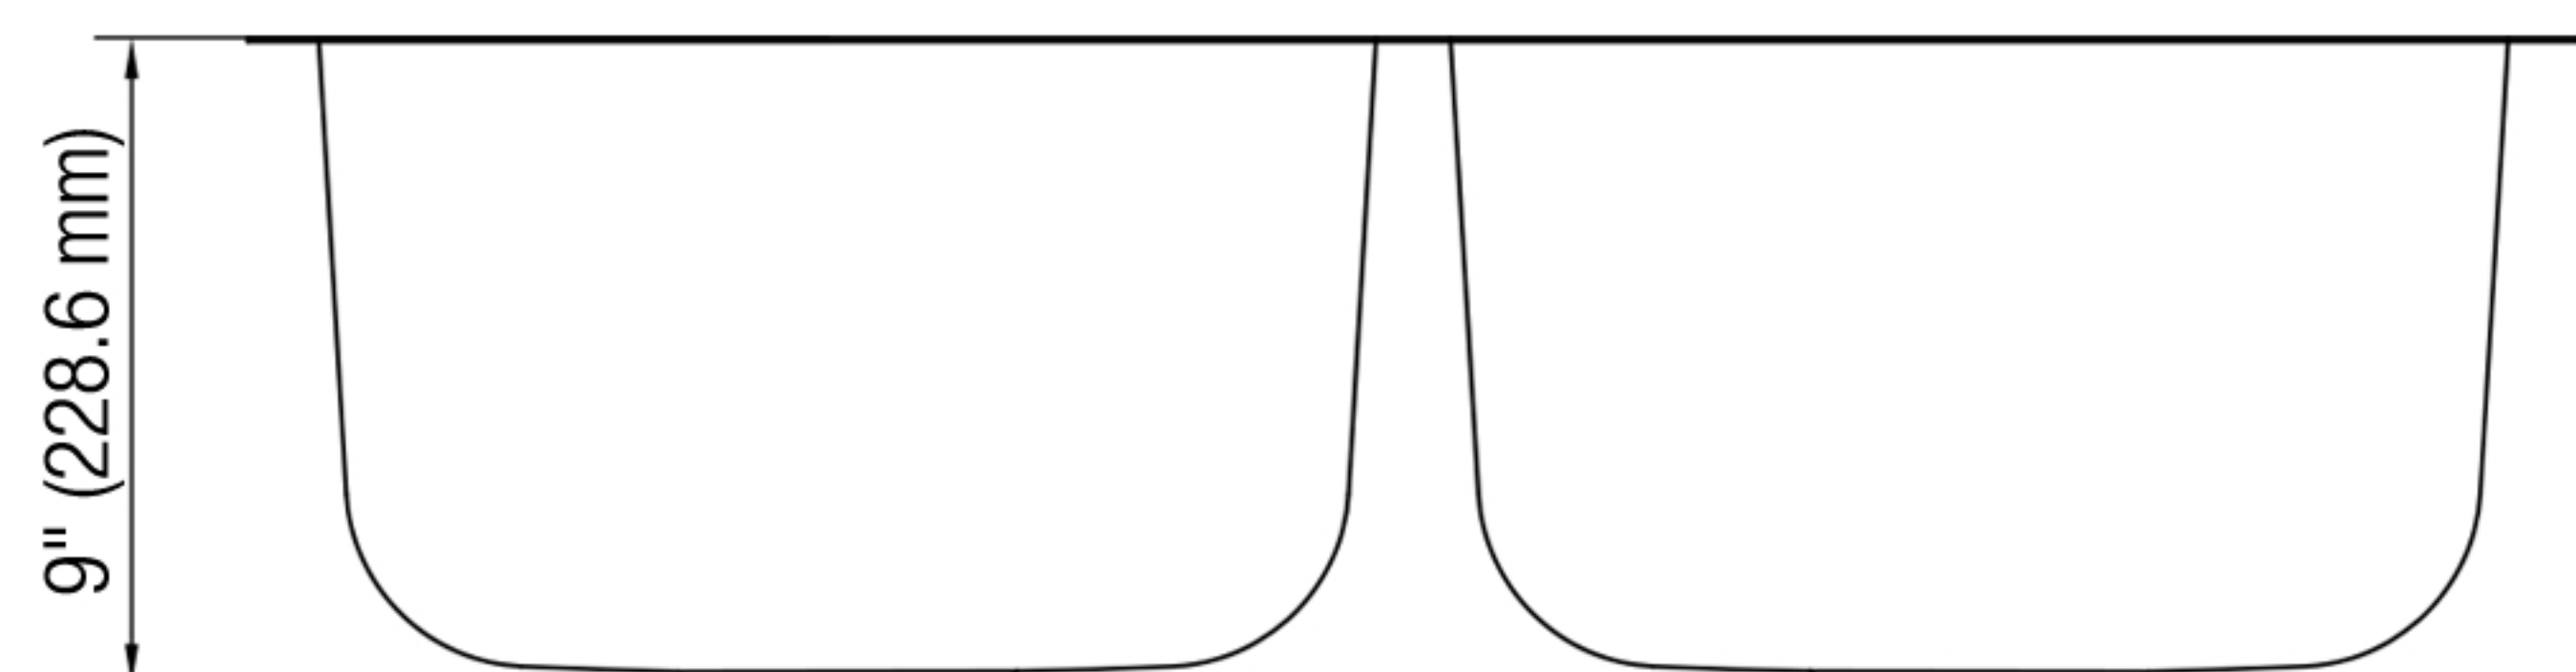

PFUC207A

Plomosa Stainless Steel Sinks

Product Features

- 18 gauge stainless steel
- Undermount
- Sink clips included
- Overall size: 32-5/16" X 18-1/2"
- Bowl size: 14-5/8" X 16-5/8"
- Bowl depth: 9"
- Drain deameter: 3-1/2"
- Under spray coating and pads for sound deadening and insulation

PFUC207A

Model Numbers

PFUC207A 32-5/16" X 18-1/2" 18GA 9" 2B SS SINK

PFUC207ABULK 32-5/16" X 18-1/2" 18GA 9" 2B SS SINK - 100 pack

Product Specifications

*All measurements are nominal. Please verify before actual installation.