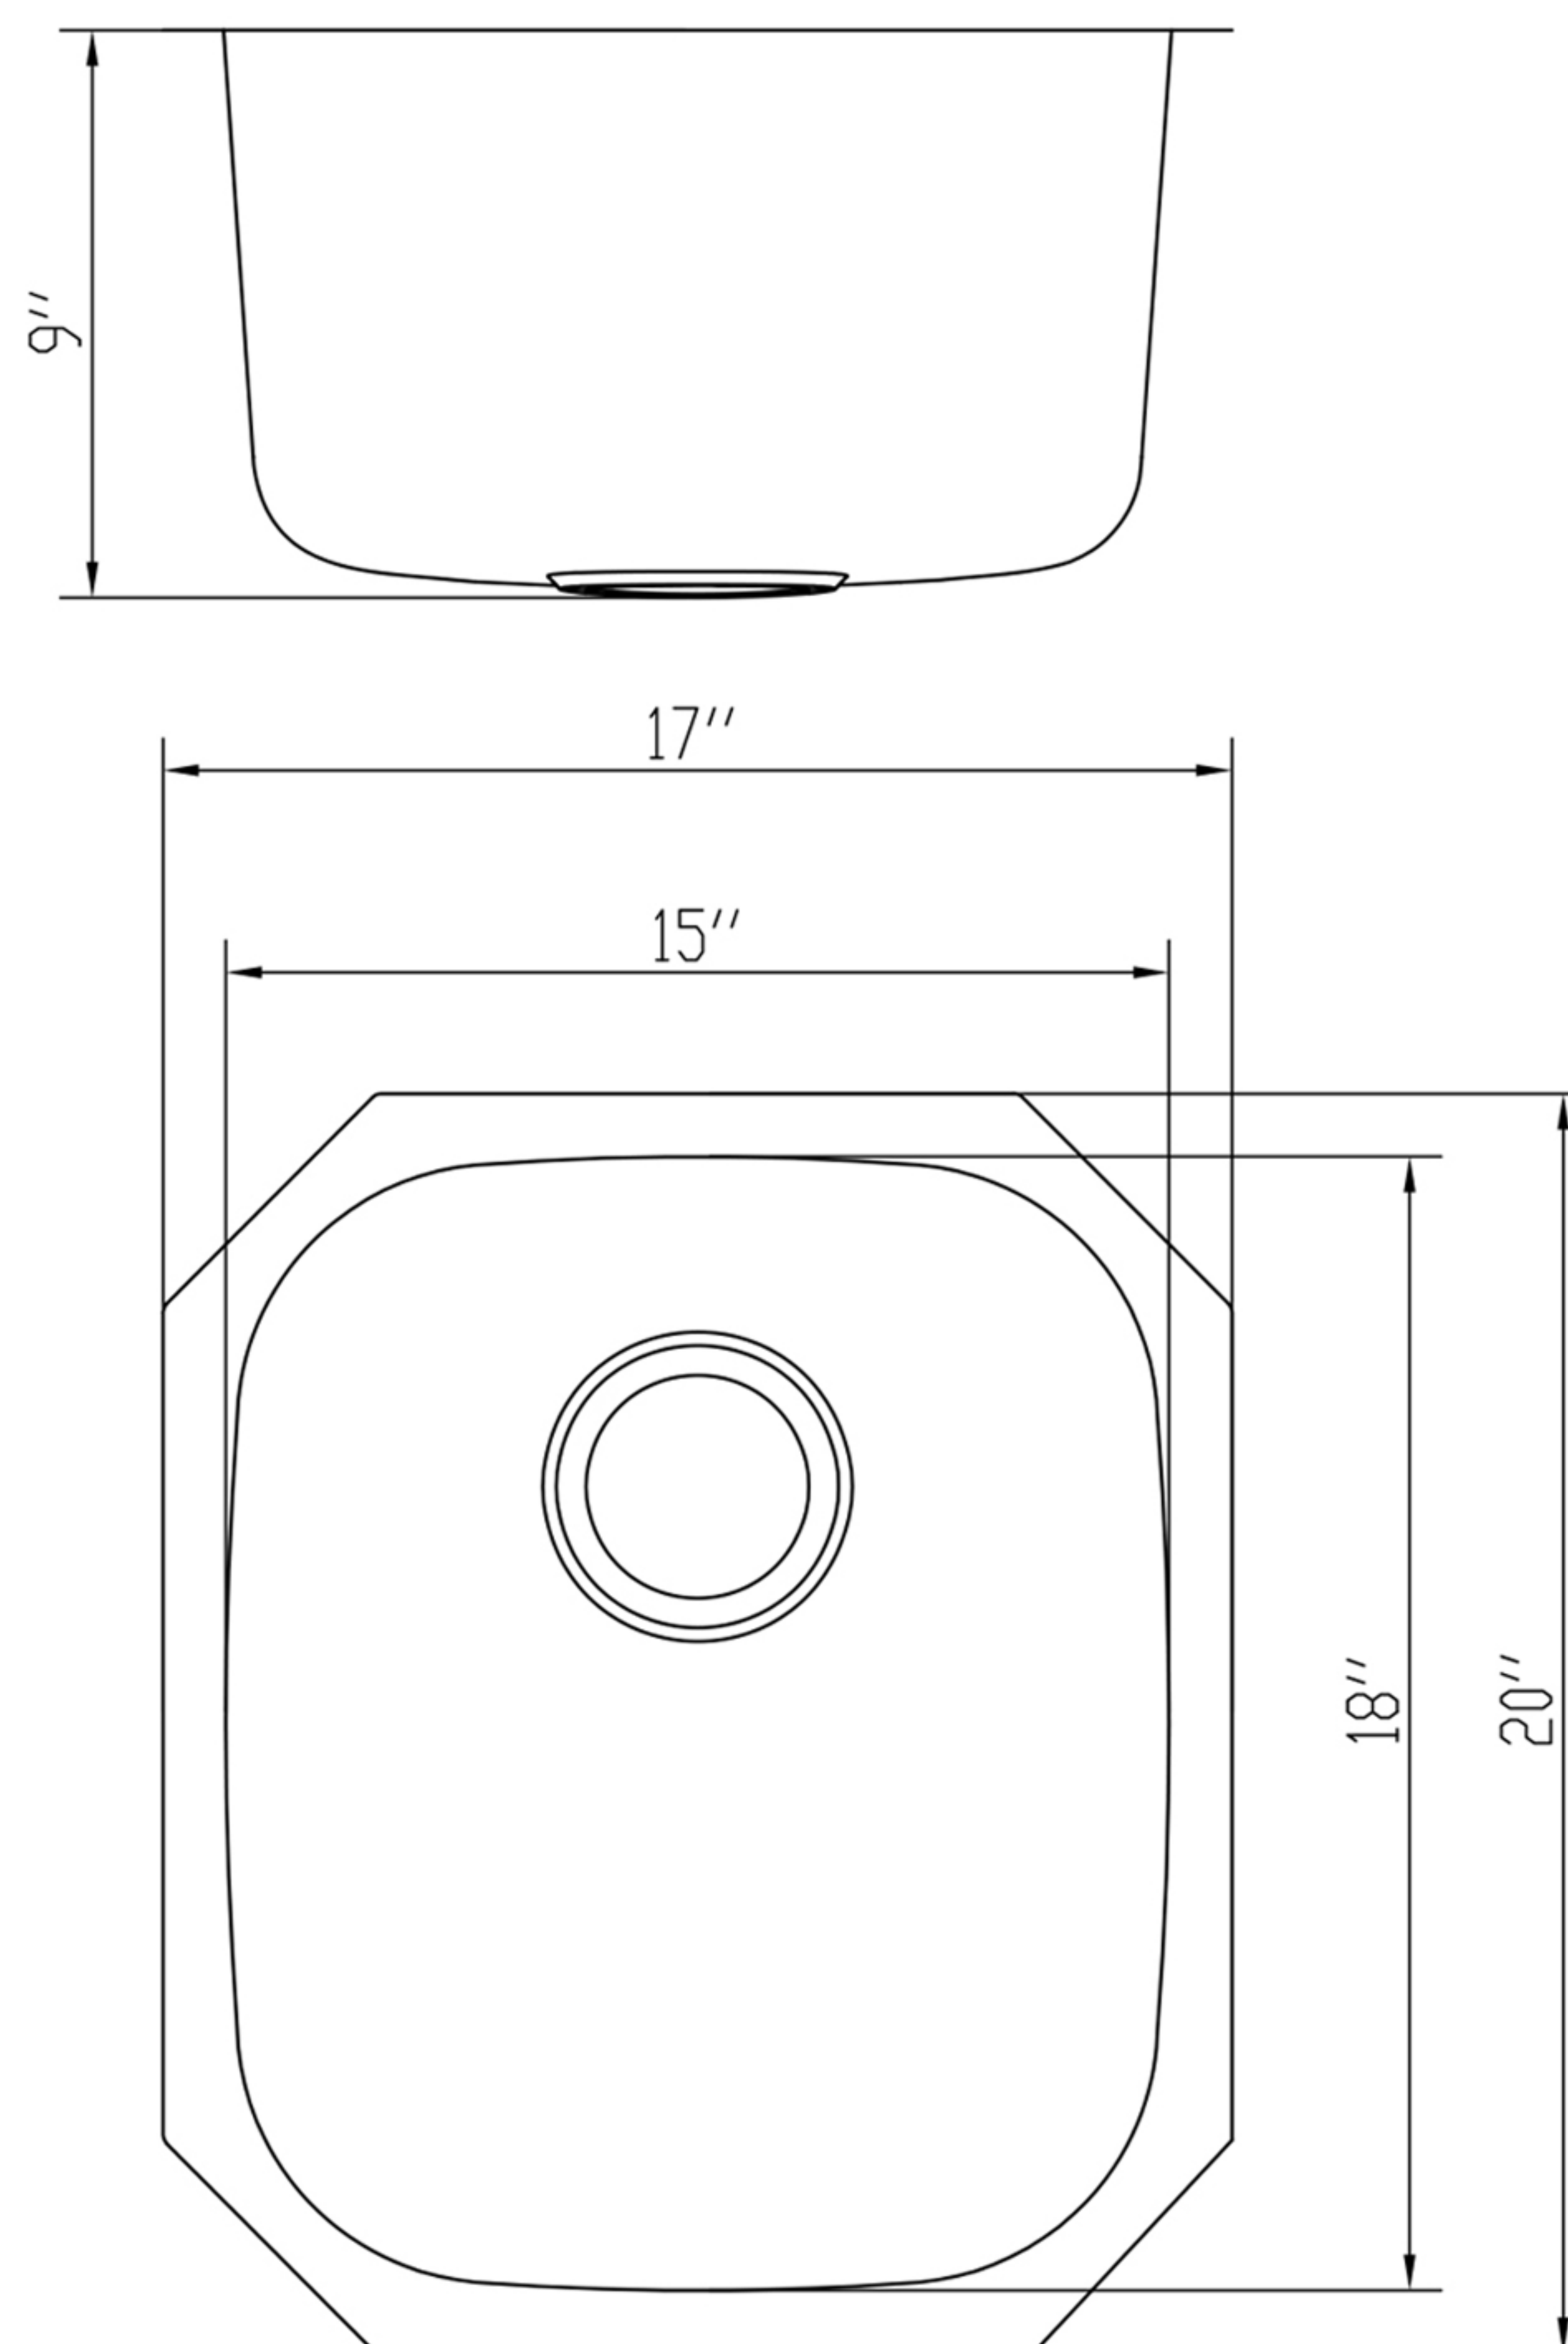

PFUC304A

Plomosa Stainless Steel Sinks

Product Features

- 18 gauge stainless steel
- Undermount
- Sink clips included
- Overall size: 17"×20"
- Bowl size: 15"×18"
- Bowl depth: 9"
- Drain deameter: 3-1/2"
- Under spray coating and pads for sound deadening and insulation

PFUC304A

Model Numbers

PFUC304A 17"×20" 18GA 9" 1B SS SINK

PFUC304ABULK 17"×20" 18GA 9" 1B SS SINK -100pack

Product Specifications

*All measurements are nominal. Please verify before actual installation.

Warranty and Codes