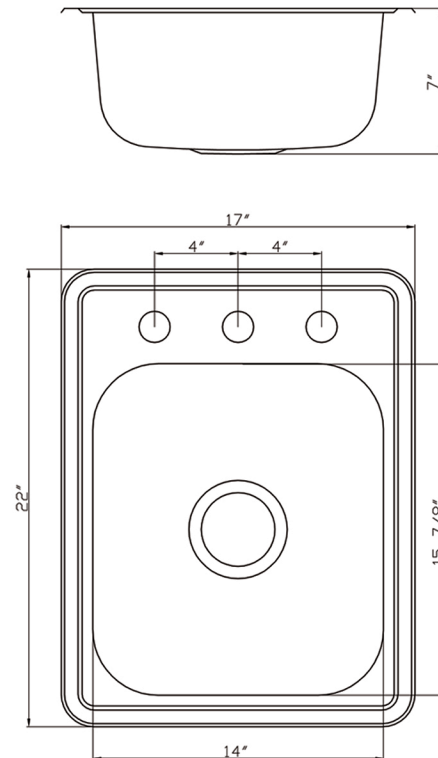

PFSR17227 Series

Bealeton Stainless Steel Sinks

Product Features

- 20 gauge stainless steel
- Self-rimming
- Available with 3 faucet holes
- Sink clips included
- Overall size 17" X 22"
- Bowl size 14" X 15-7/8"
- Bowl depth: 7"
- Drain diameter: 3-1/2"
- Minimum cabinet size: 20"
- Under spray coating and pads for sound deadening and insulation

PFSR172273A

Model Numbers

PFSR172273A 17X22 3H 7.0 20 GA 1B SS SINK

Product Specifications

Warranty and Codes

This PROFLO stainless steel sink carries a limited lifetime warranty. In an effort to continually improve our products, we will make design changes from time to time. We reserve the right to ship newly designed product to fill any order unless it is agreed in writing to do otherwise.

These products meet or exceed ASME/ANSI A112.19.3m.

* All measurements are nominal. Please verify before actual installation.